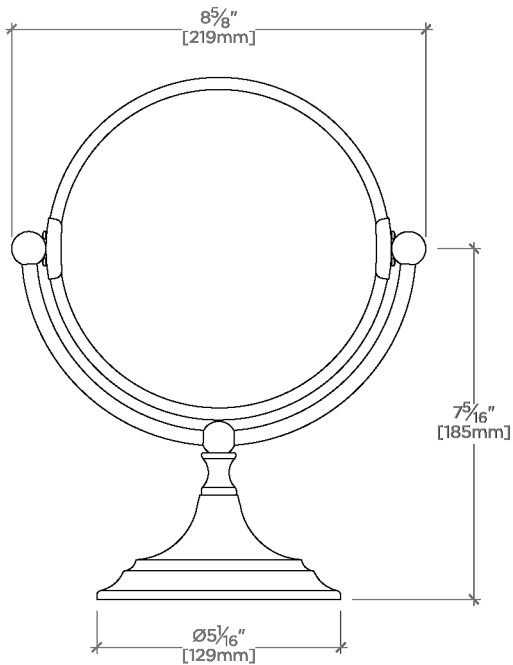

Essentials

EMR030

Essentials Miroir grossissant à bras court autoportant 18 cm diam.

SHOWN IN ESSENTIALS MIROIR GROSSISSANT À BRAS COURT AUTOPORTANT 18 CM DIAM. | EMR030

TECHNICAL DETAILS

Matériau principal: Laiton
Application suggérée: Bain

CODES & STANDARDS

PRODUCT FEATURES

22 cm L x 13 cm l x 28 cm H

Double face - grossissement 3X et 1X

Fabriqué en laiton

Finitions chrome, nickel mat et nickel

CERTIFICATIONS

Général
PRODUCT (NOTES)

Essentials

EMR030

Essentials Miroir grossissant à bras court autoportant 18 cm diam.

TOP VIEW

SCALE: 3"=1'-0"

FRONT VIEW

SCALE: 3"=1'-0"

SIDE VIEW

SCALE: 3"=1'-0"