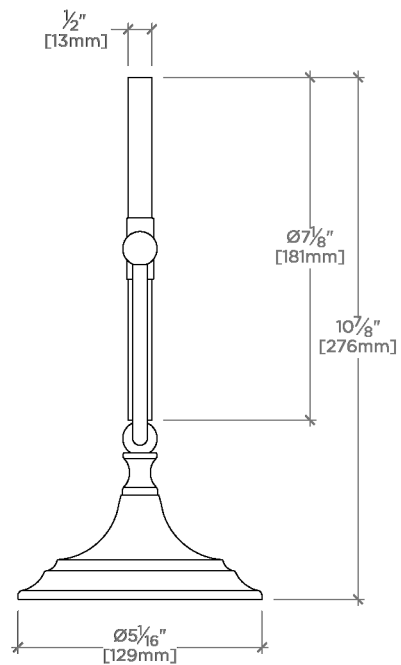

Essentials

EMR030

Essentials Miroir grossissant à bras court autoportant 18 cm diam.

SHOWN IN ESSENTIALS MIROIR GROSSISSANT À BRAS COURT AUTOPORTANT 18 CM DIAM. | EMR030

TECHNICAL DETAILS

Matériau principal: Laiton
Application suggérée: Bain

CODES & STANDARDS

PRODUCT FEATURES

22 cm L x 13 cm l x 28 cm H

Double face - grossissement 3X et 1X

Fabriqué en laiton

Finitions chrome, nickel mat et nickel

CERTIFICATIONS

Général
PRODUCT (NOTES)

Essentials

EMR030

Essentials Miroir grossissant à bras court autoportant 18 cm diam.

TOP VIEW

SCALE: 3"=1'-0"

FRONT VIEW

SCALE: 3"=1'-0"

SIDE VIEW

SCALE: 3"=1'-0"