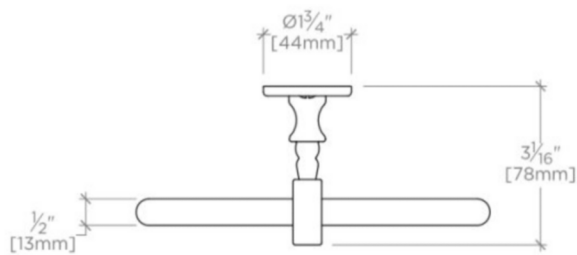

CRYSTAL

Crystal 7" Brass Towel Ring

CRTB52

SHOWN IN CRYSTAL 7" BRASS TOWEL RING| CRTB52

TECHNICAL DETAILS

Diameter of Legs / Tubes: 13 mm
Escutcheon Primary Material: Brass
Depth / Width: 76 mm
Height: 197 mm
Installation Type: Wall Mounted
Length: 178 mm
Primary Material: Brass
Suggested Application: Bath

PRODUCT FEATURES

7" x 3" x 7 3/4"

Made from Brass

Mounting hardware included

CRYSTAL

Crystal 7" Brass Towel Ring

CRTB52

TOP VIEW

SCALE: 3"=1'-0"

FRONT VIEW

SCALE: 3"=1'-0"

SIDE VIEW

SCALE: 3"=1'-0"