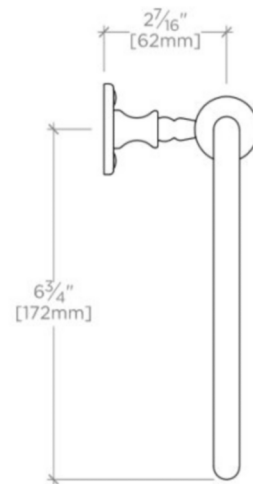

CRYSTAL

Crystal 7" Brass Towel Ring

CRTB52

SHOWN IN CRYSTAL 7" BRASS TOWEL RING| CRTB52

TECHNICAL DETAILS

Diameter of Legs / Tubes: 13 mm
Escutcheon Primary Material: Brass
Depth / Width: 76 mm
Height: 197 mm
Installation Type: Wall Mounted
Length: 178 mm
Primary Material: Brass
Suggested Application: Bath

PRODUCT FEATURES

7" x 3" x 7 3/4"

Made from Brass

Mounting hardware included

CRYSTAL

Crystal 7" Brass Towel Ring

CRTB52

TOP VIEW

SCALE: 3"=1'-0"

FRONT VIEW

SCALE: 3"=1'-0"

SIDE VIEW

SCALE: 3"=1'-0"