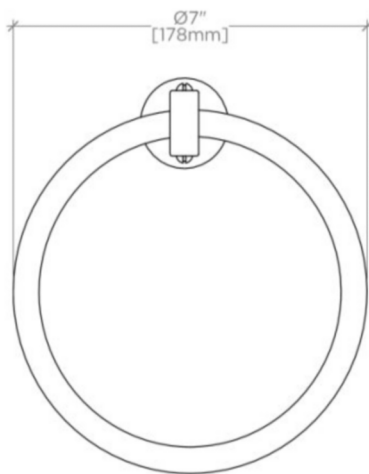

CRYSTAL

Crystal 7" Brass Towel Ring

CRTB52

SHOWN IN CRYSTAL 7" BRASS TOWEL RING| CRTB52

TECHNICAL DETAILS

Diameter of Legs / Tubes: 13 mm
Escutcheon Primary Material: Brass
Depth / Width: 76 mm
Height: 197 mm
Installation Type: Wall Mounted
Length: 178 mm
Primary Material: Brass
Suggested Application: Bath

PRODUCT FEATURES

7" x 3" x 7 3/4"

Made from Brass

Mounting hardware included

CRYSTAL

Crystal 7" Brass Towel Ring

CRTB52

TOP VIEW

SCALE: 3"=1'-0"

FRONT VIEW

SCALE: 3"=1'-0"

SIDE VIEW

SCALE: 3"=1'-0"