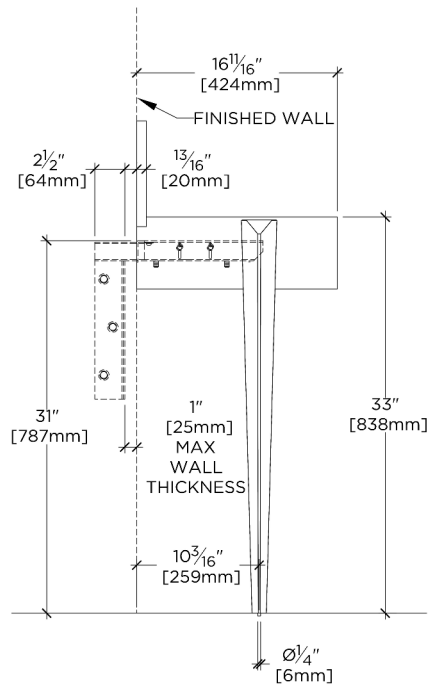

TECHNICAL DETAILS

Depth To Overflow: 2.67"
Drain Hole Depth: 1 7/8"
Drain Hole Diameter: 1 3/4"
Drain Style: Center Drain
Fittings Hole Diameter: 1 3/8"
Overflow Opening: Yes

INSPIRATION

The epitome of transitional elegance, Gio features cast bronze legs with an exclusive dark oxidized finish, and unique hand-sculpted texture. The design's nearly invisible attachment to the marble top creates the illusion of floating stone.

CERTIFICATIONS

PRODUCT (NOTES)

Gio Triangle two legs in Bronze with 36" Marbella WALL Mounted Lavatory Sink with Backsplash

TOP VIEW

SCALE: 3/4"=1'-0"

REQUIRED MOUNTING HARDWARE (SOLD SEPARATELY)

STYLE: 106802

DESCRIPTION: UNIVERSAL PAIR (L/R) 14" STAINLESS STEEL ADJUSTABLE CONCEALED SUPPORT BRACKETS, WALL SUPPORT BRACKETS AND HARDWARE FOR WALL MOUNTED STONE SINK.

FRONT VIEW

SCALE: 3/4"=1'-0"

SIDE VIEW

SCALE: 3/4"=1'-0"