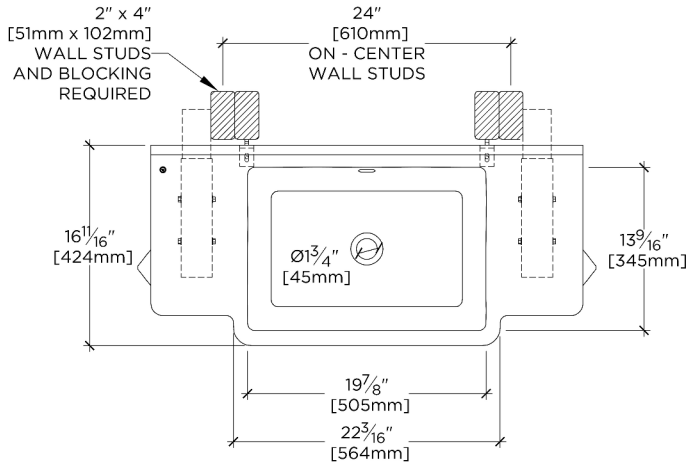

TECHNICAL DETAILS

Depth To Overflow: 2.67"
Drain Hole Depth: 1 7/8"
Drain Hole Diameter: 1 3/4"
Drain Style: Center Drain
Fittings Hole Diameter: 1 3/8"
Overflow Opening: Yes

INSPIRATION

The epitome of transitional elegance, Gio features cast bronze legs with an exclusive dark oxidized finish, and unique hand-sculpted texture. The design's nearly invisible attachment to the marble top creates the illusion of floating stone.

CERTIFICATIONS

PRODUCT (NOTES)

Gio Triangle two legs in Bronze with 36" Marbella WALL Mounted Lavatory Sink with Backsplash

TOP VIEW

SCALE: 3/4"=1'-0"

REQUIRED MOUNTING HARDWARE (SOLD SEPARATELY)

STYLE: 106802

DESCRIPTION: UNIVERSAL PAIR (L/R) 14" STAINLESS STEEL ADJUSTABLE CONCEALED SUPPORT BRACKETS, WALL SUPPORT BRACKETS AND HARDWARE FOR WALL MOUNTED STONE SINK.

FRONT VIEW

SCALE: 3/4"=1'-0"

SIDE VIEW

SCALE: 3/4"=1'-0"