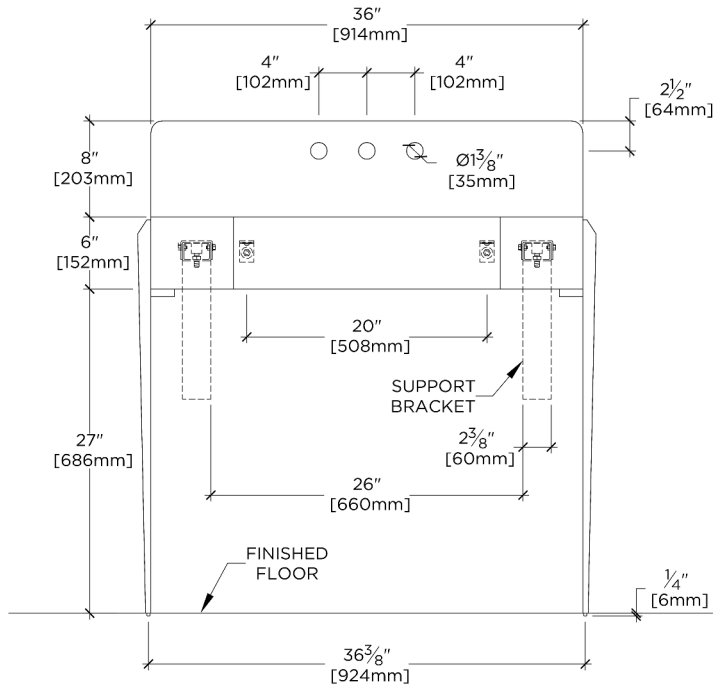

CERTIFICATIONS

PRODUCT (NOTES)

Gio Triangle two legs in Bronze with 36" Marbella WALL Mounted Lavatory Sink with Backsplash

TOP VIEW

SCALE: 3/4"=1'-0"

REQUIRED MOUNTING HARDWARE (SOLD SEPARATELY)

STYLE: 106802

DESCRIPTION: UNIVERSAL PAIR (L/R) 14" STAINLESS STEEL ADJUSTABLE CONCEALED SUPPORT BRACKETS, WALL SUPPORT BRACKETS AND HARDWARE FOR WALL MOUNTED STONE SINK.

FRONT VIEW

SCALE: 3/4"=1'-0"

SIDE VIEW

SCALE: 3/4"=1'-0"