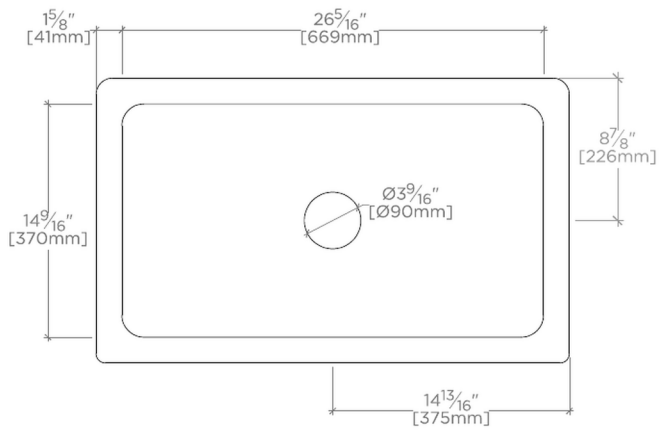

Normandy

NOSK39

Normandy 29 9/16" x 17 11/16" x 9 5/8" Hammered Copper Farmhouse Apron Kitchen Sink with Center Drain

SHOWN IN NORMANDY 29 9/16" X 17 11/16" X 9 5/8" HAMMERED COPPER FARMHOUSE APRON KITCHEN SINK WITH CENTER DRAIN | NOSK39

TECHNICAL DETAILS

ADA Compliance: When installed per ADA guidelines
 Bowl Shape: Rectangular
 Depth/Width: 449 mm
 Drain Hole Depth: 8 mm
 Drain Hole Diameter: 89 mm
 Drain Style: Center Drain
 Garbage Disposal: Y
 Height: 244 mm
 Installation Type: Undermount
 Length: 751 mm
 Number Of Holes: One Hole
 Outer Rim Shape: Rectangular
 Primary Material: Hammered Copper
 Sound Proofing: N
 Suggested Application: Bar, Kitchen, Laundry

Normandy

NOSK39

Normandy 29 9/16" x 17 11/16" x 9 5/8" Hammered Copper
Farmhouse Apron Kitchen Sink with Center Drain

TOP VIEW

SCALE: 1"=1'-0"

FRONT VIEW

SCALE: 1"=1'-0"

SIDE VIEW

SCALE: 1"=1'-0"