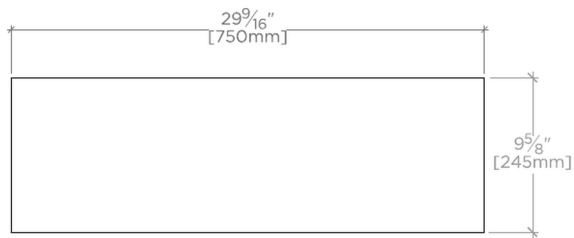

Normandy

NOSK39

Normandy 29 9/16" x 17 11/16" x 9 5/8" Hammered Copper
Farmhouse Apron Kitchen Sink with Center Drain

TOP VIEW

SCALE: 1"=1'-0"

FRONT VIEW

SCALE: 1"=1'-0"

SIDE VIEW

SCALE: 1"=1'-0"