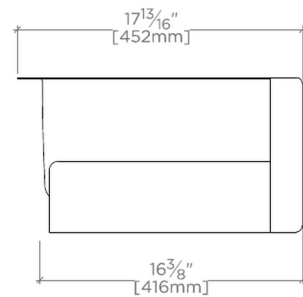

Normandy

NOSK39

Normandy 29 9/16" x 17 11/16" x 9 5/8" Hammered Copper Farmhouse Apron Kitchen Sink with Center Drain

SHOWN IN NORMANDY 29 9/16" X 17 11/16" X 9 5/8" HAMMERED COPPER FARMHOUSE APRON KITCHEN SINK WITH CENTER DRAIN | NOSK39

TECHNICAL DETAILS

ADA Compliance: When installed per ADA guidelines
 Bowl Shape: Rectangular
 Depth/Width: 449 mm
 Drain Hole Depth: 8 mm
 Drain Hole Diameter: 89 mm
 Drain Style: Center Drain
 Garbage Disposal: Y
 Height: 244 mm
 Installation Type: Undermount
 Length: 751 mm
 Number Of Holes: One Hole
 Outer Rim Shape: Rectangular
 Primary Material: Hammered Copper
 Sound Proofing: N
 Suggested Application: Bar, Kitchen, Laundry

Normandy

NOSK39

Normandy 29 9/16" x 17 11/16" x 9 5/8" Hammered Copper
Farmhouse Apron Kitchen Sink with Center Drain

TOP VIEW

SCALE: 1"=1'-0"

FRONT VIEW

SCALE: 1"=1'-0"

SIDE VIEW

SCALE: 1"=1'-0"