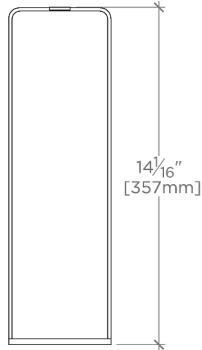

Finot

NO03LT

Finot Wall Mounted Single Sconce with Cylindrical Shade

SHOWN IN FINOT WALL MOUNTED SINGLE SCONCE WITH CYLINDRICAL SHADE | NO03LT

TECHNICAL DETAILS

Ambient Task: Ambient
Bulb Type: Dedicated LED
Depth/Width: 108 mm
Height: 356 mm
Installation Type: Wall Mounted
Interior Exterior Application: Interior Only
Length: 102 mm
Light Direction: Omnidirectional from wall surface
Orientation: Vertical
Primary Material: Brass
Safety Warnings: Do not exceed max wattage.
Shade Finish: White
Shade Fitter Size: 0 mm
Shade Material: Glass
Shade Shape: Cylinder
Voltage: 240
Wet/Dry: Damp or Dry

CODES & STANDARDS

CE

PRODUCT FEATURES

Mouth-blown, fluted, white cased glass

Solid brass

Mounts horizontally or vertically

CE Listed

Uses 60 Watt T10 shaped Bulb (not included)

CERTIFICATIONS

PRODUCT (NOTES)

Finot

NO03LT

Finot Wall Mounted Single Sconce with Cylindrical Shade

TOP VIEW SCALE: 1/2"=1'-0"

MOUNTING PLATE SCALE: 1/2"=1'-0"

FRONT VIEW SCALE: 1/2"=1'-0"

SIDE VIEW SCALE: 1/2"=1'-0"