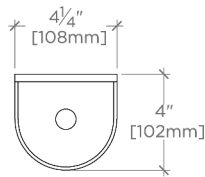

Finot

NO03LT

Finot Wall Mounted Single Sconce with Cylindrical Shade

SHOWN IN FINOT WALL MOUNTED SINGLE SCONCE WITH CYLINDRICAL SHADE | NO03LT

TECHNICAL DETAILS

Ambient Task: Ambient
Bulb Type: Dedicated LED
Depth/Width: 108 mm
Height: 356 mm
Installation Type: Wall Mounted
Interior Exterior Application: Interior Only
Length: 102 mm
Light Direction: Omnidirectional from wall surface
Orientation: Vertical
Primary Material: Brass
Safety Warnings: Do not exceed max wattage.
Shade Finish: White
Shade Fitter Size: 0 mm
Shade Material: Glass
Shade Shape: Cylinder
Voltage: 240
Wet/Dry: Damp or Dry

CODES & STANDARDS

CE

PRODUCT FEATURES

Mouth-blown, fluted, white cased glass

Solid brass

Mounts horizontally or vertically

CE Listed

Uses 60 Watt T10 shaped Bulb (not included)

CERTIFICATIONS

PRODUCT (NOTES)

Finot

NO03LT

Finot Wall Mounted Single Sconce with Cylindrical Shade

TOP VIEW SCALE: 1/2"=1'-0"

MOUNTING PLATE SCALE: 1/2"=1'-0"

FRONT VIEW SCALE: 1/2"=1'-0"

SIDE VIEW SCALE: 1/2"=1'-0"