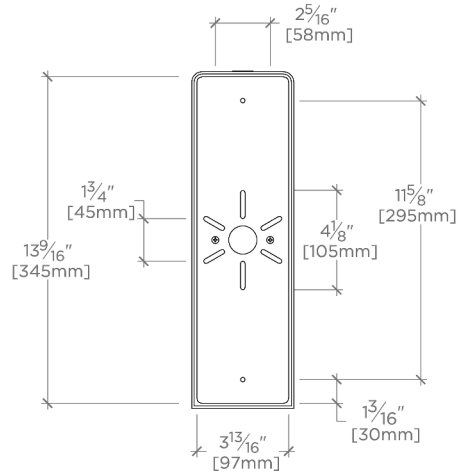

Finot

NO03LT

Finot Wall Mounted Single Sconce with Cylindrical Shade

SHOWN IN FINOT WALL MOUNTED SINGLE SCONCE WITH CYLINDRICAL SHADE | NO03LT

TECHNICAL DETAILS

Ambient Task: Ambient
Bulb Type: Dedicated LED
Depth/Width: 108 mm
Height: 356 mm
Installation Type: Wall Mounted
Interior Exterior Application: Interior Only
Length: 102 mm
Light Direction: Omnidirectional from wall surface
Orientation: Vertical
Primary Material: Brass
Safety Warnings: Do not exceed max wattage.
Shade Finish: White
Shade Fitter Size: 0 mm
Shade Material: Glass
Shade Shape: Cylinder
Voltage: 240
Wet/Dry: Damp or Dry

CODES & STANDARDS

CE

PRODUCT FEATURES

Mouth-blown, fluted, white cased glass

Solid brass

Mounts horizontally or vertically

CE Listed

Uses 60 Watt T10 shaped Bulb (not included)

CERTIFICATIONS

PRODUCT (NOTES)

Finot

NO03LT

Finot Wall Mounted Single Sconce with Cylindrical Shade

TOP VIEW SCALE: 1/2"=1'-0"

MOUNTING PLATE SCALE: 1/2"=1'-0"

FRONT VIEW SCALE: 1/2"=1'-0"

SIDE VIEW SCALE: 1/2"=1'-0"