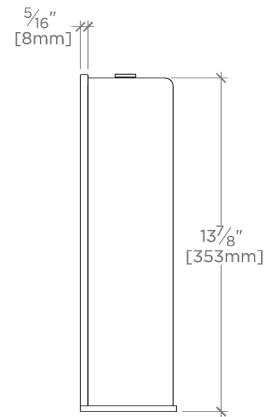

Finot

NO03LT

Finot Wall Mounted Single Sconce with Cylindrical Shade

SHOWN IN FINOT WALL MOUNTED SINGLE SCONCE WITH CYLINDRICAL SHADE | NO03LT

TECHNICAL DETAILS

Ambient Task: Ambient
Bulb Type: Dedicated LED
Depth/Width: 108 mm
Height: 356 mm
Installation Type: Wall Mounted
Interior Exterior Application: Interior Only
Length: 102 mm
Light Direction: Omnidirectional from wall surface
Orientation: Vertical
Primary Material: Brass
Safety Warnings: Do not exceed max wattage.
Shade Finish: White
Shade Fitter Size: 0 mm
Shade Material: Glass
Shade Shape: Cylinder
Voltage: 240
Wet/Dry: Damp or Dry

CODES & STANDARDS

CE

PRODUCT FEATURES

Mouth-blown, fluted, white cased glass

Solid brass

Mounts horizontally or vertically

CE Listed

Uses 60 Watt T10 shaped Bulb (not included)

CERTIFICATIONS

PRODUCT (NOTES)

Finot

NO03LT

Finot Wall Mounted Single Sconce with Cylindrical Shade

TOP VIEW SCALE: 1/2"=1'-0"

MOUNTING PLATE SCALE: 1/2"=1'-0"

FRONT VIEW SCALE: 1/2"=1'-0"

SIDE VIEW SCALE: 1/2"=1'-0"