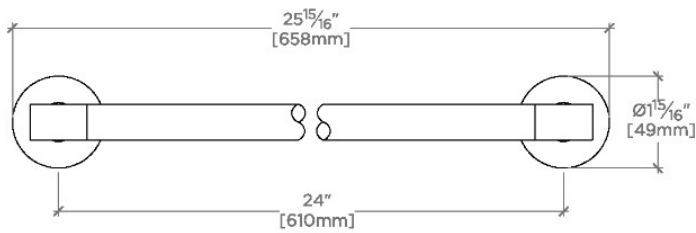

Bond

BT24G1

Bond 24" Single Sided Glass Mounted Towel Bar

SHOWN IN BOND 24" SINGLE SIDED GLASS MOUNTED TOWEL BAR | BT24G1

TECHNICAL DETAILS

INSPIRATION

Modern designs infused with rare soul and artistry. Explore our wide range of Bond bath and kitchen elements, from fittings to fixtures to hardware.

CODES & STANDARDS

PRODUCT FEATURES

All Mounting Hardware Included

Solid Brass Construction

Can accommodate glass thickness between 1/4" [6mm] to 7/8" [22mm]

Stocked in Brass, Chrome, Nickel and Dark Nickel

CERTIFICATIONS

PRODUCT (NOTES)

Bond

BT24G1

Bond 24" Single Sided Glass Mounted Towel Bar

† THIS PRODUCT CAN BE INSTALLED ON GLASS THAT IS
1/4" [6mm], 3/8" [10mm], 1/2" [13mm], 3/4" [19mm] OR 7/8" [22mm].

TOP VIEW

SCALE: 3"=1'-0"

FRONT VIEW

SCALE: 3"=1'-0"

SIDE VIEW

SCALE: 3"=1'-0"