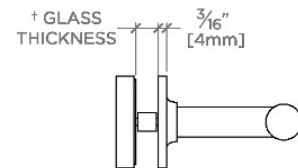

Bond

BT24G1

Bond 24" Single Sided Glass Mounted Towel Bar

SHOWN IN BOND 24" SINGLE SIDED GLASS MOUNTED TOWEL BAR | BT24G1

TECHNICAL DETAILS

INSPIRATION

Modern designs infused with rare soul and artistry. Explore our wide range of Bond bath and kitchen elements, from fittings to fixtures to hardware.

CODES & STANDARDS

PRODUCT FEATURES

All Mounting Hardware Included

Solid Brass Construction

Can accommodate glass thickness between 1/4" [6mm] to 7/8" [22mm]

Stocked in Brass, Chrome, Nickel and Dark Nickel

CERTIFICATIONS

PRODUCT (NOTES)

Bond

BT24G1

Bond 24" Single Sided Glass Mounted Towel Bar

† THIS PRODUCT CAN BE INSTALLED ON GLASS THAT IS
1/4" [6mm], 3/8" [10mm], 1/2" [13mm], 3/4" [19mm] OR 7/8" [22mm].

TOP VIEW

SCALE: 3"=1'-0"

FRONT VIEW

SCALE: 3"=1'-0"

SIDE VIEW

SCALE: 3"=1'-0"