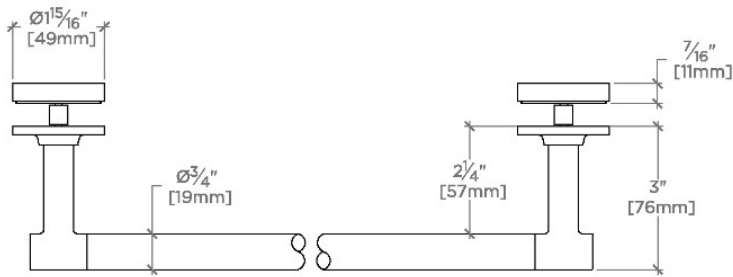

Bond

BT24G1

Bond 24" Single Sided Glass Mounted Towel Bar

SHOWN IN BOND 24" SINGLE SIDED GLASS MOUNTED TOWEL BAR | BT24G1

TECHNICAL DETAILS

INSPIRATION

Modern designs infused with rare soul and artistry. Explore our wide range of Bond bath and kitchen elements, from fittings to fixtures to hardware.

CODES & STANDARDS

PRODUCT FEATURES

All Mounting Hardware Included

Solid Brass Construction

Can accommodate glass thickness between 1/4" [6mm] to 7/8" [22mm]

Stocked in Brass, Chrome, Nickel and Dark Nickel

CERTIFICATIONS

PRODUCT (NOTES)

Bond

BT24G1

Bond 24" Single Sided Glass Mounted Towel Bar

† THIS PRODUCT CAN BE INSTALLED ON GLASS THAT IS
1/4" [6mm], 3/8" [10mm], 1/2" [13mm], 3/4" [19mm] OR 7/8" [22mm].

TOP VIEW

SCALE: 3"=1'-0"

FRONT VIEW

SCALE: 3"=1'-0"

SIDE VIEW

SCALE: 3"=1'-0"