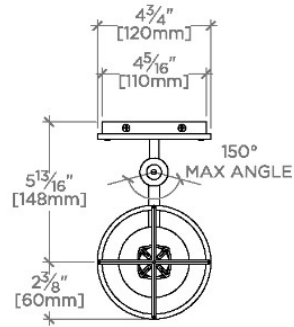

Henry Chronos

CN00LT

Henry Chronos Wall Mounted Single Swing Arm Sconce with Linen Shade

TOP VIEW SCALE: 1 1/2"=1'-0"