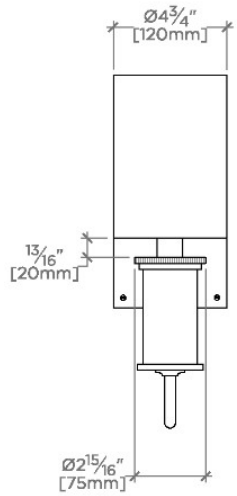

### TECHNICAL DETAILS

Ambient Task: Ambient  
 Bulb Base Size: B15/SBC  
 Bulb Type: Candelabra  
 Depth/Width: 210 mm  
 Electric Requirements: Brown or "Line" wire, blue or "Neutral" wire and a green/yellow striped or bare "Earth" wire.  
 Height: 375 mm  
 Installation Type: Wall Mounted  
 Interior Exterior Application: Interior Only  
 Junction Box Orientation: Vertical  
 Length: 125 mm  
 Number Of Bulbs: One  
 Orientation: Vertical  
 Primary Material: Brass  
 Safety Warnings: Do not exceed Max wattage.  
 Shade Finish: Off White  
 Shade Material: Linen  
 Shade Shape: Cylinder  
 Suggested Application: All Applications  
 Voltage: 240V  
 Wet/Dry: Damp or Dry

## Henry Chronos

CN00LT

Henry Chronos Wall Mounted Single Swing Arm Sconce with Linen Shade

TOP VIEW SCALE: 1 1/2"=1'-0"

MOUNTING SCALE: 1 1/2"=1'-0"

FRONT VIEW SCALE: 1 1/2"=1'-0"

SIDE VIEW SCALE: 1 1/2"=1'-0"