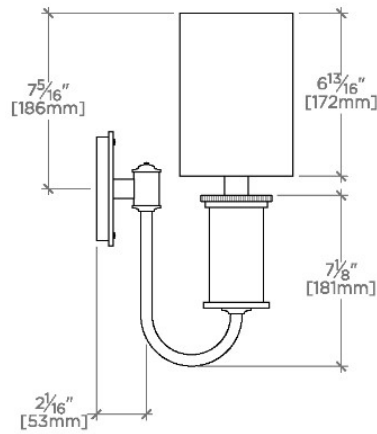

### TECHNICAL DETAILS

Ambient Task: Ambient  
 Bulb Base Size: B15/SBC  
 Bulb Type: Candelabra  
 Depth/Width: 210 mm  
 Electric Requirements: Brown or "Line" wire, blue or "Neutral" wire and a green/yellow striped or bare "Earth" wire.  
 Height: 375 mm  
 Installation Type: Wall Mounted  
 Interior Exterior Application: Interior Only  
 Junction Box Orientation: Vertical  
 Length: 125 mm  
 Number Of Bulbs: One  
 Orientation: Vertical  
 Primary Material: Brass  
 Safety Warnings: Do not exceed Max wattage.  
 Shade Finish: Off White  
 Shade Material: Linen  
 Shade Shape: Cylinder  
 Suggested Application: All Applications  
 Voltage: 240V  
 Wet/Dry: Damp or Dry

## Henry Chronos

CN00LT

Henry Chronos Wall Mounted Single Swing Arm Sconce with Linen Shade

TOP VIEW SCALE: 1 1/2"=1'-0"

MOUNTING SCALE: 1 1/2"=1'-0"

FRONT VIEW SCALE: 1 1/2"=1'-0"

SIDE VIEW SCALE: 1 1/2"=1'-0"