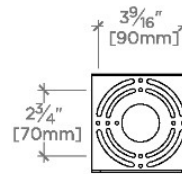

### TECHNICAL DETAILS

Ambient Task: Ambient  
 Bulb Base Size: B15/SBC  
 Bulb Type: Candelabra  
 Depth/Width: 210 mm  
 Electric Requirements: Brown or "Line" wire, blue or "Neutral" wire and a green/yellow striped or bare "Earth" wire.  
 Height: 375 mm  
 Installation Type: Wall Mounted  
 Interior Exterior Application: Interior Only  
 Junction Box Orientation: Vertical  
 Length: 125 mm  
 Number Of Bulbs: One  
 Orientation: Vertical  
 Primary Material: Brass  
 Safety Warnings: Do not exceed Max wattage.  
 Shade Finish: Off White  
 Shade Material: Linen  
 Shade Shape: Cylinder  
 Suggested Application: All Applications  
 Voltage: 240V  
 Wet/Dry: Damp or Dry

## Henry Chronos

CN00LT

Henry Chronos Wall Mounted Single Swing Arm Sconce with Linen Shade

TOP VIEW SCALE: 1 1/2"=1'-0"

MOUNTING SCALE: 1 1/2"=1'-0"

FRONT VIEW SCALE: 1 1/2"=1'-0"

SIDE VIEW SCALE: 1 1/2"=1'-0"