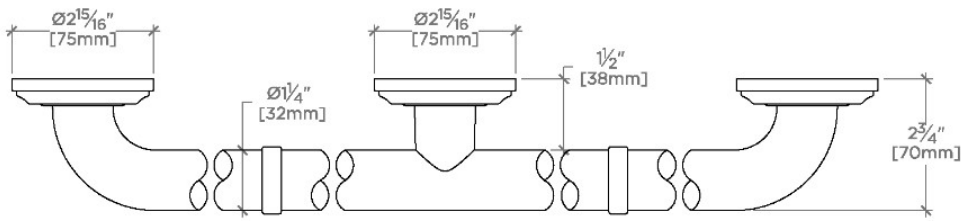

Essentials

EGB148

Essentials Classic 48" Grab Bar

SHOWN IN ESSENTIALS CLASSIC 48" GRAB BAR | EGB148

TECHNICAL DETAILS

INSPIRATION

Choose with confidence: Well-crafted designs that work with any product in our overall assortment and elevate any setting. Explore a wide range of authentic elements, from freestanding, deck and wall-mounted accessories to furnishings.

CERTIFICATIONS

PRODUCT (NOTES)

WATERWORKS

Essentials

EGB148

Essentials Classic 48" Grab Bar

STYLE NO.	DESCRIPTION	LENGTH
EGB130	Essentials Classic 30" Grab Bar	30" [762mm]
EGB136	Essentials Classic 36" Grab Bar	36" [914mm]
EGB142	Essentials Classic 42" Grab Bar	42" [1067mm]
EGB148	Essentials Classic 48" Grab Bar	48" [1219mm]
EGB160	Essentials Classic 60" Grab Bar	60" [1524mm]

TOP VIEW

SCALE: 3"=1'-0"

FRONT VIEW

SCALE: 3"=1'-0"

SIDE VIEW

SCALE: 3"=1'-0"