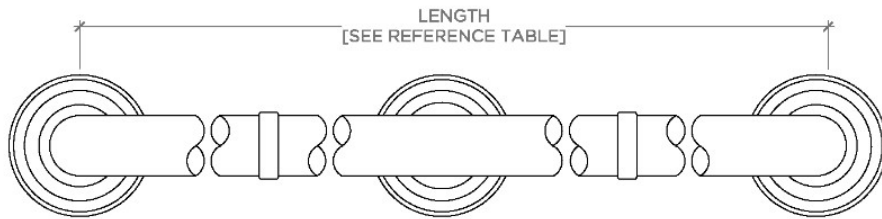

Essentials

EGB148

Essentials Classic 48" Grab Bar

SHOWN IN ESSENTIALS CLASSIC 48" GRAB BAR | EGB148

TECHNICAL DETAILS

INSPIRATION

Choose with confidence: Well-crafted designs that work with any product in our overall assortment and elevate any setting. Explore a wide range of authentic elements, from freestanding, deck and wall-mounted accessories to furnishings.

CERTIFICATIONS

PRODUCT (NOTES)

WATERWORKS

Essentials

EGB148

Essentials Classic 48" Grab Bar

STYLE NO.	DESCRIPTION	LENGTH
EGB130	Essentials Classic 30" Grab Bar	30" [762mm]
EGB136	Essentials Classic 36" Grab Bar	36" [914mm]
EGB142	Essentials Classic 42" Grab Bar	42" [1067mm]
EGB148	Essentials Classic 48" Grab Bar	48" [1219mm]
EGB160	Essentials Classic 60" Grab Bar	60" [1524mm]

TOP VIEW

SCALE: 3"=1'-0"

FRONT VIEW

SCALE: 3"=1'-0"

SIDE VIEW

SCALE: 3"=1'-0"