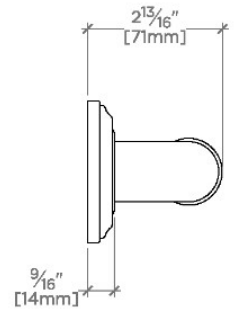

Essentials

EGB148

Essentials Classic 48" Grab Bar

SHOWN IN ESSENTIALS CLASSIC 48" GRAB BAR | EGB148

TECHNICAL DETAILS

INSPIRATION

Choose with confidence: Well-crafted designs that work with any product in our overall assortment and elevate any setting. Explore a wide range of authentic elements, from freestanding, deck and wall-mounted accessories to furnishings.

CERTIFICATIONS

PRODUCT (NOTES)

WATERWORKS

Essentials

EGB148

Essentials Classic 48" Grab Bar

STYLE NO.	DESCRIPTION	LENGTH
EGB130	Essentials Classic 30" Grab Bar	30" [762mm]
EGB136	Essentials Classic 36" Grab Bar	36" [914mm]
EGB142	Essentials Classic 42" Grab Bar	42" [1067mm]
EGB148	Essentials Classic 48" Grab Bar	48" [1219mm]
EGB160	Essentials Classic 60" Grab Bar	60" [1524mm]

TOP VIEW

SCALE: 3"=1'-0"

FRONT VIEW

SCALE: 3"=1'-0"

SIDE VIEW

SCALE: 3"=1'-0"