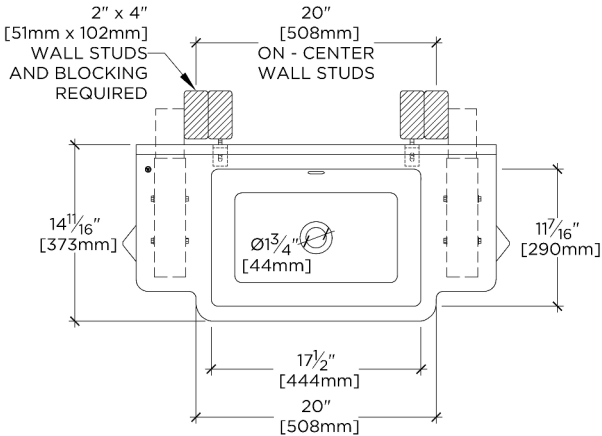

CERTIFICATIONS

PRODUCT (NOTES)

WATERWORKS

GIO

GIWS06

Gio Triangle two legs in Bronze with 30" Marbella WALL
Mounted Lavatory Sink with Backsplash

TOP VIEW

SCALE: 3/4"=1'-0"

REQUIRED MOUNTING HARDWARE (SOLD SEPARATELY)

STYLE: 106802

DESCRIPTION: UNIVERSAL PAIR (L/R) 14" STAINLESS STEEL ADJUSTABLE CONCEALED SUPPORT BRACKETS, WALL SUPPORT BRACKETS AND HARDWARE FOR WALL MOUNTED STONE SINK.

FRONT VIEW

SCALE: 3/4"=1'-0"

SIDE VIEW

SCALE: 3/4"=1'-0"