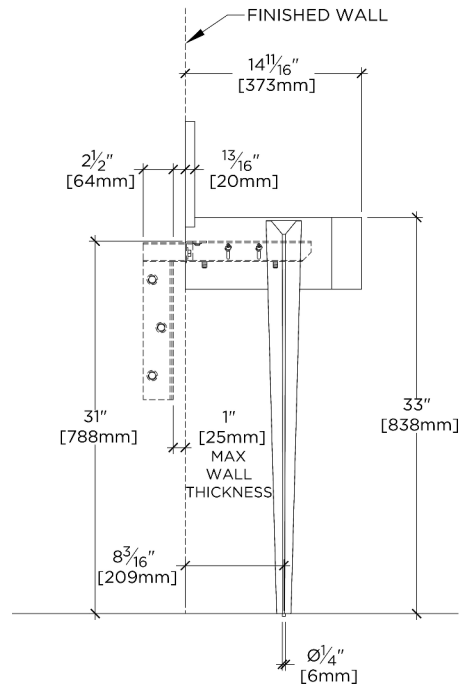

TECHNICAL DETAILS

Depth To Overflow: 2.67"
Drain Hole Depth: 1 7/8"
Drain Hole Diameter: 1 3/4"
Drain Style: Center Drain
Fittings Hole Diameter: 1 3/8"
Overflow Opening: Yes

INSPIRATION

The epitome of transitional elegance, Gio features cast bronze legs with an exclusive dark oxidized finish, and unique hand-sculpted texture. The design's nearly invisible attachment to the marble top creates the illusion of floating stone.

CERTIFICATIONS

PRODUCT (NOTES)

WATERWORKS

GIO

GIWS06

Gio Triangle two legs in Bronze with 30" Marbella WALL
Mounted Lavatory Sink with Backsplash

TOP VIEW

SCALE: 3/4"=1'-0"

REQUIRED MOUNTING HARDWARE (SOLD SEPARATELY)

STYLE: 106802

DESCRIPTION: UNIVERSAL PAIR (L/R) 14" STAINLESS STEEL ADJUSTABLE CONCEALED SUPPORT BRACKETS, WALL SUPPORT BRACKETS AND HARDWARE FOR WALL MOUNTED STONE SINK.

FRONT VIEW

SCALE: 3/4"=1'-0"

SIDE VIEW

SCALE: 3/4"=1'-0"