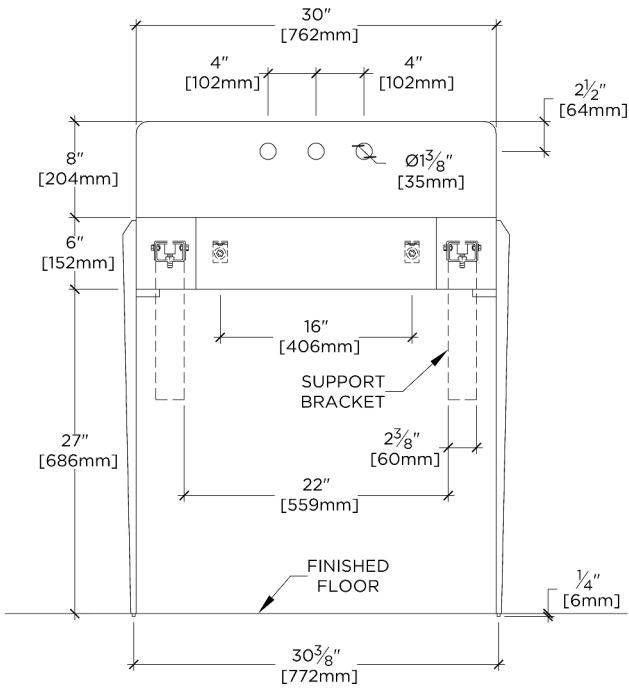

CERTIFICATIONS

PRODUCT (NOTES)

WATERWORKS

GIO

GIWS06

Gio Triangle two legs in Bronze with 30" Marbella WALL
Mounted Lavatory Sink with Backsplash

TOP VIEW

SCALE: 3/4"=1'-0"

FRONT VIEW

SCALE: 3/4"=1'-0"

SIDE VIEW

SCALE: 3/4"=1'-0"