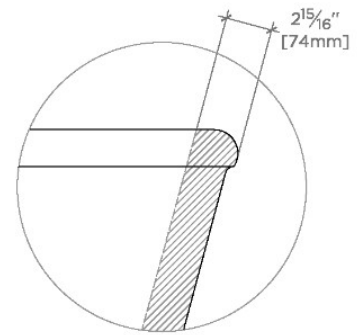

IBLA

IBBT68

Ibla 67" x 32 1/2" x 23 1/2" Freestanding Oval Bathtub with Overflow

SHOWN IN IBLA 67" X 32 1/2" X 23 1/2" FREESTANDING OVAL BATHTUB WITH OVERFLOW | IBBT68

TECHNICAL DETAILS

Adjustable Levelers Feet: N
 Bathing Type: Bathing and Soaking
 Bathing Well Sitting Angle: 1 degree_angle
 Depth To Overflow: 15 3/4"
 Drain Hole Depth: 1 15/16"
 Drain Hole Diameter: 2 3/16"
 Drilling Option: None
 Installation Type: Freestanding
 Overflow Hole Diameter: 2 3/8"
 Overflow Opening: Yes
 Primary Material: stone
 Single Or Double Ended: Double Ended
 Suggested Application: Bath

CERTIFICATIONS

PRODUCT (NOTES)

WATERWORKS

IBLA

IBBT68

Ibla 67" x 32 1/2" x 23 1/2" Freestanding Oval Bathtub with Overflow

REQUIRED DRAIN UNWO30

TOP VIEW

SCALE: 1/2"=1'-0"

DETAIL VIEW A

SCALE: 1/2"=1'-0"

SIDE VIEW

SCALE: 1/2"=1'-0"

END VIEW

SCALE: 1/2"=1'-0"