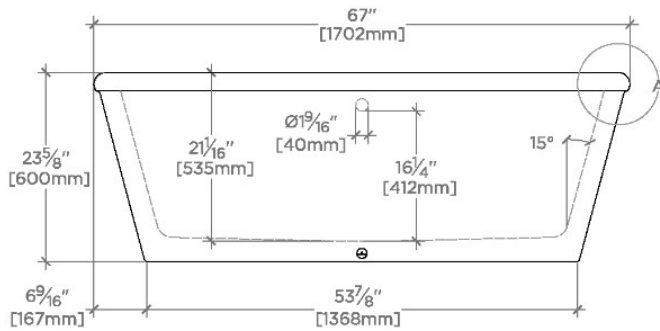

IBLA

IBBT68

Ibla 67" x 32 1/2" x 23 1/2" Freestanding Oval Bathtub with Overflow

SHOWN IN IBLA 67" X 32 1/2" X 23 1/2" FREESTANDING OVAL BATHTUB WITH OVERFLOW | IBBT68

TECHNICAL DETAILS

Adjustable Levelers Feet: N
 Bathing Type: Bathing and Soaking
 Bathing Well Sitting Angle: 1 degree_angle
 Depth To Overflow: 15 3/4"
 Drain Hole Depth: 1 15/16"
 Drain Hole Diameter: 2 3/16"
 Drilling Option: None
 Installation Type: Freestanding
 Overflow Hole Diameter: 2 3/8"
 Overflow Opening: Yes
 Primary Material: stone
 Single Or Double Ended: Double Ended
 Suggested Application: Bath

CERTIFICATIONS

PRODUCT (NOTES)

WATERWORKS

IBLA

IBBT68

Ibla 67" x 32 1/2" x 23 1/2" Freestanding Oval Bathtub with Overflow

REQUIRED DRAIN UNWO30

TOP VIEW

SCALE: 1/2"=1'-0"

DETAIL VIEW A

SCALE: 1/2"=1'-0"

SIDE VIEW

SCALE: 1/2"=1'-0"

END VIEW

SCALE: 1/2"=1'-0"