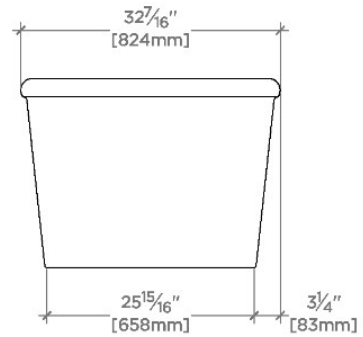

IBLA

IBBT68

Ibla 67" x 32 1/2" x 23 1/2" Freestanding Oval Bathtub with Overflow

SHOWN IN IBLA 67" X 32 1/2" X 23 1/2" FREESTANDING OVAL BATHTUB WITH OVERFLOW | IBBT68

TECHNICAL DETAILS

Adjustable Levelers Feet: N
 Bathing Type: Bathing and Soaking
 Bathing Well Sitting Angle: 1 degree_angle
 Depth To Overflow: 15 3/4"
 Drain Hole Depth: 1 15/16"
 Drain Hole Diameter: 2 3/16"
 Drilling Option: None
 Installation Type: Freestanding
 Overflow Hole Diameter: 2 3/8"
 Overflow Opening: Yes
 Primary Material: stone
 Single Or Double Ended: Double Ended
 Suggested Application: Bath

CERTIFICATIONS

PRODUCT (NOTES)

WATERWORKS

IBLA

IBBT68

Ibla 67" x 32 1/2" x 23 1/2" Freestanding Oval Bathtub with Overflow

REQUIRED DRAIN UNWO30

TOP VIEW

SCALE: 1/2"=1'-0"

DETAIL VIEW A

SCALE: 1/2"=1'-0"

SIDE VIEW

SCALE: 1/2"=1'-0"

END VIEW

SCALE: 1/2"=1'-0"