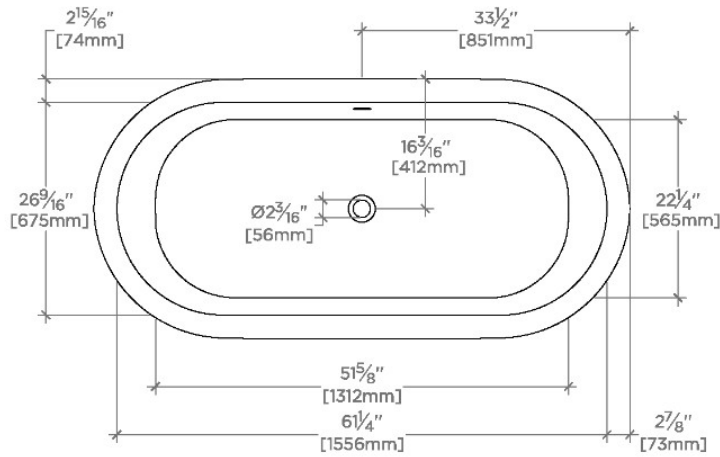

IBLA

IBBT68

Ibla 67" x 32 1/2" x 23 1/2" Freestanding Oval Bathtub with Overflow

SHOWN IN IBLA 67" X 32 1/2" X 23 1/2" FREESTANDING OVAL BATHTUB WITH OVERFLOW | IBBT68

TECHNICAL DETAILS

Adjustable Levelers Feet: N
 Bathing Type: Bathing and Soaking
 Bathing Well Sitting Angle: 1 degree_angle
 Depth To Overflow: 15 3/4"
 Drain Hole Depth: 1 15/16"
 Drain Hole Diameter: 2 3/16"
 Drilling Option: None
 Installation Type: Freestanding
 Overflow Hole Diameter: 2 3/8"
 Overflow Opening: Yes
 Primary Material: stone
 Single Or Double Ended: Double Ended
 Suggested Application: Bath

CERTIFICATIONS

PRODUCT (NOTES)

WATERWORKS

IBLA

IBBT68

Ibla 67" x 32 1/2" x 23 1/2" Freestanding Oval Bathtub with Overflow

REQUIRED DRAIN UNWO30

TOP VIEW

SCALE: 1/2"=1'-0"

DETAIL VIEW A

SCALE: 1/2"=1'-0"

SIDE VIEW

SCALE: 1/2"=1'-0"

END VIEW

SCALE: 1/2"=1'-0"