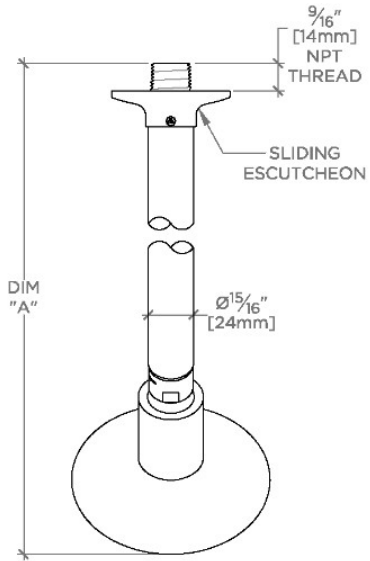

LUDLOW

LVS244

Ludlow Volta 4 1/4" Showerhead with 6" Wall Mounted 45 Degree Shower Arm

SHOWN IN LUDLOW VOLTA 4 1/4" SHOWERHEAD WITH 6" WALL MOUNTED 45 DEGREE SHOWER ARM | LVS244

TECHNICAL DETAILS

Adjustable Versus Fixed Spray: Fixed
 Fittings Hole Diameter: 1 1/4"
 Flow Restriction Options: 1.5, 1.75, 2.0
 Inlet Connection Size: 1/2"
 Inlet Connection Type: Male NPT
 Pivot: Y
 Primary Material: Brass
 Restricted Maximum Flow Rate: 1.75 gpm
 Water Pressure Maximum: 85.0 psi
 Water Pressure Minimum: 20.0 psi
 Water Pressure Recommended: 45.0 psi

PRODUCT FEATURES

Made of Brass

Features a swivel 4 1/4" showerhead with seven jets

Includes a 6" wall mounted 45 degree shower arm

Stocked in Brass, Chrome and Nickel

Showerhead available in 1.75gpm (6.6L/min) flow rate

CERTIFICATIONS

PRODUCT (NOTES)

WATERWORKS

LUDLOW

LVS244

Ludlow Volta 4 1/4" Showerhead with 6" Wall Mounted 45 Degree Shower Arm

TOP VIEW SCALE: 3"=1'-0"

STYLE NO.	DIM "A"	DIM "B"
LVS244	10 ³ / ₁₆ " [259mm]	6 ¹ / ₄ " [158mm]
PTS244		
LVS245	12 ³ / ₁₆ " [310mm]	8 ¹ / ₄ " [209mm]
PTS245		

FRONT VIEW SCALE: 3"=1'-0"

SIDE VIEW SCALE: 3"=1'-0"