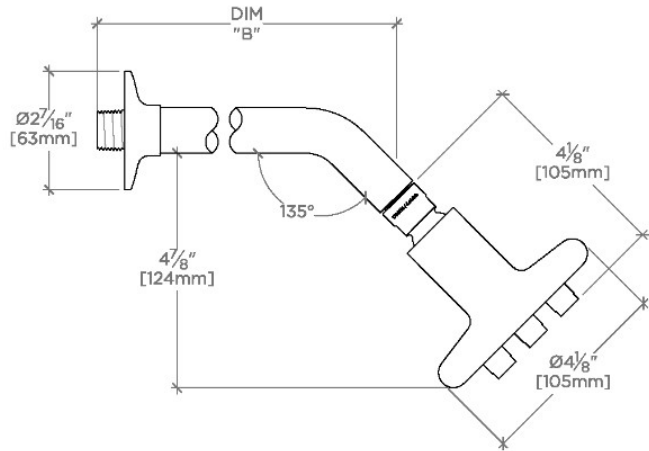

LUDLOW

LVS244

Ludlow Volta 4 1/4" Showerhead with 6" Wall Mounted 45 Degree Shower Arm

SHOWN IN LUDLOW VOLTA 4 1/4" SHOWERHEAD WITH 6" WALL MOUNTED 45 DEGREE SHOWER ARM | LVS244

TECHNICAL DETAILS

Adjustable Versus Fixed Spray: Fixed
 Fittings Hole Diameter: 1 1/4"
 Flow Restriction Options: 1.5, 1.75, 2.0
 Inlet Connection Size: 1/2"
 Inlet Connection Type: Male NPT
 Pivot: Y
 Primary Material: Brass
 Restricted Maximum Flow Rate: 1.75 gpm
 Water Pressure Maximum: 85.0 psi
 Water Pressure Minimum: 20.0 psi
 Water Pressure Recommended: 45.0 psi

PRODUCT FEATURES

Made of Brass

Features a swivel 4 1/4" showerhead with seven jets

Includes a 6" wall mounted 45 degree shower arm

Stocked in Brass, Chrome and Nickel

Showerhead available in 1.75gpm (6.6L/min) flow rate

CERTIFICATIONS

PRODUCT (NOTES)

WATERWORKS

LUDLOW

LVS244

Ludlow Volta 4 1/4" Showerhead with 6" Wall Mounted 45 Degree Shower Arm

TOP VIEW SCALE: 3"=1'-0"

STYLE NO.	DIM "A"	DIM "B"
LVS244	10 ³ / ₁₆ " [259mm]	6 ¹ / ₄ " [158mm]
PTS244		
LVS245	12 ³ / ₁₆ " [310mm]	8 ¹ / ₄ " [209mm]
PTS245		

FRONT VIEW SCALE: 3"=1'-0"

SIDE VIEW SCALE: 3"=1'-0"