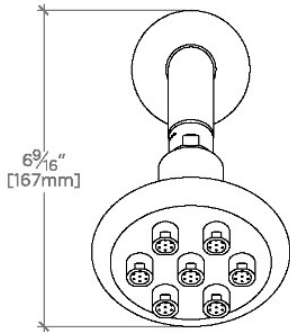

LUDLOW

LVS244

Ludlow Volta 4 1/4" Showerhead with 6" Wall Mounted 45 Degree Shower Arm

SHOWN IN LUDLOW VOLTA 4 1/4" SHOWERHEAD WITH 6" WALL MOUNTED 45 DEGREE SHOWER ARM | LVS244

TECHNICAL DETAILS

Adjustable Versus Fixed Spray: Fixed
 Fittings Hole Diameter: 1 1/4"
 Flow Restriction Options: 1.5, 1.75, 2.0
 Inlet Connection Size: 1/2"
 Inlet Connection Type: Male NPT
 Pivot: Y
 Primary Material: Brass
 Restricted Maximum Flow Rate: 1.75 gpm
 Water Pressure Maximum: 85.0 psi
 Water Pressure Minimum: 20.0 psi
 Water Pressure Recommended: 45.0 psi

PRODUCT FEATURES

Made of Brass

Features a swivel 4 1/4" showerhead with seven jets

Includes a 6" wall mounted 45 degree shower arm

Stocked in Brass, Chrome and Nickel

Showerhead available in 1.75gpm (6.6L/min) flow rate

CERTIFICATIONS

PRODUCT (NOTES)

WATERWORKS

LUDLOW

LVS244

Ludlow Volta 4 1/4" Showerhead with 6" Wall Mounted 45 Degree Shower Arm

TOP VIEW SCALE: 3"=1'-0"

STYLE NO.	DIM "A"	DIM "B"
LVS244	10 ³ / ₁₆ " [259mm]	6 ¹ / ₄ " [158mm]
PTS244		
LVS245	12 ³ / ₁₆ " [310mm]	8 ¹ / ₄ " [209mm]
PTS245		

FRONT VIEW SCALE: 3"=1'-0"

SIDE VIEW SCALE: 3"=1'-0"