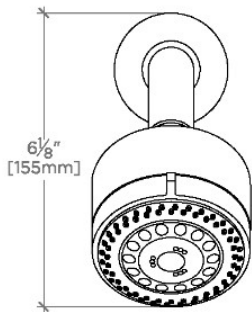

### TECHNICAL DETAILS

Adjustable Versus Fixed Spray: Adjustable Spray  
 Fittings Hole Diameter: 1 1/4"  
 Flow Restriction Options: 1.5, 1.75, 2.0  
 Inlet Connection Size: 1/2"  
 Inlet Connection Type: Male NPT  
 Pivot: Y  
 Primary Material: Brass  
 Restricted Maximum Flow Rate: 1.75 gpm  
 Water Pressure Maximum: 85.0 psi  
 Water Pressure Minimum: 20.0 psi  
 Water Pressure Recommended: 45.0 psi

### PRODUCT FEATURES

- Made of Brass
- Features a swivel 3 1/4" showerhead with three adjustable spray patterns
- Includes a 8" wall mounted 45 degree shower arm
- Stocked in Brass, Chrome and Nickel
- Showerhead available in 1.75gpm (6.6L/min) flow rate

## FLYTE

FLS235

Flyte 3 1/4" Showerhead with Adjustable Spray with 8" Wall Mounted 45 Degree Shower Arm

TOP VIEW

SCALE: 3"=1'-0"

STYLE NO.	DIM "A"	DIM "B"
FLS234	9 13/16" [250mm]	6 1/4" [158mm]
ISS234		
FLS235	11 13/16" [301mm]	8 1/4" [209mm]
ISS235		

SPRAY PATTERNS

FRONT VIEW

SCALE: 3"=1'-0"

SIDE VIEW

SCALE: 3"=1'-0"