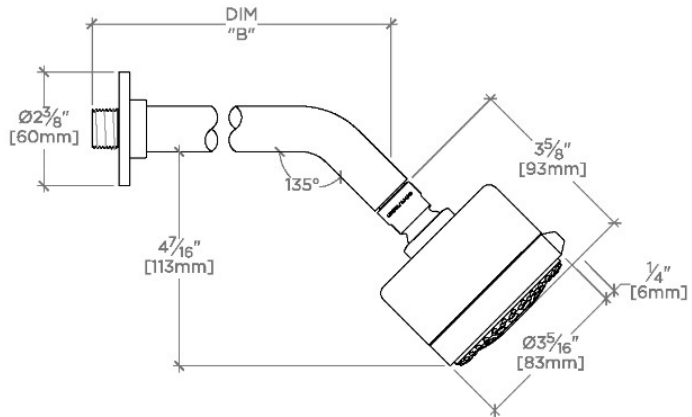

### TECHNICAL DETAILS

Adjustable Versus Fixed Spray: Adjustable Spray  
 Fittings Hole Diameter: 1 1/4"  
 Flow Restriction Options: 1.5, 1.75, 2.0  
 Inlet Connection Size: 1/2"  
 Inlet Connection Type: Male NPT  
 Pivot: Y  
 Primary Material: Brass  
 Restricted Maximum Flow Rate: 1.75 gpm  
 Water Pressure Maximum: 85.0 psi  
 Water Pressure Minimum: 20.0 psi  
 Water Pressure Recommended: 45.0 psi

### PRODUCT FEATURES

- Made of Brass
- Features a swivel 3 1/4" showerhead with three adjustable spray patterns
- Includes a 8" wall mounted 45 degree shower arm
- Stocked in Brass, Chrome and Nickel
- Showerhead available in 1.75gpm (6.6L/min) flow rate

## FLYTE

FLS235

Flyte 3 1/4" Showerhead with Adjustable Spray with 8" Wall Mounted 45 Degree Shower Arm

TOP VIEW

SCALE: 3"=1'-0"

STYLE NO.	DIM "A"	DIM "B"
FLS234	9 13/16" [250mm]	6 1/4" [158mm]
ISS234		
FLS235	11 13/16" [301mm]	8 1/4" [209mm]
ISS235		

SPRAY PATTERNS

FRONT VIEW

SCALE: 3"=1'-0"

SIDE VIEW

SCALE: 3"=1'-0"