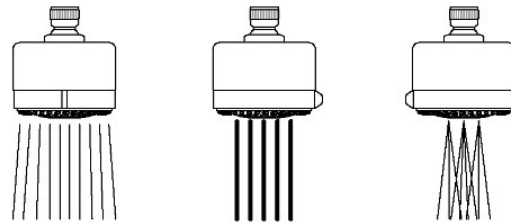

## FLYTE

FLS235

Flyte 3 1/4" Showerhead with Adjustable Spray with 8" Wall Mounted 45 Degree Shower Arm

TOP VIEW

SCALE: 3"=1'-0"

STYLE NO.	DIM "A"	DIM "B"
FLS234	9 13/16" [250mm]	6 1/4" [158mm]
ISS234		
FLS235	11 13/16" [301mm]	8 1/4" [209mm]
ISS235		

SPRAY PATTERNS

FRONT VIEW

SCALE: 3"=1'-0"

SIDE VIEW

SCALE: 3"=1'-0"