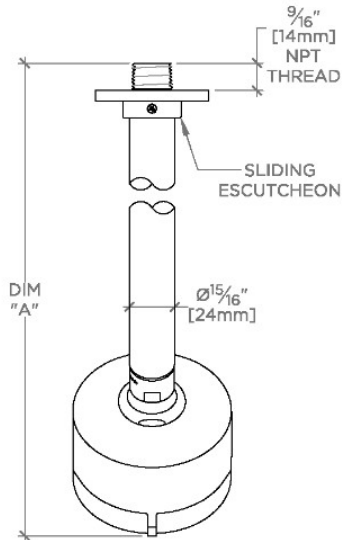

### TECHNICAL DETAILS

Adjustable Versus Fixed Spray: Adjustable Spray  
 Fittings Hole Diameter: 1 1/4"  
 Flow Restriction Options: 1.5, 1.75, 2.0  
 Inlet Connection Size: 1/2"  
 Inlet Connection Type: Male NPT  
 Pivot: Y  
 Primary Material: Brass  
 Restricted Maximum Flow Rate: 1.75 gpm  
 Water Pressure Maximum: 85.0 psi  
 Water Pressure Minimum: 20.0 psi  
 Water Pressure Recommended: 45.0 psi

### PRODUCT FEATURES

- Made of Brass
- Features a swivel 3 1/4" showerhead with three adjustable spray patterns
- Includes a 8" wall mounted 45 degree shower arm
- Stocked in Brass, Chrome and Nickel
- Showerhead available in 1.75gpm (6.6L/min) flow rate

## FLYTE

FLS235

Flyte 3 1/4" Showerhead with Adjustable Spray with 8" Wall Mounted 45 Degree Shower Arm

TOP VIEW

SCALE: 3"=1'-0"

STYLE NO.	DIM "A"	DIM "B"
FLS234	9 13/16" [250mm]	6 1/4" [158mm]
ISS234		
FLS235	11 13/16" [301mm]	8 1/4" [209mm]
ISS235		

SPRAY PATTERNS

FRONT VIEW

SCALE: 3"=1'-0"

SIDE VIEW

SCALE: 3"=1'-0"