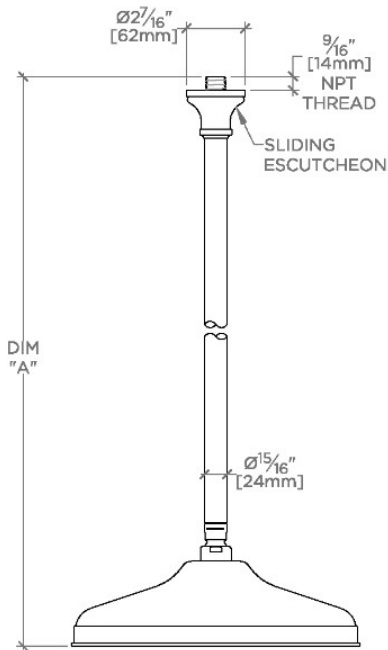

FORO

FRS120

Foro 12" Rain Showerhead with 6" Ceiling Mounted Shower Arm

SHOWN IN FORO 12" RAIN SHOWERHEAD WITH 6" CEILING MOUNTED SHOWER ARM | FRS120

TECHNICAL DETAILS

Adjustable Versus Fixed Spray: Fixed
 Fittings Hole Diameter: 1 1/4"
 Flow Restriction Options: 1.5, 1.75, 2.0
 Inlet Connection Size: 1/2"
 Inlet Connection Type: Male NPT
 Pivot: Y
 Primary Material: Brass
 Restricted Maximum Flow Rate: 1.75 gpm
 Water Pressure Maximum: 85.0 psi
 Water Pressure Minimum: 20.0 psi
 Water Pressure Recommended: 45.0 psi

PRODUCT FEATURES

- Made of Brass
- Features a swivel 12" rain showerhead with easy clean rubber nozzles
- Includes a 6" ceiling mounted shower arm
- Stocked in Brass, Chrome, Nickel and Matte Nickel
- Rain showerhead available in 1.75gpm (6.6L/min) flow rate

CERTIFICATIONS

PRODUCT (NOTES)

WATERWORKS

FORO

FRS120

Foro 12" Rain Showerhead with 6" Ceiling Mounted Shower Arm

CEILING VIEW SCALE: 1/2"=1'-0"

STYLE NO.	DIM "A"	DIM "B"
ETS120	11 ³ / ₄ " [298mm]	6 ⁹ / ₁₆ " [167mm]
FRS120		
JUS120	17 ³ / ₄ " [450mm]	12 ⁹ / ₁₆ " [319mm]
ETS121		
FRS121		
JUS121	23 ³ / ₄ " [603mm]	18 ⁹ / ₁₆ " [472mm]
ETS122		
FRS122		
JUS122		

FRONT VIEW SCALE: 1/2"=1'-0"

SIDE VIEW SCALE: 1/2"=1'-0"