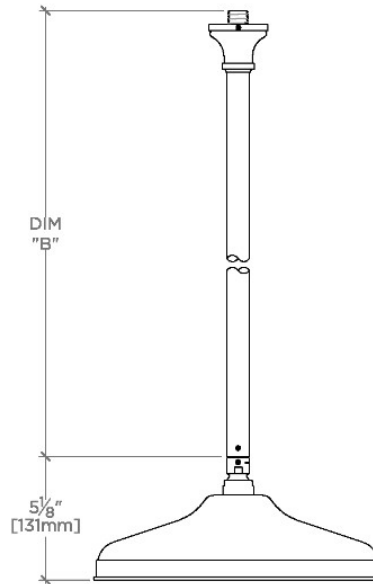

FORO

FRS120

Foro 12" Rain Showerhead with 6" Ceiling Mounted Shower Arm

SHOWN IN FORO 12" RAIN SHOWERHEAD WITH 6" CEILING MOUNTED SHOWER ARM | FRS120

TECHNICAL DETAILS

Adjustable Versus Fixed Spray: Fixed
 Fittings Hole Diameter: 1 1/4"
 Flow Restriction Options: 1.5, 1.75, 2.0
 Inlet Connection Size: 1/2"
 Inlet Connection Type: Male NPT
 Pivot: Y
 Primary Material: Brass
 Restricted Maximum Flow Rate: 1.75 gpm
 Water Pressure Maximum: 85.0 psi
 Water Pressure Minimum: 20.0 psi
 Water Pressure Recommended: 45.0 psi

PRODUCT FEATURES

- Made of Brass
- Features a swivel 12" rain showerhead with easy clean rubber nozzles
- Includes a 6" ceiling mounted shower arm
- Stocked in Brass, Chrome, Nickel and Matte Nickel
- Rain showerhead available in 1.75gpm (6.6L/min) flow rate

CERTIFICATIONS

PRODUCT (NOTES)

WATERWORKS

FORO

FRS120

Foro 12" Rain Showerhead with 6" Ceiling Mounted Shower Arm

CEILING VIEW SCALE: 1/2"=1'-0"

STYLE NO.	DIM "A"	DIM "B"
ETS120	11 ³ / ₄ " [298mm]	6 ⁹ / ₁₆ " [167mm]
FRS120		
JUS120	17 ³ / ₄ " [450mm]	12 ⁹ / ₁₆ " [319mm]
ETS121		
FRS121		
JUS121	23 ³ / ₄ " [603mm]	18 ⁹ / ₁₆ " [472mm]
ETS122		
FRS122		
JUS122		

FRONT VIEW SCALE: 1/2"=1'-0"

SIDE VIEW SCALE: 1/2"=1'-0"