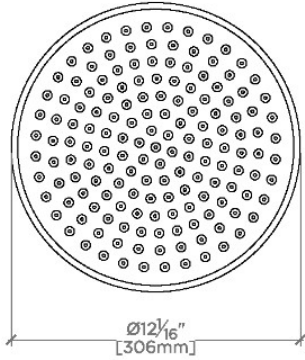

FORO

FRS120

Foro 12" Rain Showerhead with 6" Ceiling Mounted Shower Arm

SHOWN IN FORO 12" RAIN SHOWERHEAD WITH 6" CEILING MOUNTED SHOWER ARM | FRS120

TECHNICAL DETAILS

Adjustable Versus Fixed Spray: Fixed
 Fittings Hole Diameter: 1 1/4"
 Flow Restriction Options: 1.5, 1.75, 2.0
 Inlet Connection Size: 1/2"
 Inlet Connection Type: Male NPT
 Pivot: Y
 Primary Material: Brass
 Restricted Maximum Flow Rate: 1.75 gpm
 Water Pressure Maximum: 85.0 psi
 Water Pressure Minimum: 20.0 psi
 Water Pressure Recommended: 45.0 psi

PRODUCT FEATURES

- Made of Brass
- Features a swivel 12" rain showerhead with easy clean rubber nozzles
- Includes a 6" ceiling mounted shower arm
- Stocked in Brass, Chrome, Nickel and Matte Nickel
- Rain showerhead available in 1.75gpm (6.6L/min) flow rate

CERTIFICATIONS

PRODUCT (NOTES)

WATERWORKS

FORO

FRS120

Foro 12" Rain Showerhead with 6" Ceiling Mounted Shower Arm

CEILING VIEW SCALE: 1/2"=1'-0"

STYLE NO.	DIM "A"	DIM "B"
ETS120	11 ³ / ₄ " [298mm]	6 ⁹ / ₁₆ " [167mm]
FRS120		
JUS120	17 ³ / ₄ " [450mm]	12 ⁹ / ₁₆ " [319mm]
ETS121		
FRS121		
JUS121	23 ³ / ₄ " [603mm]	18 ⁹ / ₁₆ " [472mm]
ETS122		
FRS122		
JUS122		

FRONT VIEW SCALE: 1/2"=1'-0"

SIDE VIEW SCALE: 1/2"=1'-0"