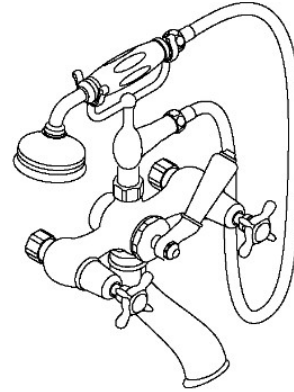

### TECHNICAL DETAILS

ADA Compliance: No  
 Adjustable Versus Fixed Spray: Fixed Spray  
 Depth/Width: 171 mm  
 Flow Restriction Options: 1.75  
 Handle Spread Maximum: 184 mm  
 Handle Spread Minimum: 184 mm  
 Handle Turn Angle: Quarter Turn  
 Handshower Spray Hose Length: 1.5 m  
 Height: 394 mm  
 Index Color Finish And Material: White Porcelain  
 Inlet Connection Size: 3/4"  
 Inlet Connection Type: Female Union Nut  
 Inlet Supply Spread Maximum: 184 mm  
 Inlet Supply Spread Minimum: 184 mm  
 Installation Type: Wall or deck mounted  
 Integrated Diverter: Y  
 Length: 279 mm  
 Primary Material: Brass  
 Restricted Maximum Flow Rate: 6.6 liters/min  
 Suggested Application: Bath  
 Water Pressure Maximum: 5.0 bar  
 Water Pressure Minimum: 1.5 bar  
 Water Pressure Recommended: 3.0 bar

### PRODUCT FEATURES

Easton is our most comprehensive fittings family.

Easton has a clean-lined utilitarian profile, with a slightly elongated spout.

Unions sold separately - UNUN60 (Floor Union), EAUN16 (Deck Union) and EAUN18 (Wall Union)

## Easton

EAXT21

Easton Classic Exposed Tub Filler, White Porcelain  
Handshower and Lever Diverter with White Porcelain Indices

TOP VIEW

SCALE: 1/2"=1'-0"

ISO VIEW

SCALE: 1/2"=1'-0"

FRONT VIEW

SCALE: 1/2"=1'-0"

SIDE VIEW

SCALE: 1/2"=1'-0"