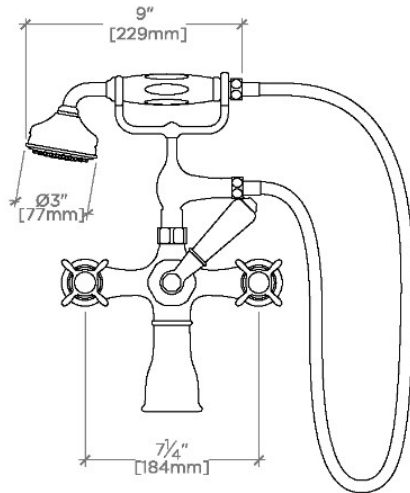

### TECHNICAL DETAILS

ADA Compliance: No  
 Adjustable Versus Fixed Spray: Fixed Spray  
 Depth/Width: 171 mm  
 Flow Restriction Options: 1.75  
 Handle Spread Maximum: 184 mm  
 Handle Spread Minimum: 184 mm  
 Handle Turn Angle: Quarter Turn  
 Handshower Spray Hose Length: 1.5 m  
 Height: 394 mm  
 Index Color Finish And Material: White Porcelain  
 Inlet Connection Size: 3/4"  
 Inlet Connection Type: Female Union Nut  
 Inlet Supply Spread Maximum: 184 mm  
 Inlet Supply Spread Minimum: 184 mm  
 Installation Type: Wall or deck mounted  
 Integrated Diverter: Y  
 Length: 279 mm  
 Primary Material: Brass  
 Restricted Maximum Flow Rate: 6.6 liters/min  
 Suggested Application: Bath  
 Water Pressure Maximum: 5.0 bar  
 Water Pressure Minimum: 1.5 bar  
 Water Pressure Recommended: 3.0 bar

## Easton

EAXT21

Easton Classic Exposed Tub Filler, White Porcelain  
Handshower and Lever Diverter with White Porcelain Indices

TOP VIEW

SCALE: 1/2"=1'-0"

ISO VIEW

SCALE: 1/2"=1'-0"

FRONT VIEW

SCALE: 1/2"=1'-0"

SIDE VIEW

SCALE: 1/2"=1'-0"