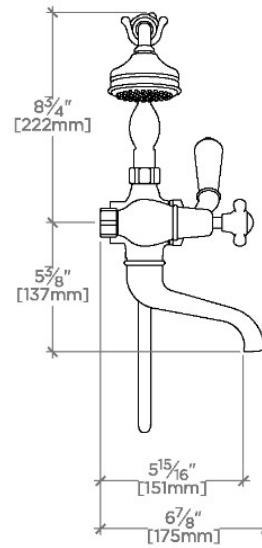

### TECHNICAL DETAILS

ADA Compliance: No  
 Adjustable Versus Fixed Spray: Fixed Spray  
 Depth/Width: 171 mm  
 Flow Restriction Options: 1.75  
 Handle Spread Maximum: 184 mm  
 Handle Spread Minimum: 184 mm  
 Handle Turn Angle: Quarter Turn  
 Handshower Spray Hose Length: 1.5 m  
 Height: 394 mm  
 Index Color Finish And Material: White Porcelain  
 Inlet Connection Size: 3/4"  
 Inlet Connection Type: Female Union Nut  
 Inlet Supply Spread Maximum: 184 mm  
 Inlet Supply Spread Minimum: 184 mm  
 Installation Type: Wall or deck mounted  
 Integrated Diverter: Y  
 Length: 279 mm  
 Primary Material: Brass  
 Restricted Maximum Flow Rate: 6.6 liters/min  
 Suggested Application: Bath  
 Water Pressure Maximum: 5.0 bar  
 Water Pressure Minimum: 1.5 bar  
 Water Pressure Recommended: 3.0 bar

## Easton

EAXT21

Easton Classic Exposed Tub Filler, White Porcelain  
Handshower and Lever Diverter with White Porcelain Indices

TOP VIEW

SCALE: 1/2"=1'-0"

ISO VIEW

SCALE: 1/2"=1'-0"

FRONT VIEW

SCALE: 1/2"=1'-0"

SIDE VIEW

SCALE: 1/2"=1'-0"