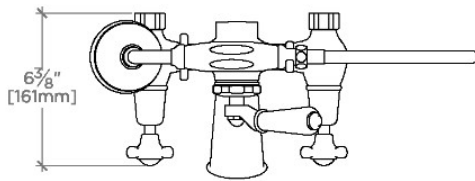

### TECHNICAL DETAILS

ADA Compliance: No  
 Adjustable Versus Fixed Spray: Fixed Spray  
 Depth/Width: 171 mm  
 Flow Restriction Options: 1.75  
 Handle Spread Maximum: 184 mm  
 Handle Spread Minimum: 184 mm  
 Handle Turn Angle: Quarter Turn  
 Handshower Spray Hose Length: 1.5 m  
 Height: 394 mm  
 Index Color Finish And Material: White Porcelain  
 Inlet Connection Size: 3/4"  
 Inlet Connection Type: Female Union Nut  
 Inlet Supply Spread Maximum: 184 mm  
 Inlet Supply Spread Minimum: 184 mm  
 Installation Type: Wall or deck mounted  
 Integrated Diverter: Y  
 Length: 279 mm  
 Primary Material: Brass  
 Restricted Maximum Flow Rate: 6.6 liters/min  
 Suggested Application: Bath  
 Water Pressure Maximum: 5.0 bar  
 Water Pressure Minimum: 1.5 bar  
 Water Pressure Recommended: 3.0 bar

## Easton

EAXT21

Easton Classic Exposed Tub Filler, White Porcelain  
Handshower and Lever Diverter with White Porcelain Indices

TOP VIEW

SCALE: 1/2"=1'-0"

ISO VIEW

SCALE: 1/2"=1'-0"

FRONT VIEW