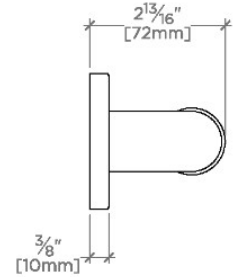

Essentials

EGB236

Essentials Modern 36" Grab Bar

SHOWN IN ESSENTIALS MODERN 36" GRAB BAR | EGB236

TECHNICAL DETAILS

INSPIRATION

Choose with confidence: Well-crafted designs that work with any product in our overall assortment and elevate any setting. Explore a wide range of authentic elements, from freestanding, deck and wall-mounted accessories to furnishings.

CERTIFICATIONS

PRODUCT (NOTES)

Essentials Modern 36" Grab Bar

STYLE NO.	DESCRIPTION	LENGTH
EGB230	Essentials Modern 30" Grab Bar	30" [762mm]
EGB236	Essentials Modern 36" Grab Bar	36" [914mm]
EGB242	Essentials Modern 42" Grab Bar	42" [1067mm]
EGB248	Essentials Modern 48" Grab Bar	48" [1219mm]
EGB260	Essentials Modern 60" Grab Bar	60" [1524mm]

TOP VIEW

SCALE: 3"=1'-0"

FRONT VIEW

SCALE: 3"=1'-0"

SIDE VIEW

SCALE: 3"=1'-0"