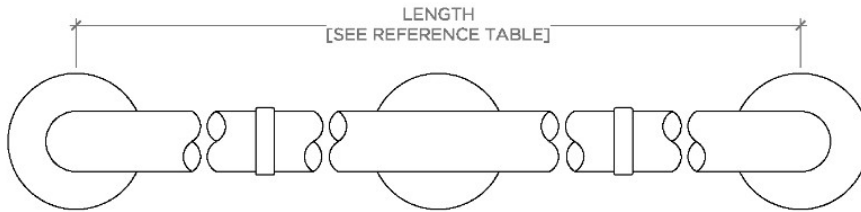

Essentials

EGB236

Essentials Modern 36" Grab Bar

SHOWN IN ESSENTIALS MODERN 36" GRAB BAR | EGB236

TECHNICAL DETAILS

INSPIRATION

Choose with confidence: Well-crafted designs that work with any product in our overall assortment and elevate any setting. Explore a wide range of authentic elements, from freestanding, deck and wall-mounted accessories to furnishings.

CERTIFICATIONS

PRODUCT (NOTES)

Essentials Modern 36" Grab Bar

STYLE NO.	DESCRIPTION	LENGTH
EGB230	Essentials Modern 30" Grab Bar	30" [762mm]
EGB236	Essentials Modern 36" Grab Bar	36" [914mm]
EGB242	Essentials Modern 42" Grab Bar	42" [1067mm]
EGB248	Essentials Modern 48" Grab Bar	48" [1219mm]
EGB260	Essentials Modern 60" Grab Bar	60" [1524mm]

TOP VIEW

SCALE: 3"=1'-0"

FRONT VIEW

SCALE: 3"=1'-0"

SIDE VIEW

SCALE: 3"=1'-0"