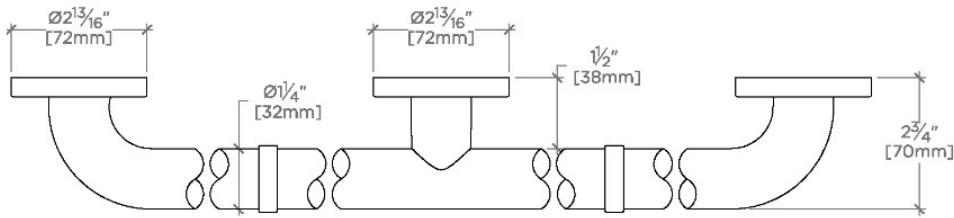

Essentials

EGB236

Essentials Modern 36" Grab Bar

SHOWN IN ESSENTIALS MODERN 36" GRAB BAR | EGB236

TECHNICAL DETAILS

INSPIRATION

Choose with confidence: Well-crafted designs that work with any product in our overall assortment and elevate any setting. Explore a wide range of authentic elements, from freestanding, deck and wall-mounted accessories to furnishings.

CODES & STANDARDS

Meets ASTM F446

PRODUCT FEATURES

Solid Brass

ADA Compliant

Can withstand 250lbs hold force

Modern Style

Center mounting post and escutcheon

CERTIFICATIONS

PRODUCT (NOTES)

Essentials Modern 36" Grab Bar

STYLE NO.	DESCRIPTION	LENGTH
EGB230	Essentials Modern 30" Grab Bar	30" [762mm]
EGB236	Essentials Modern 36" Grab Bar	36" [914mm]
EGB242	Essentials Modern 42" Grab Bar	42" [1067mm]
EGB248	Essentials Modern 48" Grab Bar	48" [1219mm]
EGB260	Essentials Modern 60" Grab Bar	60" [1524mm]

TOP VIEW

SCALE: 3"=1'-0"

FRONT VIEW

SCALE: 3"=1'-0"

SIDE VIEW

SCALE: 3"=1'-0"