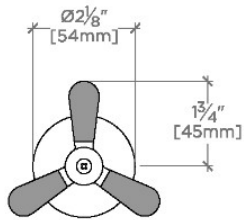

### TECHNICAL DETAILS

ADA Compliance: Yes  
Fittings Hole Diameter: 35 mm  
Handle Turn Angle: Quarter Turn  
Number Of Holes: One Hole  
Primary Material: Brass

## Riverun

RRVC01

Riverun Two-Tone Tri-Spoke Volume Control Handle

TOP VIEW SCALE: 3"=1'-0"

FRONT VIEW SCALE: 3"=1'-0"

SIDE VIEW SCALE: 3"=1'-0"