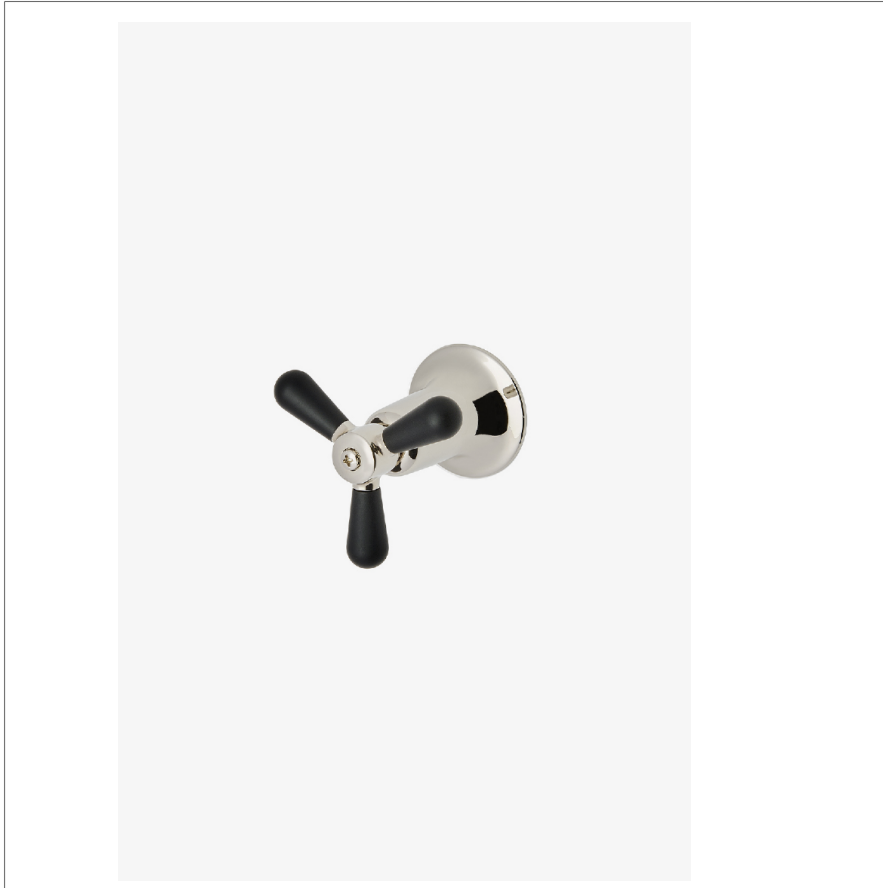

## Riverun

RRVC01

Riverun Two-Tone Tri-Spoke Volume Control Handle

SHOWN IN RIVERUN TWO-TONE TRI-SPOKE VOLUME CONTROL HANDLE | RRVC01

### TECHNICAL DETAILS

ADA Compliance: Yes  
Fittings Hole Diameter: 35 mm  
Handle Turn Angle: Quarter Turn  
Number Of Holes: One Hole  
Primary Material: Brass

### INSPIRATION

This new American classic was designed with simplicity in mind. Featuring streamlined forms and honest details, it's the epitome of quiet elegance.

### PRODUCT FEATURES

Features Two-Tone Tri-Spoke Handle

Used to control water flow to a single waterway outlet such as a showerhead, handshower, or tub spout

Features Two-Tone Tri-Spoke Handle

Stocked in Nickel/Matte Black and Brass/Matte Black