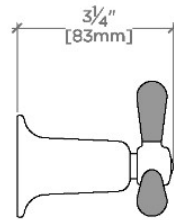

### TECHNICAL DETAILS

ADA Compliance: Yes  
Fittings Hole Diameter: 35 mm  
Handle Turn Angle: Quarter Turn  
Number Of Holes: One Hole  
Primary Material: Brass

## Riverun

RRVC01

Riverun Two-Tone Tri-Spoke Volume Control Handle

TOP VIEW SCALE: 3"=1'-0"

FRONT VIEW SCALE: 3"=1'-0"

SIDE VIEW SCALE: 3"=1'-0"