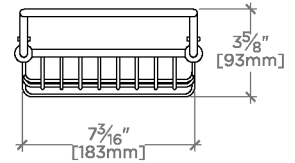

### PRODUCT (NOTES)

Essentials Grand support de baignoire réglable

TOP VIEW

SCALE: 1/2"=1'-0"

FRONT VIEW

SCALE: 1/2"=1'-0"

SIDE VIEW

SCALE: 1/2"=1'-0"