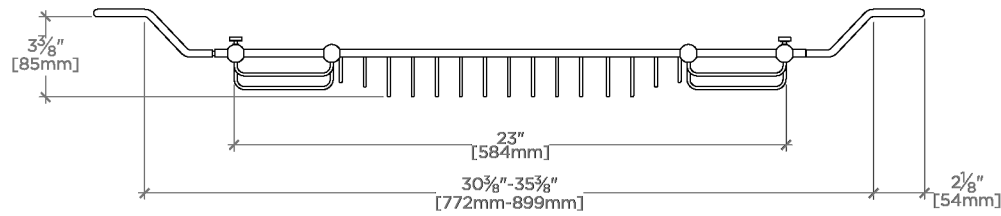

### PRODUCT (NOTES)

Essentials Grand support de baignoire réglable

TOP VIEW

SCALE: 1/2"=1'-0"

FRONT VIEW

SCALE: 1/2"=1'-0"

SIDE VIEW

SCALE: 1/2"=1'-0"