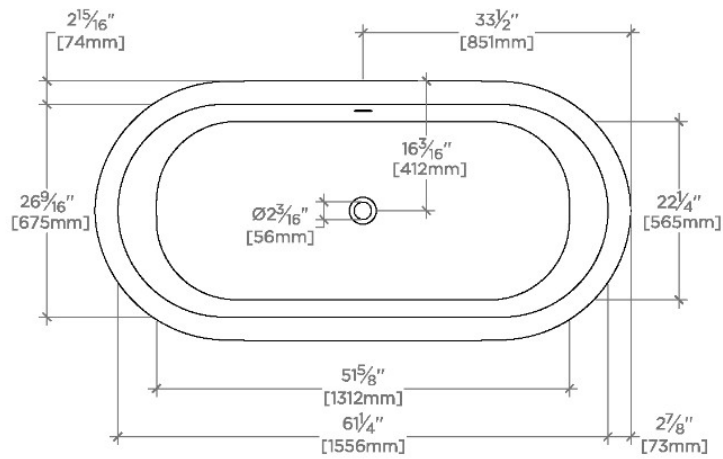

Ibla

IBBT68

Ibla 67" x 32 1/2" x 23 1/2" Freestanding Oval Bathtub with Overflow

SHOWN IN IBLA 67" X 32 1/2" X 23 1/2" FREESTANDING OVAL BATHTUB WITH OVERFLOW | IBBT68

TECHNICAL DETAILS

Adjustable Levelers Feet: N
 Bathing Type: Bathing and Soaking
 Bathing Well Sitting Angle: 1 degree_angle
 Depth To Overflow: 400 mm
 Drain Hole Depth: 49 mm
 Drain Hole Diameter: 56 mm
 Drilling Option: None
 Installation Type: Freestanding
 Overflow Hole Diameter: 60 mm
 Overflow Opening: Yes
 Primary Material: stone
 Single Or Double Ended: Double Ended
 Suggested Application: Bath

CERTIFICATIONS

PRODUCT (NOTES)

WATERWORKS

Ibla

IBBT68

Ibla 67" x 32 1/2" x 23 1/2" Freestanding Oval Bathtub with Overflow

REQUIRED DRAIN UNWO30

TOP VIEW

SCALE: 1/2"=1'-0"

DETAIL VIEW A

SCALE: 1/2"=1'-0"

SIDE VIEW

SCALE: 1/2"=1'-0"

END VIEW

SCALE: 1/2"=1'-0"