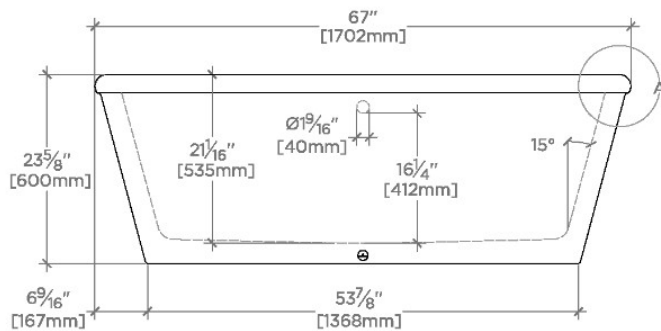

Ibla

IBBT68

Ibla 67" x 32 1/2" x 23 1/2" Freestanding Oval Bathtub with Overflow

SHOWN IN IBLA 67" X 32 1/2" X 23 1/2" FREESTANDING OVAL BATHTUB WITH OVERFLOW | IBBT68

TECHNICAL DETAILS

Adjustable Levelers Feet: N
 Bathing Type: Bathing and Soaking
 Bathing Well Sitting Angle: 1 degree_angle
 Depth To Overflow: 400 mm
 Drain Hole Depth: 49 mm
 Drain Hole Diameter: 56 mm
 Drilling Option: None
 Installation Type: Freestanding
 Overflow Hole Diameter: 60 mm
 Overflow Opening: Yes
 Primary Material: stone
 Single Or Double Ended: Double Ended
 Suggested Application: Bath

CERTIFICATIONS

PRODUCT (NOTES)

WATERWORKS

Ibla

IBBT68

Ibla 67" x 32 1/2" x 23 1/2" Freestanding Oval Bathtub with Overflow

REQUIRED DRAIN UNWO30

TOP VIEW

SCALE: 1/2"=1'-0"

DETAIL VIEW A

SCALE: 1/2"=1'-0"

SIDE VIEW

SCALE: 1/2"=1'-0"

END VIEW

SCALE: 1/2"=1'-0"