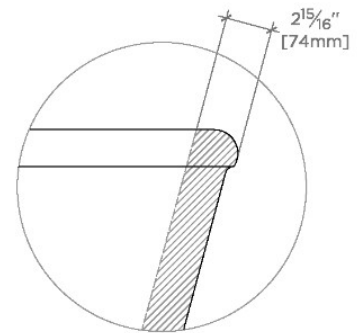

Ibla

IBBT68

Ibla 67" x 32 1/2" x 23 1/2" Freestanding Oval Bathtub with Overflow

SHOWN IN IBLA 67" X 32 1/2" X 23 1/2" FREESTANDING OVAL BATHTUB WITH OVERFLOW | IBBT68

TECHNICAL DETAILS

Adjustable Levelers Feet: N
 Bathing Type: Bathing and Soaking
 Bathing Well Sitting Angle: 1 degree_angle
 Depth To Overflow: 400 mm
 Drain Hole Depth: 49 mm
 Drain Hole Diameter: 56 mm
 Drilling Option: None
 Installation Type: Freestanding
 Overflow Hole Diameter: 60 mm
 Overflow Opening: Yes
 Primary Material: stone
 Single Or Double Ended: Double Ended
 Suggested Application: Bath

CERTIFICATIONS

PRODUCT (NOTES)

WATERWORKS

Ibla

IBBT68

Ibla 67" x 32 1/2" x 23 1/2" Freestanding Oval Bathtub with Overflow

REQUIRED DRAIN UNWO30

TOP VIEW

SCALE: 1/2"=1'-0"

DETAIL VIEW A

SCALE: 1/2"=1'-0"

SIDE VIEW

SCALE: 1/2"=1'-0"

END VIEW

SCALE: 1/2"=1'-0"