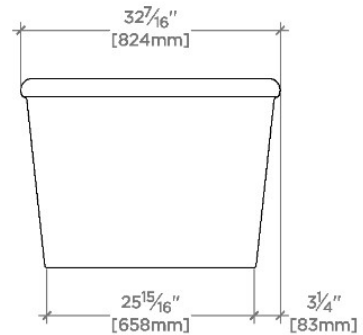

Ibla

IBBT68

Ibla 67" x 32 1/2" x 23 1/2" Freestanding Oval Bathtub with Overflow

SHOWN IN IBLA 67" X 32 1/2" X 23 1/2" FREESTANDING OVAL BATHTUB WITH OVERFLOW | IBBT68

TECHNICAL DETAILS

Adjustable Levelers Feet: N
 Bathing Type: Bathing and Soaking
 Bathing Well Sitting Angle: 1 degree_angle
 Depth To Overflow: 400 mm
 Drain Hole Depth: 49 mm
 Drain Hole Diameter: 56 mm
 Drilling Option: None
 Installation Type: Freestanding
 Overflow Hole Diameter: 60 mm
 Overflow Opening: Yes
 Primary Material: stone
 Single Or Double Ended: Double Ended
 Suggested Application: Bath

CERTIFICATIONS

PRODUCT (NOTES)

WATERWORKS

Ibla

IBBT68

Ibla 67" x 32 1/2" x 23 1/2" Freestanding Oval Bathtub with Overflow

REQUIRED DRAIN UNWO30

TOP VIEW

SCALE: 1/2"=1'-0"

DETAIL VIEW A

SCALE: 1/2"=1'-0"

SIDE VIEW

SCALE: 1/2"=1'-0"

END VIEW

SCALE: 1/2"=1'-0"