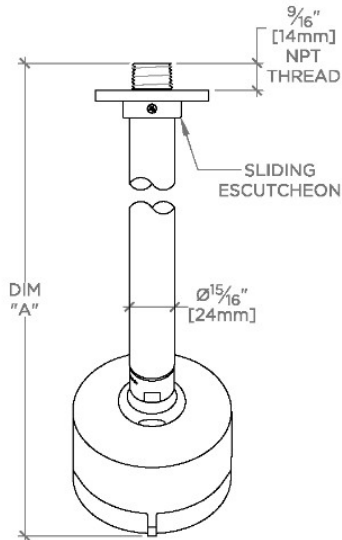

## FLYTE

FLS234

Flyte 3 1/4" Showerhead with Adjustable Spray with 6" Wall Mounted 45 Degree Shower Arm

SHOWN IN FLYTE 3 1/4" SHOWERHEAD WITH ADJUSTABLE SPRAY WITH 6" WALL MOUNTED 45 DEGREE SHOWER ARM | FLS234

### TECHNICAL DETAILS

Adjustable Versus Fixed Spray: Adjustable Spray  
 Fittings Hole Diameter: 1 1/4"  
 Flow Restriction Options: 1.5, 1.75, 2.0  
 Inlet Connection Size: 1/2"  
 Inlet Connection Type: Male NPT  
 Pivot: Y  
 Primary Material: Brass  
 Restricted Maximum Flow Rate: 1.75 gpm  
 Water Pressure Maximum: 85.0 psi  
 Water Pressure Minimum: 20.0 psi  
 Water Pressure Recommended: 45.0 psi

### PRODUCT FEATURES

- Made of Brass
- Features a swivel 3 1/4" showerhead with three adjustable spray patterns
- Includes a 6" wall mounted 45 degree shower arm
- Stocked in Brass, Chrome and Nickel
- Showerhead available in 1.75gpm (6.6L/min) flow rate

## FLS234

Flyte 3 1/4" Showerhead with Adjustable Spray with 6" Wall Mounted 45 Degree Shower Arm

STYLE NO.	DIM "A"	DIM "B"
FLS234	9 <sup>3</sup> / <sub>16</sub> " [250mm]	6 <sup>1</sup> / <sub>4</sub> " [158mm]
ISS234		
FLS235	11 <sup>3</sup> / <sub>16</sub> " [301mm]	8 <sup>1</sup> / <sub>4</sub> " [209mm]
ISS235		