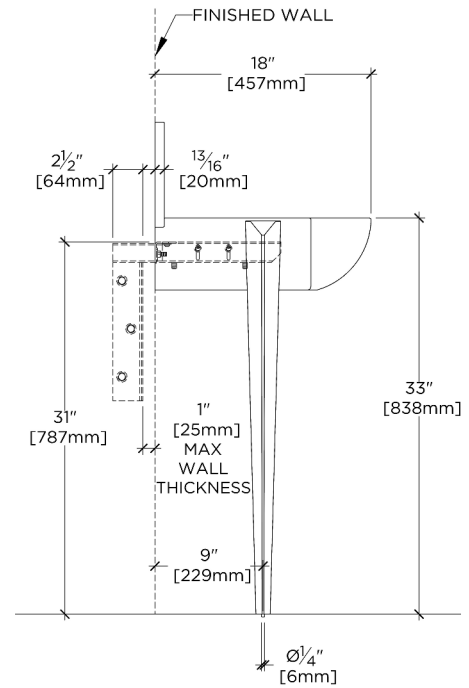

TECHNICAL DETAILS

Depth To Overflow: 2.67"
Drain Hole Depth: 1 7/8"
Drain Hole Diameter: 1 3/4"
Drain Style: Center Drain
Fittings Hole Diameter: 1 3/8"
Overflow Opening: Yes

INSPIRATION

The epitome of transitional elegance, Gio features cast bronze legs with an exclusive dark oxidized finish, and unique hand-sculpted texture. The design's nearly invisible attachment to the marble top creates the illusion of floating stone.

CERTIFICATIONS

PRODUCT (NOTES)

Gio Triangle two legs in Bronze with 36" Doria WALL Mounted Lavatory Sink with Backsplash

TOP VIEW

SCALE: 3/4"=1'-0"

REQUIRED MOUNTING HARDWARE (SOLD SEPARATELY)

STYLE: 106802

DESCRIPTION: UNIVERSAL PAIR (L/R) 14" STAINLESS STEEL ADJUSTABLE CONCEALED SUPPORT BRACKETS, WALL SUPPORT BRACKETS AND HARDWARE FOR WALL MOUNTED STONE SINK.

FRONT VIEW

SCALE: 3/4"=1'-0"

SIDE VIEW

SCALE: 3/4"=1'-0"