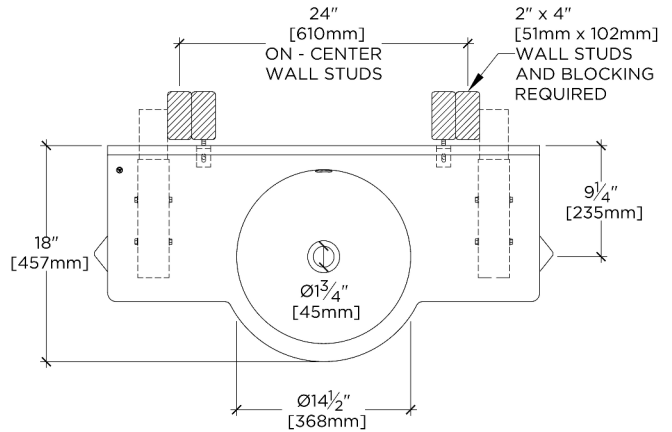

TECHNICAL DETAILS

Depth To Overflow: 2.67"
Drain Hole Depth: 1 7/8"
Drain Hole Diameter: 1 3/4"
Drain Style: Center Drain
Fittings Hole Diameter: 1 3/8"
Overflow Opening: Yes

INSPIRATION

The epitome of transitional elegance, Gio features cast bronze legs with an exclusive dark oxidized finish, and unique hand-sculpted texture. The design's nearly invisible attachment to the marble top creates the illusion of floating stone.

CERTIFICATIONS

PRODUCT (NOTES)

Gio Triangle two legs in Bronze with 36" Doria WALL Mounted Lavatory Sink with Backsplash

TOP VIEW

SCALE: 3/4"=1'-0"

REQUIRED MOUNTING HARDWARE (SOLD SEPARATELY)

STYLE: 106802

DESCRIPTION: UNIVERSAL PAIR (L/R) 14" STAINLESS STEEL ADJUSTABLE CONCEALED SUPPORT BRACKETS, WALL SUPPORT BRACKETS AND HARDWARE FOR WALL MOUNTED STONE SINK.

FRONT VIEW

SCALE: 3/4"=1'-0"

SIDE VIEW

SCALE: 3/4"=1'-0"