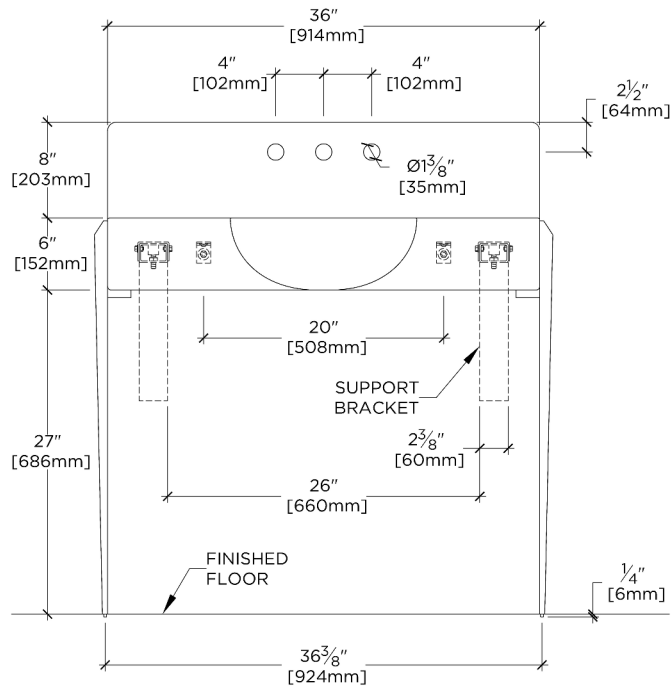

TECHNICAL DETAILS

Depth To Overflow: 2.67"
Drain Hole Depth: 1 7/8"
Drain Hole Diameter: 1 3/4"
Drain Style: Center Drain
Fittings Hole Diameter: 1 3/8"
Overflow Opening: Yes

INSPIRATION

The epitome of transitional elegance, Gio features cast bronze legs with an exclusive dark oxidized finish, and unique hand-sculpted texture. The design's nearly invisible attachment to the marble top creates the illusion of floating stone.

CERTIFICATIONS

PRODUCT (NOTES)

Gio Triangle two legs in Bronze with 36" Doria WALL Mounted Lavatory Sink with Backsplash

TOP VIEW

SCALE: 3/4"=1'-0"

REQUIRED MOUNTING HARDWARE (SOLD SEPARATELY)

STYLE: 106802

DESCRIPTION: UNIVERSAL PAIR (L/R) 14" STAINLESS STEEL ADJUSTABLE CONCEALED SUPPORT BRACKETS, WALL SUPPORT BRACKETS AND HARDWARE FOR WALL MOUNTED STONE SINK.

FRONT VIEW

SCALE: 3/4"=1'-0"

SIDE VIEW

SCALE: 3/4"=1'-0"