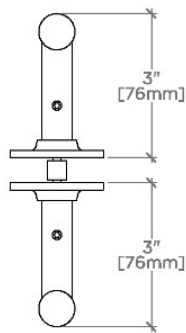

### Bond Double Sided Glass Mounted Hooks

† THIS PRODUCT CAN BE INSTALLED ON GLASS THAT IS  
 1/4" [6mm], 3/8" [10mm], 1/2" [13mm], 3/4" [19mm] OR 7/8" [22mm].

TOP VIEW SCALE: 3"=1'-0"

FRONT VIEW SCALE: 3"=1'-0"

SIDE VIEW SCALE: 3"=1'-0"