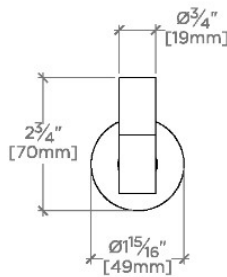

### Bond Double Sided Glass Mounted Hooks

† THIS PRODUCT CAN BE INSTALLED ON GLASS THAT IS  
 1/4" [6mm], 3/8" [10mm], 1/2" [13mm], 3/4" [19mm] OR 7/8" [22mm].

TOP VIEW SCALE: 3"=1'-0"

FRONT VIEW SCALE: 3"=1'-0"

SIDE VIEW SCALE: 3"=1'-0"