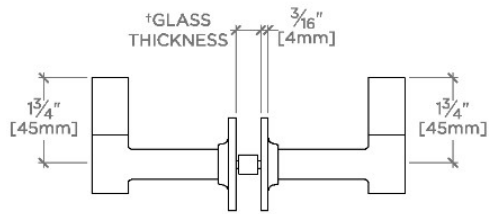

### Bond Double Sided Glass Mounted Hooks

† THIS PRODUCT CAN BE INSTALLED ON GLASS THAT IS  
 1/4" [6mm], 3/8" [10mm], 1/2" [13mm], 3/4" [19mm] OR 7/8" [22mm].

TOP VIEW SCALE: 3"=1'-0"

FRONT VIEW SCALE: 3"=1'-0"

SIDE VIEW SCALE: 3"=1'-0"