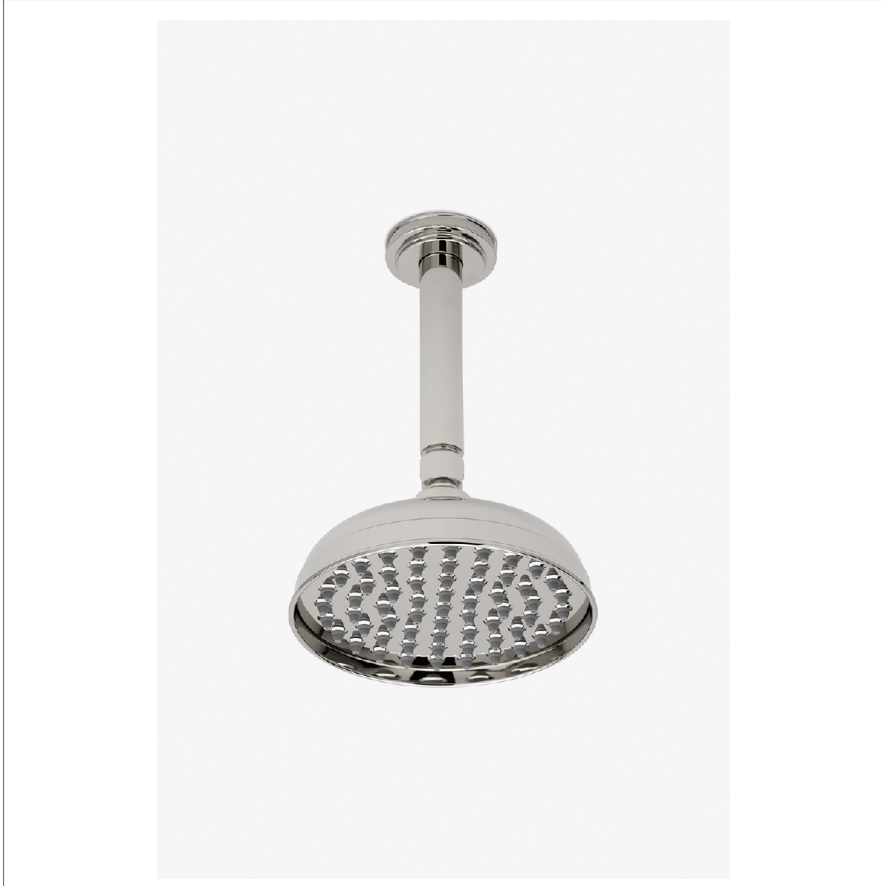

BOULEVARD

BDS160

Boulevard 6" Showerhead with 6" Ceiling Mounted Shower Arm

SHOWN IN BOULEVARD 6" SHOWERHEAD WITH 6" CEILING MOUNTED SHOWER ARM | BDS160

TECHNICAL DETAILS

Adjustable Versus Fixed Spray: Fixed
Fittings Hole Diameter: 1 1/4"
Flow Restriction Options: 1.5, 1.75, 2.0
Inlet Connection Size: 1/2"
Inlet Connection Type: Male NPT
Pivot: Y
Primary Material: Brass
Restricted Maximum Flow Rate: 1.75 gpm
Water Pressure Maximum: 85.0 psi
Water Pressure Minimum: 20.0 psi
Water Pressure Recommended: 45.0 psi

INSPIRATION

Inspiration from 1930s objects evokes extravagance: a strong silhouette, lavish scale and elegant decoration. Machine and artisan hands yield crisp details and curves.

CODES & STANDARDS

BDS160X, ASME A112.18.1/CSA B125.1, CEC(1.5GPM & 1.75GPM Only), WaterSense(1.5GPM, 1.75GPM & 2.0GPM Only), DOE, State of MA

PRODUCT FEATURES

Made of Brass

Features a swivel 6" showerhead with easy clean rubber nozzles

Includes a 6" ceiling mounted shower arm

Stocked in Brass, Chrome, Nickel and Matte Nickel

Showerhead available in 1.75gpm (6.6L/min) flow rate

CERTIFICATIONS

PRODUCT (NOTES)

WATERWORKS

BOULEVARD

BDS160

Boulevard 6" Showerhead with 6" Ceiling Mounted Shower Arm