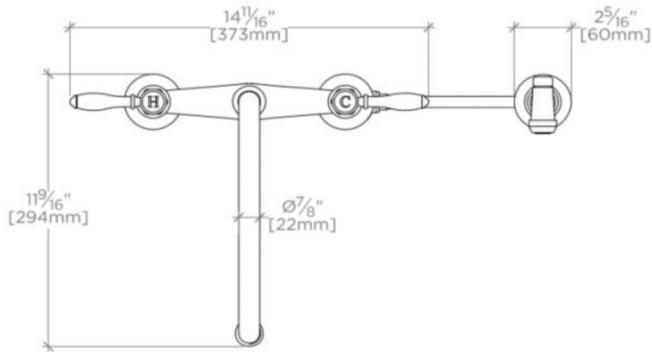

TECHNICAL DETAILS

ADA Compliance: Yes
Depth / Width: 295 mm
Height: 395 mm
Integrated Diverter: Y
Primary Material: Brass
Spout Swivel: Y
Suggested Application: Bar, Kitchen, Laundry

INSPIRATION

Drawing on Edwardian style, Easton is the most extensive Waterworks family; a range of moods and a selection of products from fittings to furniture.

Standard flow rate is 2.2gpm (8.3 L/min) and State of California requires a maximum of 1.8gpm(6.8 L/min). Also

available in other flow options. Contact a sales associate for details.

CERTIFICATIONS

WATERWORKS

EASTON

EAKM44

Easton Vintage Two Hole Bridge Gooseneck Kitchen Faucet, Black Porcelain Lever Handles and Spray

TOP VIEW

SCALE: 1/2"=1'-0"

ISO VIEW

SCALE: 1/2"=1'-0"

FRONT VIEW

SCALE: 1/2"=1'-0"

SIDE VIEW

SCALE: 1/2"=1'-0"