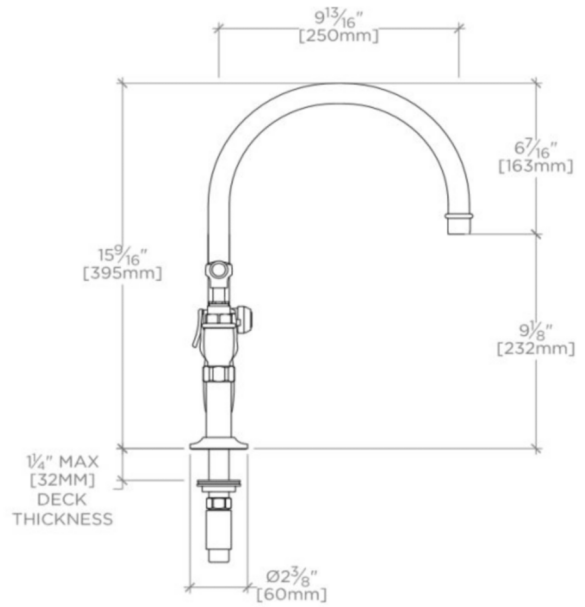

TECHNICAL DETAILS

ADA Compliance: Yes
Depth / Width: 295 mm
Height: 395 mm
Integrated Diverter: Y
Primary Material: Brass
Spout Swivel: Y
Suggested Application: Bar, Kitchen, Laundry

INSPIRATION

Drawing on Edwardian style, Easton is the most extensive Waterworks family; a range of moods and a selection of products from fittings to furniture.

EASTON

EAKM44

Easton Vintage Two Hole Bridge Gooseneck Kitchen Faucet, Black Porcelain Lever Handles and Spray

TOP VIEW

SCALE: 1/2"=1'-0"

ISO VIEW

SCALE: 1/2"=1'-0"

FRONT VIEW

SCALE: 1/2"=1'-0"

SIDE VIEW

SCALE: 1/2"=1'-0"