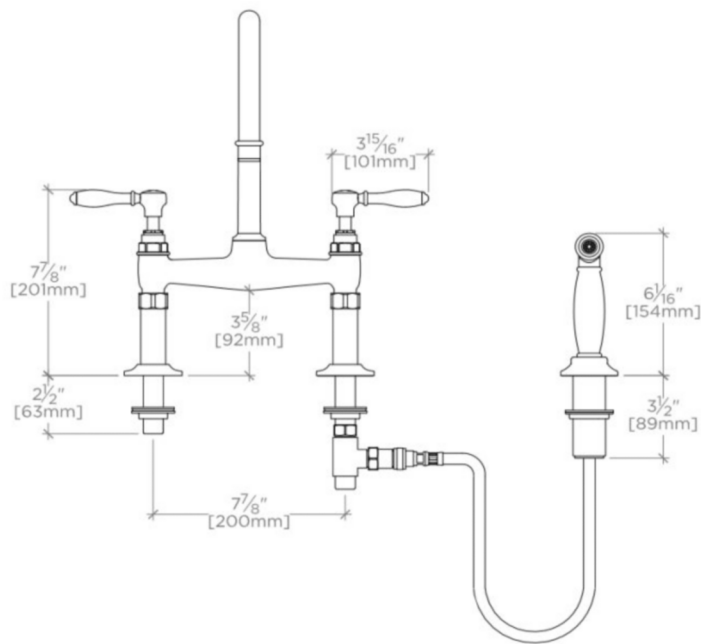

TECHNICAL DETAILS

ADA Compliance: Yes
Depth / Width: 295 mm
Height: 395 mm
Integrated Diverter: Y
Primary Material: Brass
Spout Swivel: Y
Suggested Application: Bar, Kitchen, Laundry

INSPIRATION

Drawing on Edwardian style, Easton is the most extensive Waterworks family; a range of moods and a selection of products from fittings to furniture.

EASTON

EAKM44

Easton Vintage Two Hole Bridge Gooseneck Kitchen Faucet, Black Porcelain Lever Handles and Spray

TOP VIEW

SCALE: 1/2"=1'-0"

ISO VIEW

SCALE: 1/2"=1'-0"

FRONT VIEW

SCALE: 1/2"=1'-0"

SIDE VIEW

SCALE: 1/2"=1'-0"