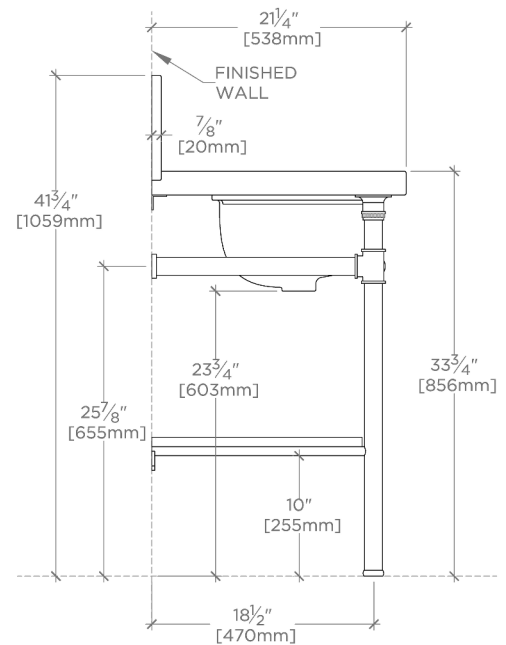

HENRY

HNWS29

Metal Round Single Two Leg Washstand

SHOWN IN METAL ROUND SINGLE TWO LEG WASHSTAND | HNWS29

TECHNICAL DETAILS

ADA Compliance: No
Adjustable Levelers Feet: N
Depth/Width: 20"
Height: 33"
Leg Material: Metal
Length: 29"
Number Of Legs: Four
Primary Material: Brass
Sink Visibility: N

PRODUCT (NOTES)

WATERWORKS

HENRY

HNWS29

Metal Round Single Two Leg Washstand

TOP VIEW

SCALE: 3/4"=1'-0"

FRONT VIEW

SCALE: 3/4"=1'-0"

SIDE VIEW

SCALE: 3/4"=1'-0"