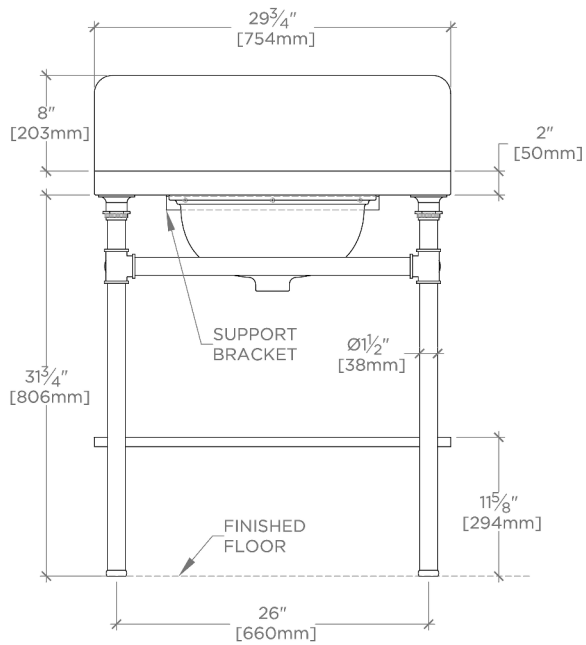

HENRY

HNWS29

Metal Round Single Two Leg Washstand

SHOWN IN METAL ROUND SINGLE TWO LEG WASHSTAND | HNWS29

TECHNICAL DETAILS

ADA Compliance: No
Adjustable Levelers Feet: N
Depth/Width: 20"
Height: 33"
Leg Material: Metal
Length: 29"
Number Of Legs: Four
Primary Material: Brass
Sink Visibility: N

PRODUCT (NOTES)

WATERWORKS

HENRY

HNWS29

Metal Round Single Two Leg Washstand

TOP VIEW

SCALE: 3/4"=1'-0"

FRONT VIEW

SCALE: 3/4"=1'-0"

SIDE VIEW

SCALE: 3/4"=1'-0"