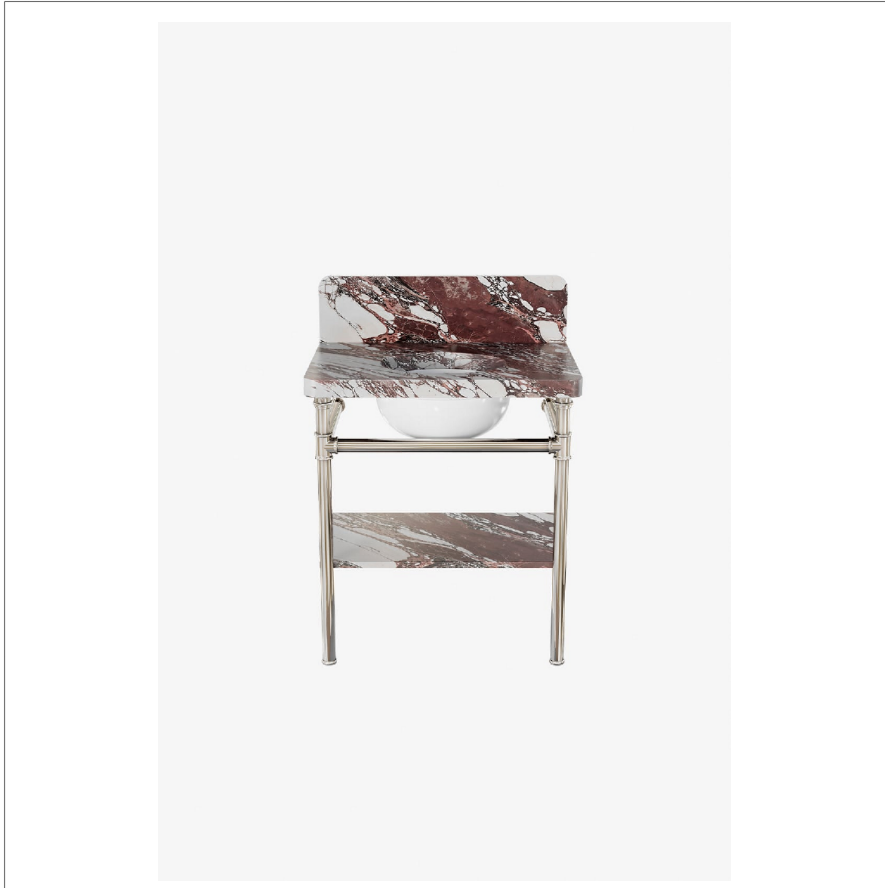

HENRY

HNWS29

Metal Round Single Two Leg Washstand

SHOWN IN METAL ROUND SINGLE TWO LEG WASHSTAND | HNWS29

TECHNICAL DETAILS

ADA Compliance: No
Adjustable Levelers Feet: N
Depth/Width: 20"
Height: 33"
Leg Material: Metal
Length: 29"
Number Of Legs: Four
Primary Material: Brass
Sink Visibility: N

CODES & STANDARDS

PRODUCT FEATURES

Solid Brass

Made in the UK

Slab and backsplash carved from a solid block of stone.

Includes sink and choice of 5CM stone top in one of our 8 standard offerings

CERTIFICATIONS

PRODUCT (NOTES)

WATERWORKS

HENRY

HNWS29

Metal Round Single Two Leg Washstand

TOP VIEW

SCALE: 3/4"=1'-0"

FRONT VIEW

SCALE: 3/4"=1'-0"

SIDE VIEW

SCALE: 3/4"=1'-0"