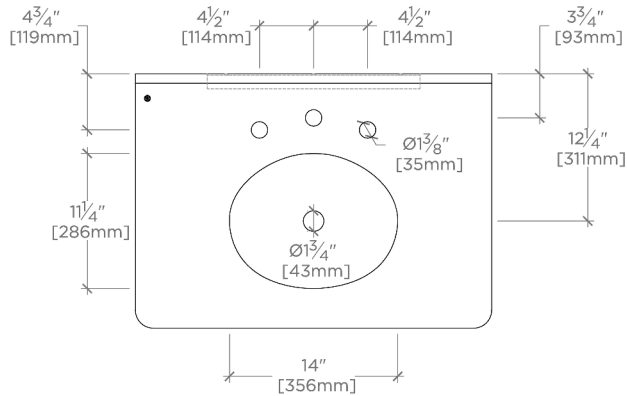

HENRY

HNWS29

Metal Round Single Two Leg Washstand

SHOWN IN METAL ROUND SINGLE TWO LEG WASHSTAND | HNWS29

TECHNICAL DETAILS

ADA Compliance: No
Adjustable Levelers Feet: N
Depth/Width: 20"
Height: 33"
Leg Material: Metal
Length: 29"
Number Of Legs: Four
Primary Material: Brass
Sink Visibility: N

PRODUCT (NOTES)

WATERWORKS

HENRY

HNWS29

Metal Round Single Two Leg Washstand

TOP VIEW

SCALE: 3/4"=1'-0"

FRONT VIEW

SCALE: 3/4"=1'-0"

SIDE VIEW

SCALE: 3/4"=1'-0"