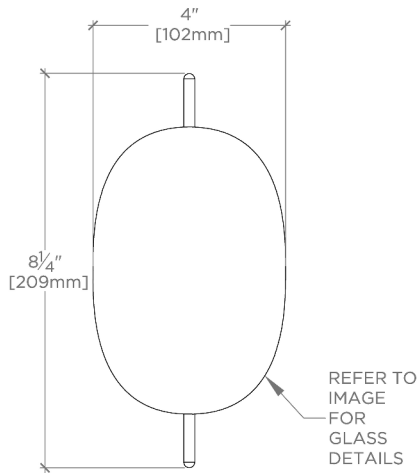

### TECHNICAL DETAILS

Ambient Task: Ambient  
 Depth/Width: 4"  
 Height: 6"  
 Installation Type: Wall or ceiling mounted  
 Interior Exterior Application: Interior Only  
 Length: 4"  
 Light Direction: Omnidirectional from wall surface  
 Orientation: Vertical or Horizontal  
 Primary Material: Brass/Murano glass  
 Safety Warnings: Do not exceed max wattage.  
 Shade Finish: Clear  
 Shade Material: Glass  
 Voltage: 240  
 Wet/Dry: Damp or Dry

## CAMILLA

CA02LT

Camilla Wall / Ceiling Small Oval Flush Mount with Rostrato  
Murano Glass Diffuser

TOP VIEW SCALE: 3"=1'-0"

MOUNTING PLATE SCALE: 3"=1'-0"

FRONT VIEW SCALE: 3"=1'-0"

SIDE VIEW SCALE: 3"=1'-0"