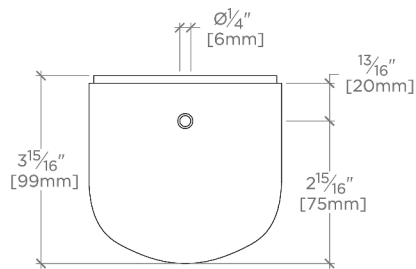

### TECHNICAL DETAILS

Ambient Task: Ambient  
 Depth/Width: 4"  
 Height: 6"  
 Installation Type: Wall or ceiling mounted  
 Interior Exterior Application: Interior Only  
 Length: 4"  
 Light Direction: Omnidirectional from wall surface  
 Orientation: Vertical or Horizontal  
 Primary Material: Brass/Murano glass  
 Safety Warnings: Do not exceed max wattage.  
 Shade Finish: Clear  
 Shade Material: Glass  
 Voltage: 240  
 Wet/Dry: Damp or Dry

## CAMILLA

CA02LT

Camilla Wall / Ceiling Small Oval Flush Mount with Rostrato  
Murano Glass Diffuser

TOP VIEW SCALE: 3"=1'-0"

MOUNTING PLATE SCALE: 3"=1'-0"

FRONT VIEW SCALE: 3"=1'-0"

SIDE VIEW SCALE: 3"=1'-0"