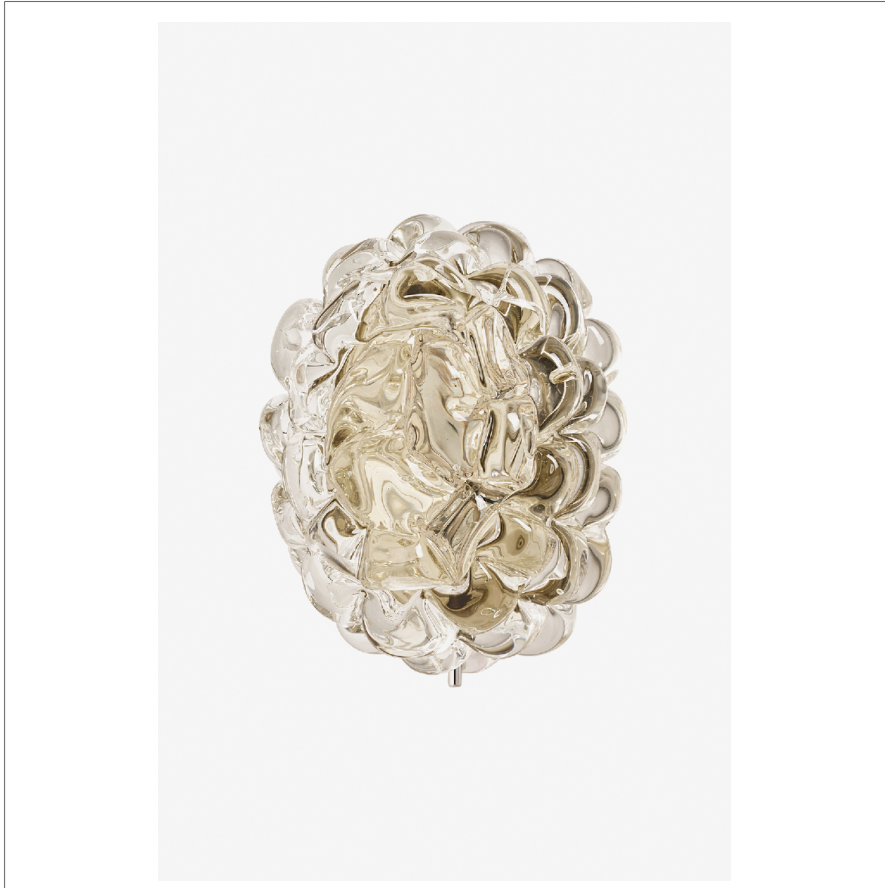

## CAMILLA

CA02LT

Camilla Wall / Ceiling Small Oval Flush Mount with Rostrato Murano Glass Diffuser

SHOWN IN CAMILLA WALL / CEILING SMALL OVAL FLUSH MOUNT WITH ROSTRATO MURANO GLASS DIFFUSER | CA02LT

### TECHNICAL DETAILS

Ambient Task: Ambient  
 Depth/Width: 4"  
 Height: 6"  
 Installation Type: Wall or ceiling mounted  
 Interior Exterior Application: Interior Only  
 Length: 4"  
 Light Direction: Omnidirectional from wall surface  
 Orientation: Vertical or Horizontal  
 Primary Material: Brass/Murano glass  
 Safety Warnings: Do not exceed max wattage.  
 Shade Finish: Clear  
 Shade Material: Glass  
 Voltage: 240  
 Wet/Dry: Damp or Dry