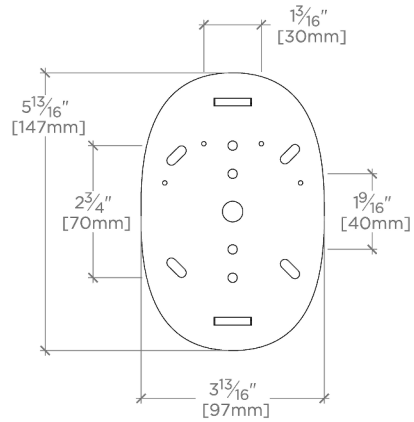

### TECHNICAL DETAILS

Ambient Task: Ambient  
 Depth/Width: 4"  
 Height: 6"  
 Installation Type: Wall or ceiling mounted  
 Interior Exterior Application: Interior Only  
 Length: 4"  
 Light Direction: Omnidirectional from wall surface  
 Orientation: Vertical or Horizontal  
 Primary Material: Brass/Murano glass  
 Safety Warnings: Do not exceed max wattage.  
 Shade Finish: Clear  
 Shade Material: Glass  
 Voltage: 240  
 Wet/Dry: Damp or Dry

## CAMILLA

CA02LT

Camilla Wall / Ceiling Small Oval Flush Mount with Rostrato  
Murano Glass Diffuser

TOP VIEW SCALE: 3"=1'-0"

MOUNTING PLATE SCALE: 3"=1'-0"

FRONT VIEW SCALE: 3"=1'-0"

SIDE VIEW SCALE: 3"=1'-0"