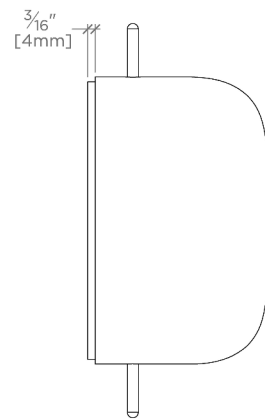

## CAMILLA

CA02LT

Camilla Wall / Ceiling Small Oval Flush Mount with Rostrato Murano Glass Diffuser

SHOWN IN CAMILLA WALL / CEILING SMALL OVAL FLUSH MOUNT WITH ROSTRATO MURANO GLASS DIFFUSER | CA02LT

### TECHNICAL DETAILS

Ambient Task: Ambient  
 Depth/Width: 4"  
 Height: 6"  
 Installation Type: Wall or ceiling mounted  
 Interior Exterior Application: Interior Only  
 Length: 4"  
 Light Direction: Omnidirectional from wall surface  
 Orientation: Vertical or Horizontal  
 Primary Material: Brass/Murano glass  
 Safety Warnings: Do not exceed max wattage.  
 Shade Finish: Clear  
 Shade Material: Glass  
 Voltage: 240  
 Wet/Dry: Damp or Dry

## CAMILLA

CA02LT

Camilla Wall / Ceiling Small Oval Flush Mount with Rostrato  
Murano Glass Diffuser

TOP VIEW SCALE: 3"=1'-0"

MOUNTING PLATE SCALE: 3"=1'-0"

FRONT VIEW SCALE: 3"=1'-0"

SIDE VIEW SCALE: 3"=1'-0"