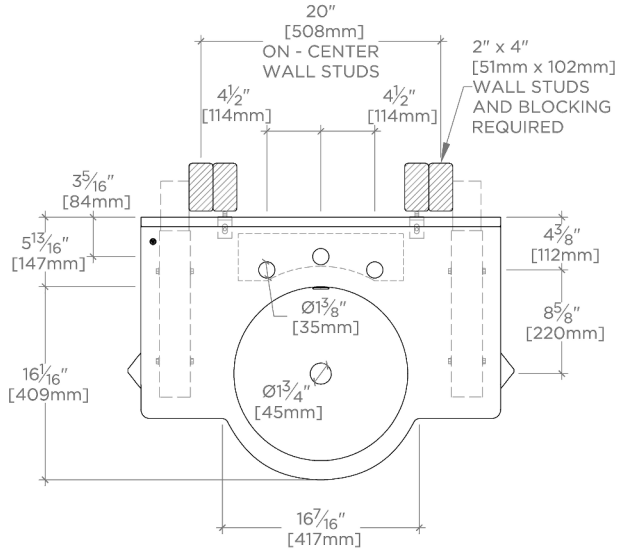

TECHNICAL DETAILS

Depth To Overflow: 2.67"
Drain Hole Depth: 1 7/8"
Drain Hole Diameter: 1 3/4"
Drain Style: Center Drain
Fittings Hole Diameter: 1 3/8"
Overflow Opening: Yes

INSPIRATION

The epitome of transitional elegance, Gio features cast bronze legs with an exclusive dark oxidized finish, and unique hand-sculpted texture. The design's nearly invisible attachment to the marble top creates the illusion of floating stone.

CERTIFICATIONS

PRODUCT (NOTES)

GIO

GIWS03

Gio Triangle two legs in Bronze with 30" Doria DECK
Mounted Lavatory Sink with Backsplash

TOP VIEW

SCALE: 3/4"=1'-0"

REQUIRED MOUNTING HARDWARE (SOLD SEPARATELY)

STYLE: 106801

DESCRIPTION: UNIVERSAL PAIR (L/R) 18" STAINLESS STEEL ADJUSTABLE CONCEALED SUPPORT BRACKETS, WALL SUPPORT BRACKETS AND HARDWARE FOR WALL MOUNTED STONE SINK.

FRONT VIEW

SCALE: 3/4"=1'-0"

SIDE VIEW

SCALE: 3/4"=1'-0"