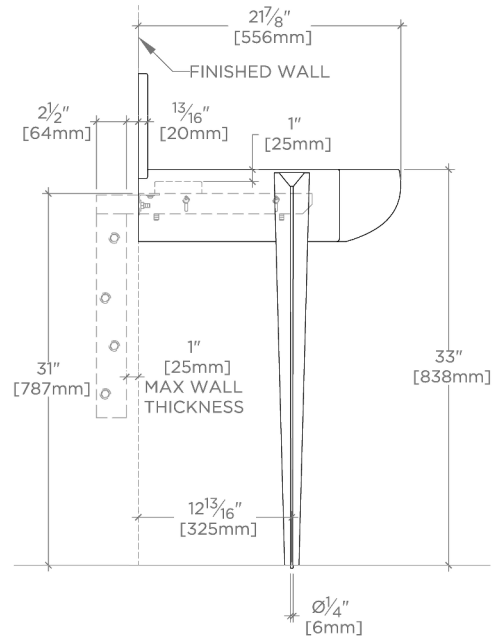

TECHNICAL DETAILS

Depth To Overflow: 2.67"
Drain Hole Depth: 1 7/8"
Drain Hole Diameter: 1 3/4"
Drain Style: Center Drain
Fittings Hole Diameter: 1 3/8"
Overflow Opening: Yes

INSPIRATION

The epitome of transitional elegance, Gio features cast bronze legs with an exclusive dark oxidized finish, and unique hand-sculpted texture. The design's nearly invisible attachment to the marble top creates the illusion of floating stone.

CERTIFICATIONS

PRODUCT (NOTES)

GIO

GIWS03

Gio Triangle two legs in Bronze with 30" Doria DECK
Mounted Lavatory Sink with Backsplash

TOP VIEW

SCALE: 3/4"=1'-0"

REQUIRED MOUNTING HARDWARE (SOLD SEPARATELY)

STYLE: 106801

DESCRIPTION: UNIVERSAL PAIR (L/R) 18" STAINLESS STEEL ADJUSTABLE CONCEALED SUPPORT BRACKETS, WALL SUPPORT BRACKETS AND HARDWARE FOR WALL MOUNTED STONE SINK.

FRONT VIEW

SCALE: 3/4"=1'-0"

SIDE VIEW

SCALE: 3/4"=1'-0"