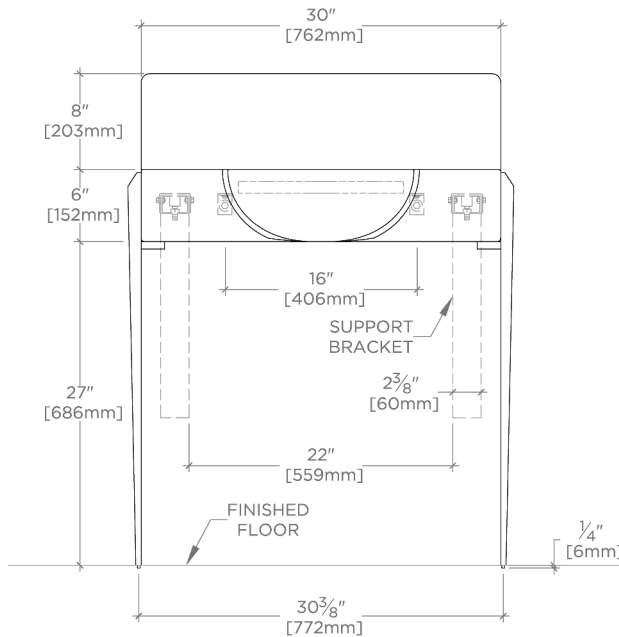

TECHNICAL DETAILS

Depth To Overflow: 2.67"
Drain Hole Depth: 1 7/8"
Drain Hole Diameter: 1 3/4"
Drain Style: Center Drain
Fittings Hole Diameter: 1 3/8"
Overflow Opening: Yes

INSPIRATION

The epitome of transitional elegance, Gio features cast bronze legs with an exclusive dark oxidized finish, and unique hand-sculpted texture. The design's nearly invisible attachment to the marble top creates the illusion of floating stone.

CERTIFICATIONS

PRODUCT (NOTES)

GIO

GIWS03

Gio Triangle two legs in Bronze with 30" Doria DECK
Mounted Lavatory Sink with Backsplash

TOP VIEW

SCALE: 3/4"=1'-0"

REQUIRED MOUNTING HARDWARE (SOLD SEPARATELY)

STYLE: 106801

DESCRIPTION: UNIVERSAL PAIR (L/R) 18" STAINLESS STEEL ADJUSTABLE CONCEALED SUPPORT BRACKETS, WALL SUPPORT BRACKETS AND HARDWARE FOR WALL MOUNTED STONE SINK.

FRONT VIEW

SCALE: 3/4"=1'-0"

SIDE VIEW

SCALE: 3/4"=1'-0"