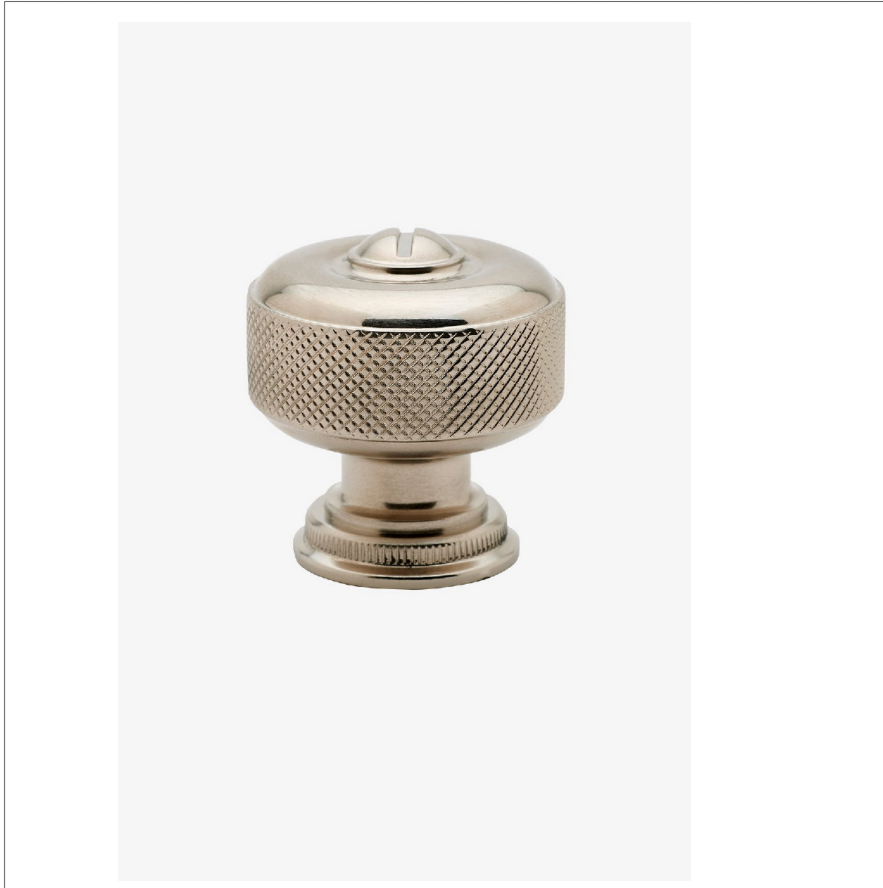

R.W. Atlas

RWHW02

R.W. Atlas 1 1/2" Round Knob

SHOWN IN R.W. ATLAS 1 1/2" ROUND KNOB | RWHW02

TECHNICAL DETAILS

Hardware Primary Material: Brass
Hardware Shape: Knob
Primary Material: Brass
Suggested Application: All Applications

CODES & STANDARDS

PRODUCT FEATURES

Solid Brass

Machined and hand-polished

Made in Portugal

Includes 1 x M4 Pan Head Slot 1" Machine Screw and 1 x M4 Pan Head Slot 1 1/2" Machine Screw

CERTIFICATIONS

Replacement Screws available
PRODUCT (NOTES)