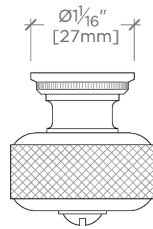

R.W. Atlas

RWHW02

R.W. Atlas 1 1/2" Round Knob

SHOWN IN R.W. ATLAS 1 1/2" ROUND KNOB | RWHW02

TECHNICAL DETAILS

Hardware Primary Material: Brass
Hardware Shape: Knob
Primary Material: Brass
Suggested Application: All Applications

CODES & STANDARDS

PRODUCT FEATURES

Solid Brass

Machined and hand-polished

Made in Portugal

Includes 1 x M4 Pan Head Slot 1" Machine Screw and 1 x M4 Pan Head Slot 1 1/2" Machine Screw

CERTIFICATIONS

Replacement Screws available
PRODUCT (NOTES)

TOP VIEW SCALE: 6"=1'-0"

FRONT VIEW SCALE: 6"=1'-0"

SIDE VIEW SCALE: 6"=1'-0"