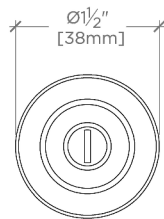

R.W. Atlas

RWHW02

R.W. Atlas 1 1/2" Round Knob

SHOWN IN R.W. ATLAS 1 1/2" ROUND KNOB | RWHW02

TECHNICAL DETAILS

Hardware Primary Material: Brass
Hardware Shape: Knob
Primary Material: Brass
Suggested Application: All Applications

CODES & STANDARDS

PRODUCT FEATURES

Solid Brass

Machined and hand-polished

Made in Portugal

Includes 1 x M4 Pan Head Slot 1" Machine Screw and 1 x M4 Pan Head Slot 1 1/2" Machine Screw

CERTIFICATIONS

Replacement Screws available
PRODUCT (NOTES)

TOP VIEW SCALE: 6"=1'-0"

FRONT VIEW SCALE: 6"=1'-0"

SIDE VIEW SCALE: 6"=1'-0"