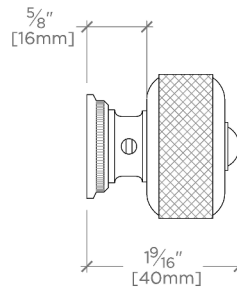

R.W. Atlas

RWHW02

R.W. Atlas 1 1/2" Round Knob

SHOWN IN R.W. ATLAS 1 1/2" ROUND KNOB | RWHW02

TECHNICAL DETAILS

Hardware Primary Material: Brass
Hardware Shape: Knob
Primary Material: Brass
Suggested Application: All Applications

CODES & STANDARDS

PRODUCT FEATURES

Solid Brass

Machined and hand-polished

Made in Portugal

Includes 1 x M4 Pan Head Slot 1" Machine Screw and 1 x M4 Pan Head Slot 1 1/2" Machine Screw

CERTIFICATIONS

Replacement Screws available
PRODUCT (NOTES)

TOP VIEW SCALE: 6"=1'-0"

FRONT VIEW SCALE: 6"=1'-0"

SIDE VIEW SCALE: 6"=1'-0"