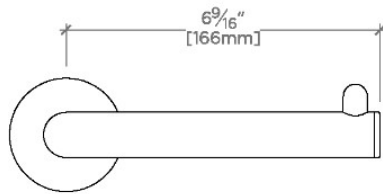

## Flyte

FLPH01

Flyte One Arm Paper Holder

TOP VIEW

SCALE: 3"=1'-0"

FRONT VIEW

SCALE: 3"=1'-0"

SIDE VIEW

SCALE: 3"=1'-0"