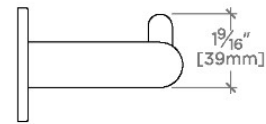

## Flyte

FLPH01

Flyte One Arm Paper Holder

TOP VIEW

SCALE: 3"=1'-0"

FRONT VIEW

SCALE: 3"=1'-0"

SIDE VIEW