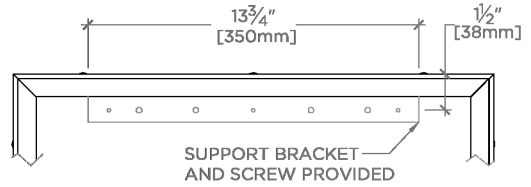

## Henry Chronos

CNMR01

Henry Chronos Grand miroir rectangulaire mural 51 cm x 95 cm x 25 mm

TOP VIEW

SCALE: 1/2"=1'-0"

BACK VIEW

SCALE: 1/2"=1'-0"

FRONT VIEW

SCALE: 1/2"=1'-0"

SIDE VIEW

SCALE: 1/2"=1'-0"