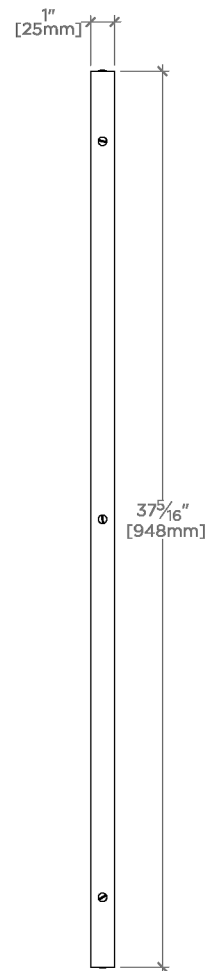

## Henry Chronos

CNMR01

Henry Chronos Grand miroir rectangulaire mural 51 cm x 95 cm x 25 mm

SHOWN IN HENRY CHRONOS GRAND MIROIR RECTANGULAIRE MURAL 51 CM X 95 CM X 25 MM | CNMR01

### TECHNICAL DETAILS

Matériau principal: Laiton  
Application suggérée: Bain

## Henry Chronos

CNMR01

Henry Chronos Grand miroir rectangulaire mural 51 cm x 95 cm x 25 mm

TOP VIEW

SCALE: 1/2"=1'-0"

BACK VIEW

SCALE: 1/2"=1'-0"

FRONT VIEW

SCALE: 1/2"=1'-0"

SIDE VIEW

SCALE: 1/2"=1'-0"