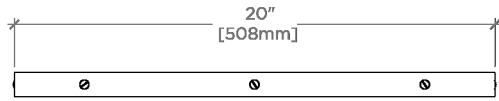

## Henry Chronos

CNMR01

Henry Chronos Grand miroir rectangulaire mural 51 cm x 95 cm x 25 mm

TOP VIEW

SCALE: 1/2"=1'-0"

BACK VIEW

SCALE: 1/2"=1'-0"

FRONT VIEW