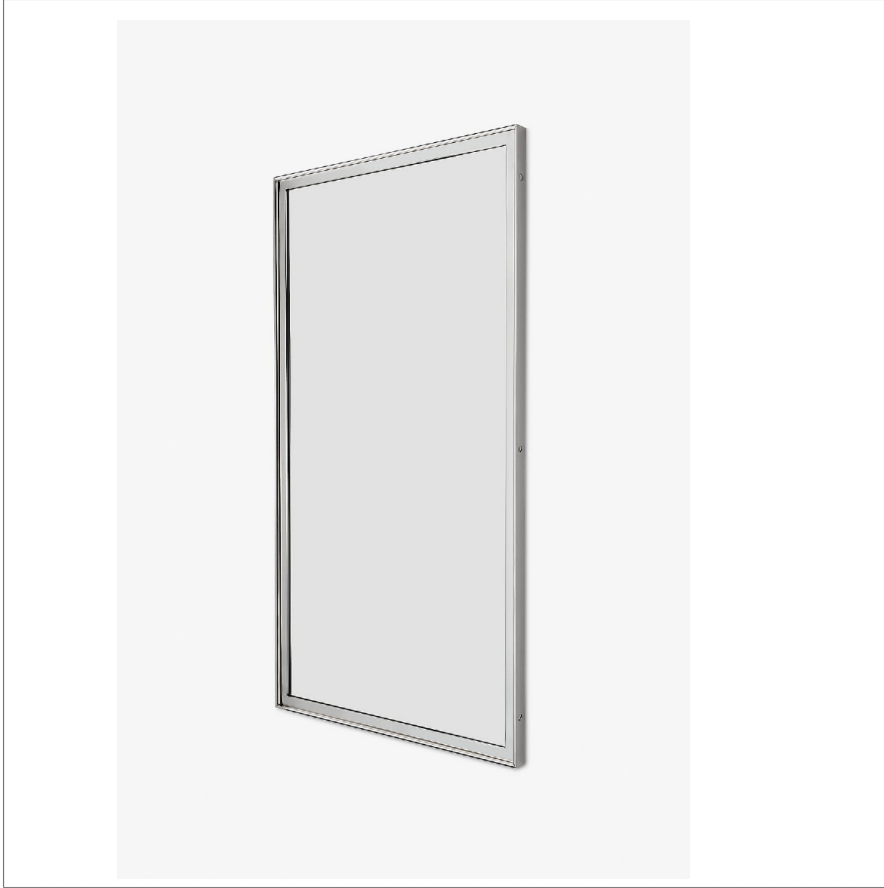

## Henry Chronos

CNMR01

Henry Chronos Grand miroir rectangulaire mural 51 cm x 95 cm x 25 mm

SHOWN IN HENRY CHRONOS GRAND MIROIR RECTANGULAIRE MURAL 51 CM X 95 CM X 25 MM | CNMR01

### TECHNICAL DETAILS

Matériau principal: Laiton  
Application suggérée: Bain

## Henry Chronos

CNMR01

Henry Chronos Grand miroir rectangulaire mural 51 cm x 95 cm x 25 mm

TOP VIEW

SCALE: 1/2"=1'-0"

BACK VIEW

SCALE: 1/2"=1'-0"

FRONT VIEW

SCALE: 1/2"=1'-0"

SIDE VIEW

SCALE: 1/2"=1'-0"