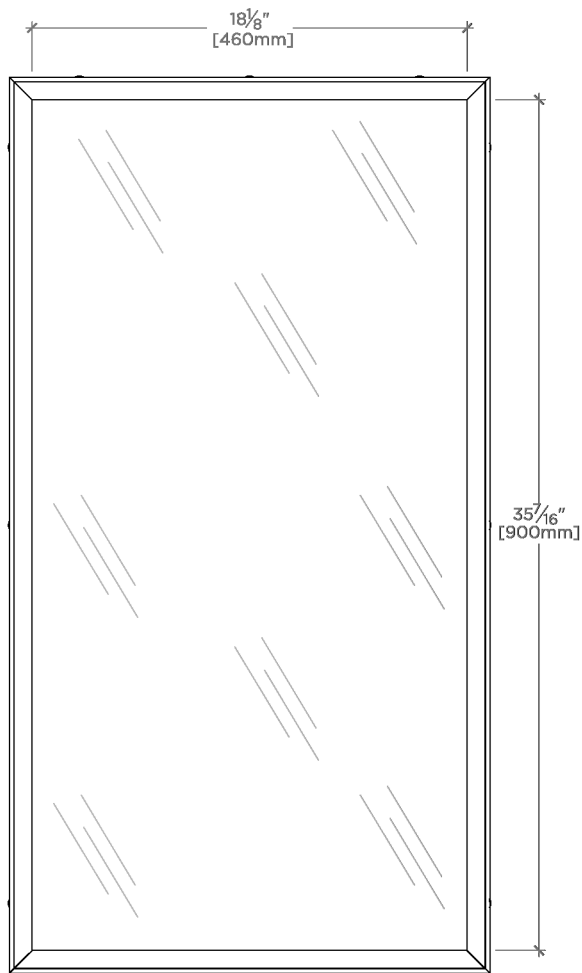

## Henry Chronos

CNMR01

Henry Chronos Grand miroir rectangulaire mural 51 cm x 95 cm x 25 mm

SHOWN IN HENRY CHRONOS GRAND MIROIR RECTANGULAIRE MURAL 51 CM X 95 CM X 25 MM | CNMR01

## Henry Chronos

CNMR01

Henry Chronos Grand miroir rectangulaire mural 51 cm x 95 cm x 25 mm

TOP VIEW

SCALE: 1/2"=1'-0"

BACK VIEW

SCALE: 1/2"=1'-0"

FRONT VIEW

SCALE: 1/2"=1'-0"

SIDE VIEW

SCALE: 1/2"=1'-0"