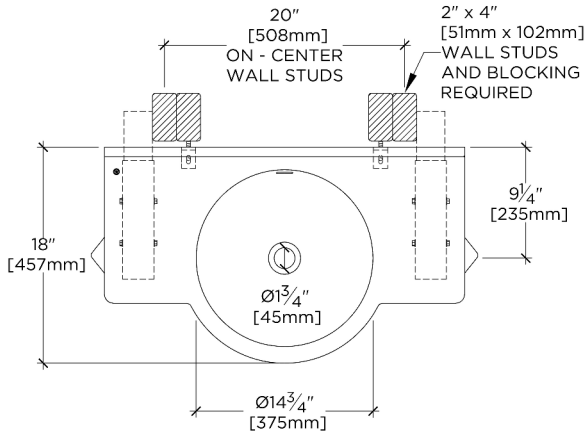

TECHNICAL DETAILS

Depth To Overflow: 2.67"
Drain Hole Depth: 1 7/8"
Drain Hole Diameter: 1 3/4"
Drain Style: Center Drain
Fittings Hole Diameter: 1 3/8"
Overflow Opening: Yes

INSPIRATION

The epitome of transitional elegance, Gio features cast bronze legs with an exclusive dark oxidized finish, and unique hand-sculpted texture. The design's nearly invisible attachment to the marble top creates the illusion of floating stone.

CERTIFICATIONS

PRODUCT (NOTES)

Gio Triangle two legs in Bronze with 30" Doria WALL Mounted Lavatory Sink with Backsplash

TOP VIEW

SCALE: 3/4"=1'-0"

REQUIRED MOUNTING HARDWARE (SOLD SEPARATELY)

STYLE: 106802

DESCRIPTION: UNIVERSAL PAIR (L/R) 14" STAINLESS STEEL ADJUSTABLE CONCEALED SUPPORT BRACKETS, WALL SUPPORT BRACKETS AND HARDWARE FOR WALL MOUNTED STONE SINK.

FRONT VIEW

SCALE: 3/4"=1'-0"

SIDE VIEW

SCALE: 3/4"=1'-0"