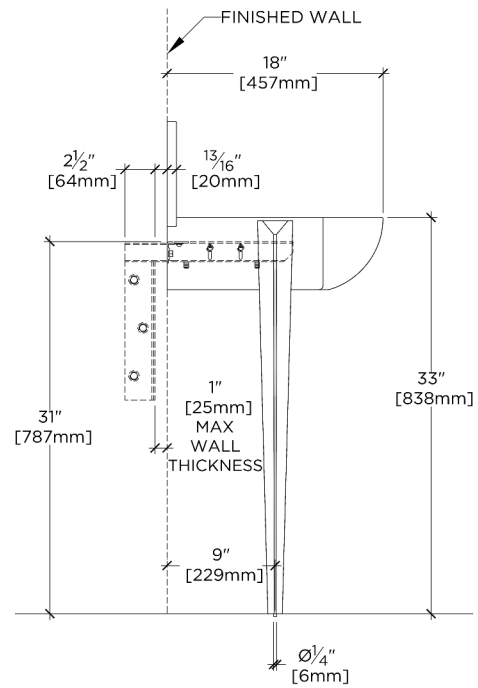

TECHNICAL DETAILS

Depth To Overflow: 2.67"
Drain Hole Depth: 1 7/8"
Drain Hole Diameter: 1 3/4"
Drain Style: Center Drain
Fittings Hole Diameter: 1 3/8"
Overflow Opening: Yes

INSPIRATION

The epitome of transitional elegance, Gio features cast bronze legs with an exclusive dark oxidized finish, and unique hand-sculpted texture. The design's nearly invisible attachment to the marble top creates the illusion of floating stone.

CERTIFICATIONS

PRODUCT (NOTES)

Gio Triangle two legs in Bronze with 30" Doria WALL Mounted Lavatory Sink with Backsplash

TOP VIEW

SCALE: 3/4"=1'-0"

REQUIRED MOUNTING HARDWARE (SOLD SEPARATELY)

STYLE: 106802

DESCRIPTION: UNIVERSAL PAIR (L/R) 14" STAINLESS STEEL ADJUSTABLE CONCEALED SUPPORT BRACKETS, WALL SUPPORT BRACKETS AND HARDWARE FOR WALL MOUNTED STONE SINK.

FRONT VIEW

SCALE: 3/4"=1'-0"

SIDE VIEW

SCALE: 3/4"=1'-0"