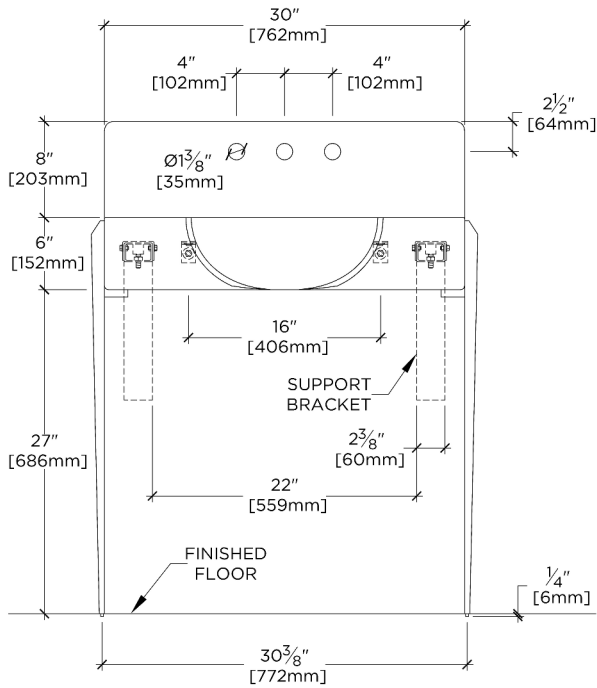

TECHNICAL DETAILS

Depth To Overflow: 2.67"
Drain Hole Depth: 1 7/8"
Drain Hole Diameter: 1 3/4"
Drain Style: Center Drain
Fittings Hole Diameter: 1 3/8"
Overflow Opening: Yes

INSPIRATION

The epitome of transitional elegance, Gio features cast bronze legs with an exclusive dark oxidized finish, and unique hand-sculpted texture. The design's nearly invisible attachment to the marble top creates the illusion of floating stone.

CERTIFICATIONS

PRODUCT (NOTES)

Gio Triangle two legs in Bronze with 30" Doria WALL Mounted Lavatory Sink with Backsplash

TOP VIEW

SCALE: 3/4"=1'-0"

REQUIRED MOUNTING HARDWARE (SOLD SEPARATELY)

STYLE: 106802

DESCRIPTION: UNIVERSAL PAIR (L/R) 14" STAINLESS STEEL ADJUSTABLE CONCEALED SUPPORT BRACKETS, WALL SUPPORT BRACKETS AND HARDWARE FOR WALL MOUNTED STONE SINK.

FRONT VIEW

SCALE: 3/4"=1'-0"

SIDE VIEW

SCALE: 3/4"=1'-0"