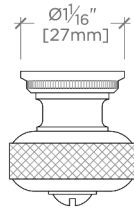

R.W. Atlas

RWHW01

R.W. Atlas 1 1/4" Round Knob

SHOWN IN R.W. ATLAS 1 1/4" ROUND KNOB | RWHW01

TECHNICAL DETAILS

Hardware Primary Material: Brass
Hardware Shape: Knob
Primary Material: Brass
Suggested Application: All Applications

CODES & STANDARDS

PRODUCT FEATURES

Solid Brass

Machined and hand-polished

Made in Portugal

Includes 1 x M4 Pan Head Slot 1" Machine Screw and 1 x M4 Pan Head Slot 1 1/2" Machine Screw

CERTIFICATIONS

Replacement Screws available
PRODUCT (NOTES)

TOP VIEW SCALE: 6"=1'-0"

FRONT VIEW SCALE: 6"=1'-0"

SIDE VIEW SCALE: 6"=1'-0"