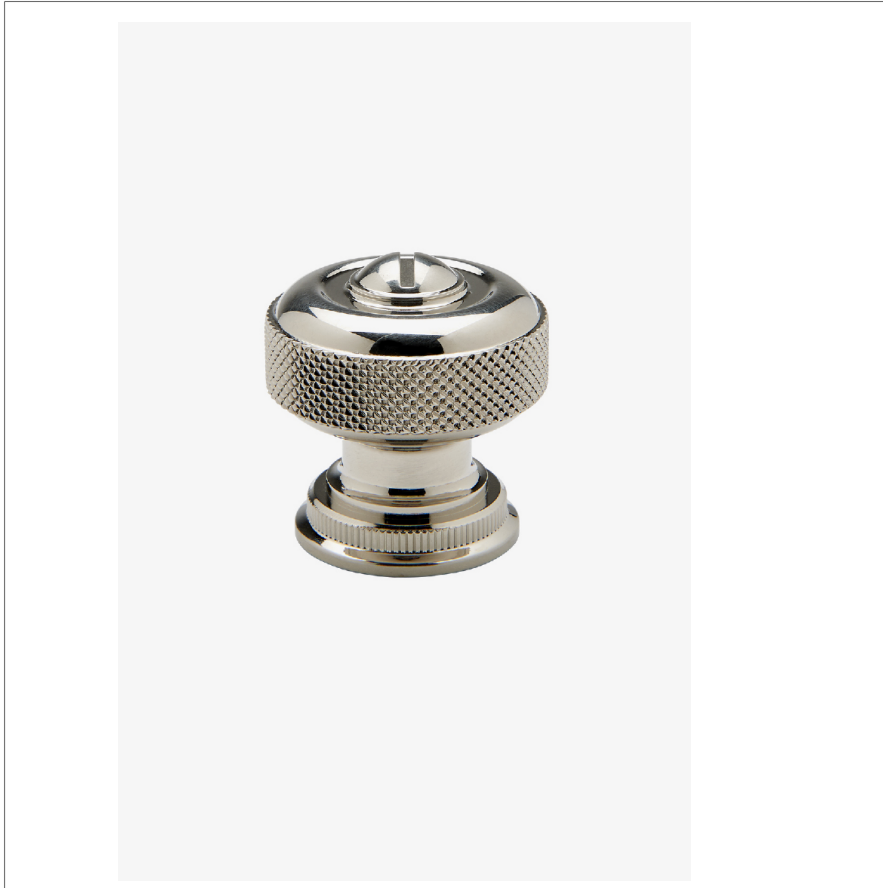

R.W. Atlas

RWHW01

R.W. Atlas 1 1/4" Round Knob

SHOWN IN R.W. ATLAS 1 1/4" ROUND KNOB | RWHW01

TECHNICAL DETAILS

Hardware Primary Material: Brass
Hardware Shape: Knob
Primary Material: Brass
Suggested Application: All Applications

CODES & STANDARDS

PRODUCT FEATURES

Solid Brass

Machined and hand-polished

Made in Portugal

Includes 1 x M4 Pan Head Slot 1" Machine Screw and 1 x M4 Pan Head Slot 1 1/2" Machine Screw

CERTIFICATIONS

Replacement Screws available
PRODUCT (NOTES)