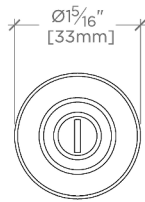

R.W. Atlas

RWHW01

R.W. Atlas 1 1/4" Round Knob

SHOWN IN R.W. ATLAS 1 1/4" ROUND KNOB | RWHW01

TECHNICAL DETAILS

Hardware Primary Material: Brass
Hardware Shape: Knob
Primary Material: Brass
Suggested Application: All Applications

CODES & STANDARDS

PRODUCT FEATURES

Solid Brass

Machined and hand-polished

Made in Portugal

Includes 1 x M4 Pan Head Slot 1" Machine Screw and 1 x M4 Pan Head Slot 1 1/2" Machine Screw

CERTIFICATIONS

Replacement Screws available
PRODUCT (NOTES)

TOP VIEW SCALE: 6"=1'-0"

FRONT VIEW SCALE: 6"=1'-0"

SIDE VIEW SCALE: 6"=1'-0"