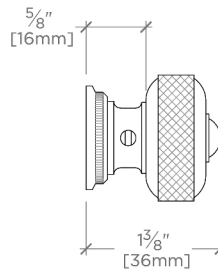

R.W. Atlas

RWHW01

R.W. Atlas 1 1/4" Round Knob

SHOWN IN R.W. ATLAS 1 1/4" ROUND KNOB | RWHW01

TECHNICAL DETAILS

Hardware Primary Material: Brass
Hardware Shape: Knob
Primary Material: Brass
Suggested Application: All Applications

CODES & STANDARDS

PRODUCT FEATURES

Solid Brass

Machined and hand-polished

Made in Portugal

Includes 1 x M4 Pan Head Slot 1" Machine Screw and 1 x M4 Pan Head Slot 1 1/2" Machine Screw

CERTIFICATIONS

Replacement Screws available
PRODUCT (NOTES)

TOP VIEW SCALE: 6"=1'-0"

FRONT VIEW SCALE: 6"=1'-0"

SIDE VIEW SCALE: 6"=1'-0"