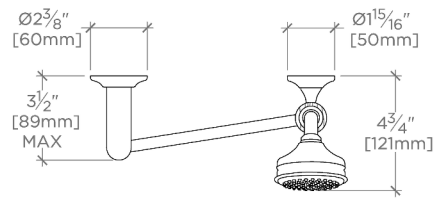

Easton Classic Handshower On Hook with Oak Handle

SHOWN IN EASTON CLASSIC HANDSHOWER ON HOOK WITH OAK HANDLE | EAHS15

TECHNICAL DETAILS

ADA Compliance: When installed per ADA guidelines
 Adjustable Versus Fixed Spray: Fixed Spray
 Depth/Width: 5"
 Diameter Of Head: 3 1/16"
 Fittings Hole Diameter: 1 3/8"
 Flow Restriction Options: 1.75
 Handshower Spray Hose Length: 59"
 Height: 9 1/2"
 Inlet Connection Size: 1/2"
 Inlet Connection Type: Female NPT
 Installation Type: Wall Mounted
 Integrated Diverter: N
 Length: 14"
 Pivot: N
 Primary Material: Brass
 Restricted Maximum Flow Rate: 1.75 gpm
 Suggested Application: Bath
 Water Pressure Maximum: 75.0 psi
 Water Pressure Minimum: 20.0 psi
 Water Pressure Recommended: 45.0 psi

CODES & STANDARDS

EAHS15X, ASME A112.18.1/CSA B125.1, Waterworks Handshowers use check valves compliant to ASME A112.18.3 for backflow protection, CEC, DOE, State of MA

PRODUCT FEATURES

Brass metal is used for all trim and valve components.

Available in 1.75gpm (6.6L/min) flow rate

CERTIFICATIONS

PRODUCT (NOTES)

Easton Classic Handshower On Hook with Oak Handle

TOP VIEW

SCALE: $1\frac{1}{2}"=1'-0"$

FRONT VIEW

SCALE: $1\frac{1}{2}"=1'-0"$

SIDE VIEW

SCALE: $1\frac{1}{2}"=1'-0"$