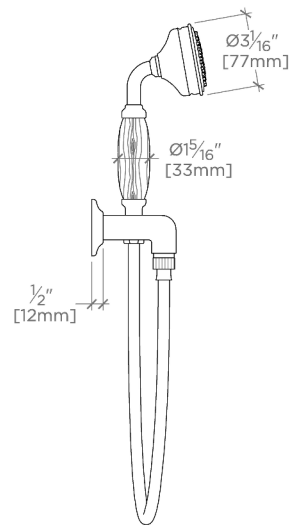

Easton Classic Handshower On Hook with Oak Handle

SHOWN IN EASTON CLASSIC HANDSHOWER ON HOOK WITH OAK HANDLE | EAHS15

TECHNICAL DETAILS

ADA Compliance: When installed per ADA guidelines
 Adjustable Versus Fixed Spray: Fixed Spray
 Depth/Width: 5"
 Diameter Of Head: 3 1/16"
 Fittings Hole Diameter: 1 3/8"
 Flow Restriction Options: 1.75
 Handshower Spray Hose Length: 59"
 Height: 9 1/2"
 Inlet Connection Size: 1/2"
 Inlet Connection Type: Female NPT
 Installation Type: Wall Mounted
 Integrated Diverter: N
 Length: 14"
 Pivot: N
 Primary Material: Brass
 Restricted Maximum Flow Rate: 1.75 gpm
 Suggested Application: Bath
 Water Pressure Maximum: 75.0 psi
 Water Pressure Minimum: 20.0 psi
 Water Pressure Recommended: 45.0 psi

CODES & STANDARDS

EAHS15X, ASME A112.18.1/CSA B125.1, Waterworks Handshowers use check valves compliant to ASME A112.18.3 for backflow protection, CEC, DOE, State of MA

PRODUCT FEATURES

Brass metal is used for all trim and valve components.

Available in 1.75gpm (6.6L/min) flow rate

CERTIFICATIONS

PRODUCT (NOTES)

Easton Classic Handshower On Hook with Oak Handle

TOP VIEW

SCALE: $1\frac{1}{2}"=1'-0"$

FRONT VIEW

SCALE: $1\frac{1}{2}"=1'-0"$

SIDE VIEW

SCALE: $1\frac{1}{2}"=1'-0"$