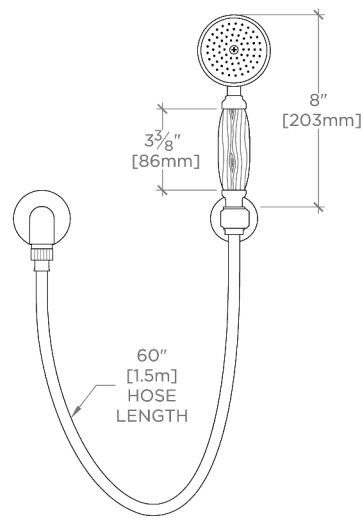

Easton Classic Handshower On Hook with Oak Handle

SHOWN IN EASTON CLASSIC HANDSHOWER ON HOOK WITH OAK HANDLE | EAHS15

TECHNICAL DETAILS

ADA Compliance: When installed per ADA guidelines
 Adjustable Versus Fixed Spray: Fixed Spray
 Depth/Width: 5"
 Diameter Of Head: 3 1/16"
 Fittings Hole Diameter: 1 3/8"
 Flow Restriction Options: 1.75
 Handshower Spray Hose Length: 59"
 Height: 9 1/2"
 Inlet Connection Size: 1/2"
 Inlet Connection Type: Female NPT
 Installation Type: Wall Mounted
 Integrated Diverter: N
 Length: 14"
 Pivot: N
 Primary Material: Brass
 Restricted Maximum Flow Rate: 1.75 gpm
 Suggested Application: Bath
 Water Pressure Maximum: 75.0 psi
 Water Pressure Minimum: 20.0 psi
 Water Pressure Recommended: 45.0 psi

Available in 1.75gpm (6.6L/min) flow rate

CERTIFICATIONS

PRODUCT (NOTES)

Easton Classic Handshower On Hook with Oak Handle

TOP VIEW

SCALE: $1\frac{1}{2}"=1'-0"$

FRONT VIEW

SCALE: $1\frac{1}{2}"=1'-0"$

SIDE VIEW

SCALE: $1\frac{1}{2}"=1'-0"$