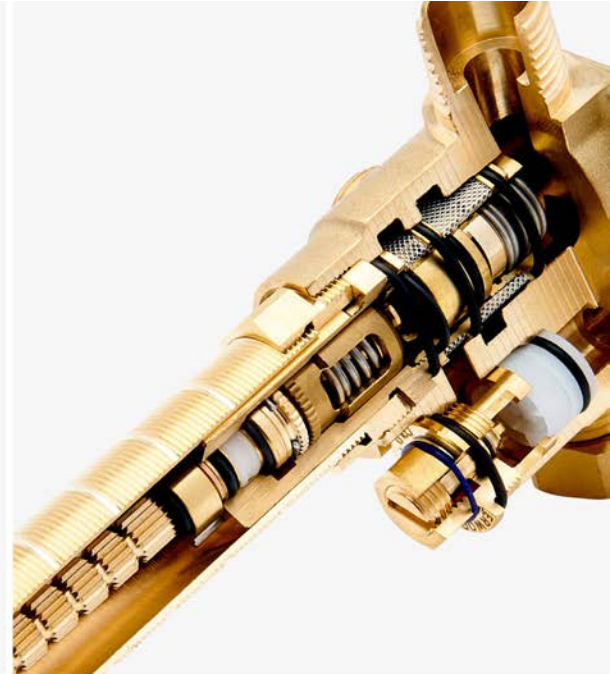

ESTB. 1978

WATERWORKS

ViaWorks

Engineered with generations of bath and kitchen expertise, ViaWorks valves are industry-leading in performance, features, and functionality. Each valve is designed with installers and lifelong service in mind—uncompromising quality built to last generations.