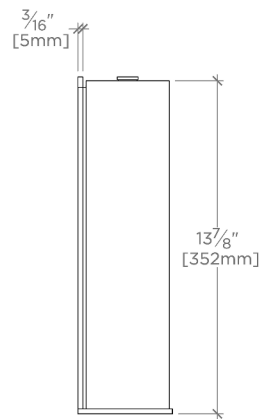

### TECHNICAL DETAILS

Ambient Task: Ambient  
Bulb Type: Dedicated LED  
Depth/Width: 108 mm  
Height: 356 mm  
Installation Type: Wall Mounted  
Interior Exterior Application: Interior Only  
Length: 98 mm  
Light Direction: Omnidirectional from wall surface  
Orientation: Vertical  
Primary Material: Brass  
Safety Warnings: Do not exceed max wattage.  
Shade Finish: White  
Shade Fitter Size: 0 mm  
Shade Material: Glass  
Shade Shape: Rectangular  
Voltage: 240  
Wet/Dry: Damp or Dry

## Finot

NO01LT

Finot Wall Mounted Single Sconce with Rectangular Shade

TOP VIEW SCALE: 1/2"=1'-0"

MOUNTING PLATE SCALE: 1/2"=1'-0"

FRONT VIEW SCALE: 1/2"=1'-0"

SIDE VIEW SCALE: 1/2"=1'-0"