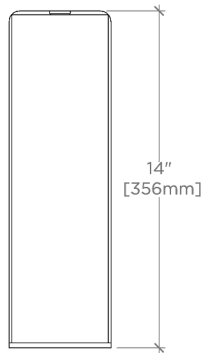

### TECHNICAL DETAILS

Ambient Task: Ambient  
Bulb Type: Dedicated LED  
Depth/Width: 108 mm  
Height: 356 mm  
Installation Type: Wall Mounted  
Interior Exterior Application: Interior Only  
Length: 98 mm  
Light Direction: Omnidirectional from wall surface  
Orientation: Vertical  
Primary Material: Brass  
Safety Warnings: Do not exceed max wattage.  
Shade Finish: White  
Shade Fitter Size: 0 mm  
Shade Material: Glass  
Shade Shape: Rectangular  
Voltage: 240  
Wet/Dry: Damp or Dry

## Finot

NO01LT

Finot Wall Mounted Single Sconce with Rectangular Shade

TOP VIEW SCALE: 1/2"=1'-0"

MOUNTING PLATE SCALE: 1/2"=1'-0"

FRONT VIEW SCALE: 1/2"=1'-0"

SIDE VIEW SCALE: 1/2"=1'-0"