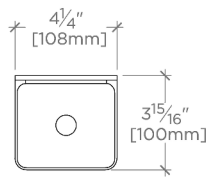

Finot

NO01LT

Finot Wall Mounted Single Sconce with Rectangular Shade

TOP VIEW SCALE: 1/2"=1'-0"