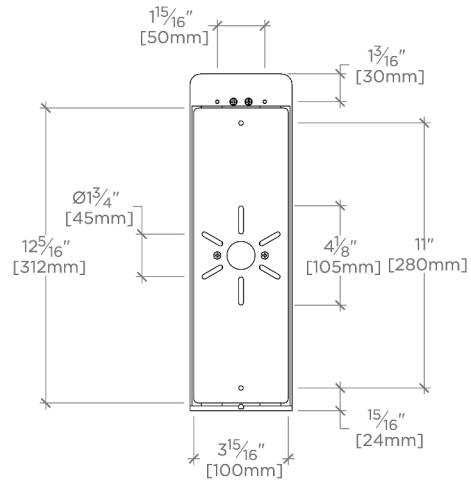

### TECHNICAL DETAILS

Ambient Task: Ambient  
Bulb Type: Dedicated LED  
Depth/Width: 108 mm  
Height: 356 mm  
Installation Type: Wall Mounted  
Interior Exterior Application: Interior Only  
Length: 98 mm  
Light Direction: Omnidirectional from wall surface  
Orientation: Vertical  
Primary Material: Brass  
Safety Warnings: Do not exceed max wattage.  
Shade Finish: White  
Shade Fitter Size: 0 mm  
Shade Material: Glass  
Shade Shape: Rectangular  
Voltage: 240  
Wet/Dry: Damp or Dry

## Finot

NO01LT

Finot Wall Mounted Single Sconce with Rectangular Shade

TOP VIEW SCALE: 1/2"=1'-0"

MOUNTING PLATE SCALE: 1/2"=1'-0"

FRONT VIEW SCALE: 1/2"=1'-0"

SIDE VIEW SCALE: 1/2"=1'-0"