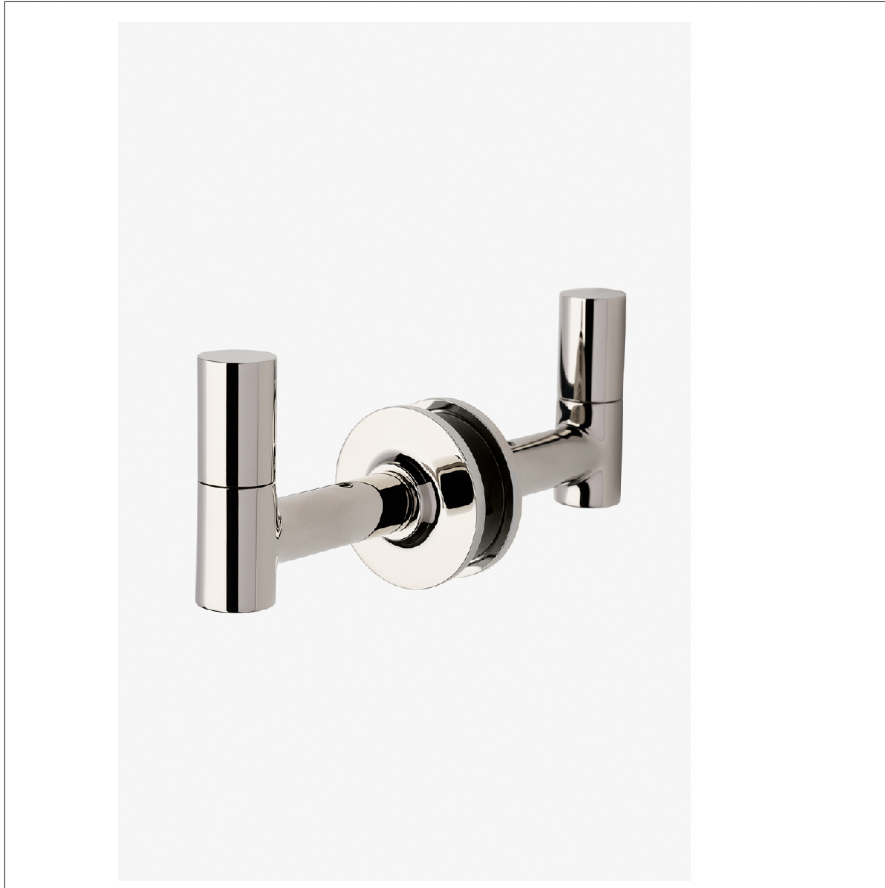

Bond

BRH0G2

Bond Double Sided Glass Mounted Hooks

SHOWN IN BOND DOUBLE SIDED GLASS MOUNTED HOOKS | BRH0G2

TECHNICAL DETAILS

INSPIRATION

Modern designs infused with rare soul and artistry. Explore our wide range of Bond bath and kitchen elements, from fittings to fixtures to hardware.

CODES & STANDARDS

PRODUCT FEATURES

All Mounting Hardware Included

Solid Brass Construction

Can accommodate glass thickness between 1/4" [6mm] to 7/8" [22mm]

Stocked in Brass, Chrome, Nickel and Dark Nickel

CERTIFICATIONS

PRODUCT (NOTES)

Bond Double Sided Glass Mounted Hooks

† THIS PRODUCT CAN BE INSTALLED ON GLASS THAT IS
 1/4" [6mm], 3/8" [10mm], 1/2" [13mm], 3/4" [19mm] OR 7/8" [22mm].

TOP VIEW SCALE: 3"=1'-0"

FRONT VIEW SCALE: 3"=1'-0"

SIDE VIEW SCALE: 3"=1'-0"