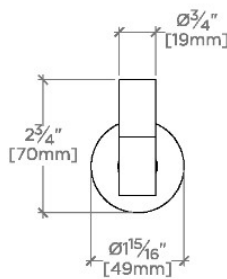

CODES & STANDARDS

PRODUCT FEATURES

All Mounting Hardware Included

Solid Brass Construction

Can accommodate glass thickness between 1/4" [6mm] to 7/8" [22mm]

Stocked in Brass, Chrome, Nickel and Dark Nickel

CERTIFICATIONS

PRODUCT (NOTES)

Bond Double Sided Glass Mounted Hooks

† THIS PRODUCT CAN BE INSTALLED ON GLASS THAT IS
 1/4" [6mm], 3/8" [10mm], 1/2" [13mm], 3/4" [19mm] OR 7/8" [22mm].

TOP VIEW SCALE: 3"=1'-0"

FRONT VIEW SCALE: 3"=1'-0"

SIDE VIEW SCALE: 3"=1'-0"