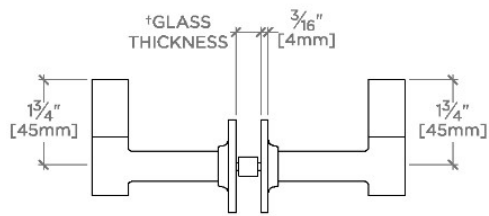

CODES & STANDARDS

PRODUCT FEATURES

All Mounting Hardware Included

Solid Brass Construction

Can accommodate glass thickness between 1/4" [6mm] to 7/8" [22mm]

Stocked in Brass, Chrome, Nickel and Dark Nickel

CERTIFICATIONS

PRODUCT (NOTES)

Bond Double Sided Glass Mounted Hooks

† THIS PRODUCT CAN BE INSTALLED ON GLASS THAT IS
 1/4" [6mm], 3/8" [10mm], 1/2" [13mm], 3/4" [19mm] OR 7/8" [22mm].

TOP VIEW SCALE: 3"=1'-0"

FRONT VIEW SCALE: 3"=1'-0"

SIDE VIEW SCALE: 3"=1'-0"