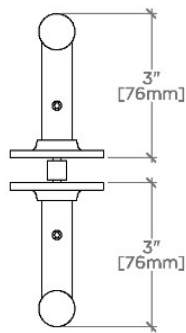

CODES & STANDARDS

PRODUCT FEATURES

All Mounting Hardware Included

Solid Brass Construction

Can accommodate glass thickness between 1/4" [6mm] to 7/8" [22mm]

Stocked in Brass, Chrome, Nickel and Dark Nickel

CERTIFICATIONS

PRODUCT (NOTES)

Bond Double Sided Glass Mounted Hooks

† THIS PRODUCT CAN BE INSTALLED ON GLASS THAT IS
 1/4" [6mm], 3/8" [10mm], 1/2" [13mm], 3/4" [19mm] OR 7/8" [22mm].

TOP VIEW SCALE: 3"=1'-0"

FRONT VIEW SCALE: 3"=1'-0"

SIDE VIEW SCALE: 3"=1'-0"