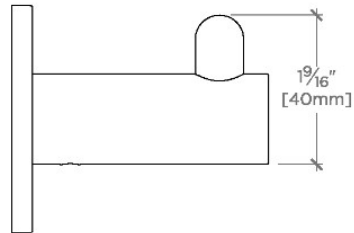

Flyte

Flyte Single Hook

FLRH01

SHOWN IN FLYTE SINGLE HOOK | FLRH01

TECHNICAL DETAILS

Adjustable Levelers Feet: N
Hardware Shape: Hook
Installation Type: Wall Mounted
Primary Material: Brass
Suggested Application: Bath

Made of Brass

Wall Mounted

CERTIFICATIONS

PRODUCT (NOTES)

Flyte

Flyte Single Hook

FLRH01

TOP VIEW SCALE: 6"=1'-0"

FRONT VIEW SCALE: 6"=1'-0"

SIDE VIEW SCALE: 6"=1'-0"