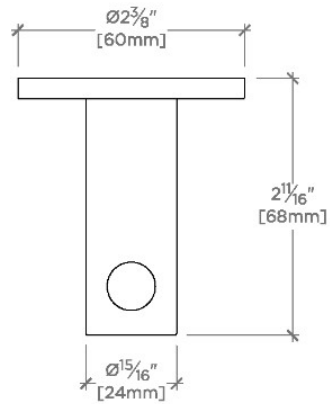

Flyte

Flyte Single Hook

FLRH01

SHOWN IN FLYTE SINGLE HOOK | FLRH01

TECHNICAL DETAILS

Adjustable Levelers Feet: N
Hardware Shape: Hook
Installation Type: Wall Mounted
Primary Material: Brass
Suggested Application: Bath

Made of Brass

Wall Mounted

CERTIFICATIONS

PRODUCT (NOTES)

Flyte

Flyte Single Hook

FLRH01

TOP VIEW SCALE: 6"=1'-0"

FRONT VIEW SCALE: 6"=1'-0"

SIDE VIEW SCALE: 6"=1'-0"