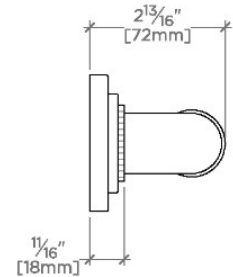

ESSENTIALS

EGB342

Essentials Transitional 42" Grab Bar

SHOWN IN ESSENTIALS TRANSITIONAL 42" GRAB BAR | EGB342

TECHNICAL DETAILS

INSPIRATION

Choose with confidence: Well-crafted designs that work with any product in our overall assortment and elevate any setting. Explore a wide range of authentic elements, from freestanding, deck and wall-mounted accessories to furnishings.

CERTIFICATIONS

PRODUCT (NOTES)

WATERWORKS

ESSENTIALS

EGB342

Essentials Transitional 42" Grab Bar

STYLE NO.	DESCRIPTION	LENGTH
EGB330	Essentials Transitional 30" Grab Bar	30" [762mm]
EGB336	Essentials Transitional 36" Grab Bar	36" [914mm]
EGB342	Essentials Transitional 42" Grab Bar	42" [1067mm]
EGB348	Essentials Transitional 48" Grab Bar	48" [1219mm]
EGB360	Essentials Transitional 60" Grab Bar	60" [1524mm]

TOP VIEW

SCALE: 3"=1'-0"

FRONT VIEW

SCALE: 3"=1'-0"

SIDE VIEW

SCALE: 3"=1'-0"