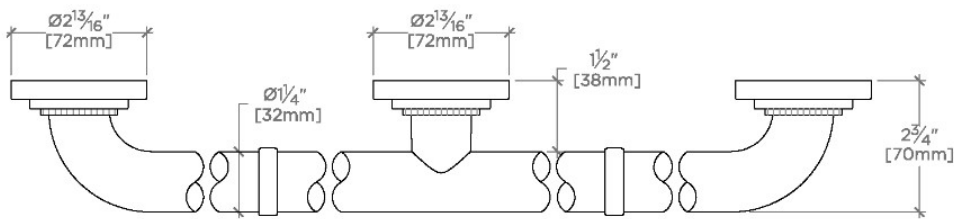

ESSENTIALS

EGB342

Essentials Transitional 42" Grab Bar

SHOWN IN ESSENTIALS TRANSITIONAL 42" GRAB BAR | EGB342

TECHNICAL DETAILS

INSPIRATION

Choose with confidence: Well-crafted designs that work with any product in our overall assortment and elevate any setting. Explore a wide range of authentic elements, from freestanding, deck and wall-mounted accessories to furnishings.

CERTIFICATIONS

PRODUCT (NOTES)

WATERWORKS

ESSENTIALS

EGB342

Essentials Transitional 42" Grab Bar

STYLE NO.	DESCRIPTION	LENGTH
EGB330	Essentials Transitional 30" Grab Bar	30" [762mm]
EGB336	Essentials Transitional 36" Grab Bar	36" [914mm]
EGB342	Essentials Transitional 42" Grab Bar	42" [1067mm]
EGB348	Essentials Transitional 48" Grab Bar	48" [1219mm]
EGB360	Essentials Transitional 60" Grab Bar	60" [1524mm]

TOP VIEW

SCALE: 3"=1'-0"

FRONT VIEW

SCALE: 3"=1'-0"

SIDE VIEW

SCALE: 3"=1'-0"