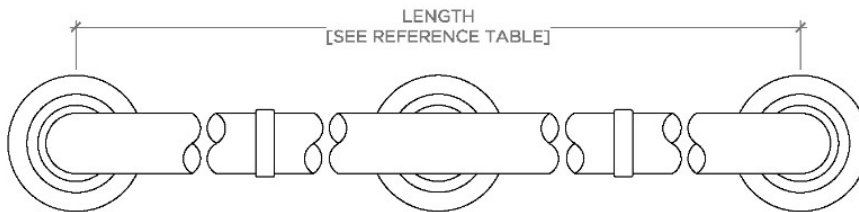

ESSENTIALS

EGB342

Essentials Transitional 42" Grab Bar

SHOWN IN ESSENTIALS TRANSITIONAL 42" GRAB BAR | EGB342

TECHNICAL DETAILS

INSPIRATION

Choose with confidence: Well-crafted designs that work with any product in our overall assortment and elevate any setting. Explore a wide range of authentic elements, from freestanding, deck and wall-mounted accessories to furnishings.

CODES & STANDARDS

Meets ASTM F446

PRODUCT FEATURES

Solid Brass

ADA Compliant

Can withstand 250lbs hold force

Transitional Style

Center mounting post and escutcheon

CERTIFICATIONS

PRODUCT (NOTES)

WATERWORKS

ESSENTIALS

EGB342

Essentials Transitional 42" Grab Bar

STYLE NO.	DESCRIPTION	LENGTH
EGB330	Essentials Transitional 30" Grab Bar	30" [762mm]
EGB336	Essentials Transitional 36" Grab Bar	36" [914mm]
EGB342	Essentials Transitional 42" Grab Bar	42" [1067mm]
EGB348	Essentials Transitional 48" Grab Bar	48" [1219mm]
EGB360	Essentials Transitional 60" Grab Bar	60" [1524mm]

TOP VIEW

SCALE: 3"=1'-0"

FRONT VIEW

SCALE: 3"=1'-0"

SIDE VIEW

SCALE: 3"=1'-0"