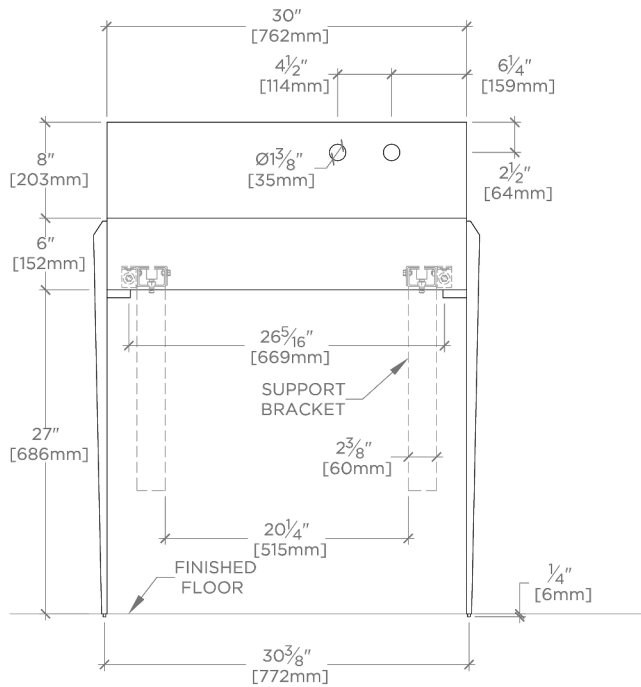

TECHNICAL DETAILS

Depth To Overflow: 2.67"
Drain Hole Depth: 1 7/8"
Drain Hole Diameter: 1 3/4"
Drain Style: Center Drain
Fittings Hole Diameter: 1 3/8"
Overflow Opening: Yes

INSPIRATION

The epitome of transitional elegance, Gio features cast bronze legs with an exclusive dark oxidized finish, and unique hand-sculpted texture. The design's nearly invisible attachment to the marble top creates the illusion of floating stone.

CERTIFICATIONS

PRODUCT (NOTES)

Gio Triangle two legs in Bronze with 30" Marta WALL Mounted Lavatory Sink with Backsplash

TOP VIEW

SCALE: 3/4"=1'-0"

REQUIRED MOUNTING HARDWARE (SOLD SEPARATELY)

STYLE: 106801

DESCRIPTION: UNIVERSAL PAIR (L/R) 18" STAINLESS STEEL ADJUSTABLE CONCEALED SUPPORT BRACKETS, WALL SUPPORT BRACKETS AND HARDWARE FOR WALL MOUNTED STONE SINK.

FRONT VIEW

SCALE: 3/4"=1'-0"

SIDE VIEW

SCALE: 3/4"=1'-0"