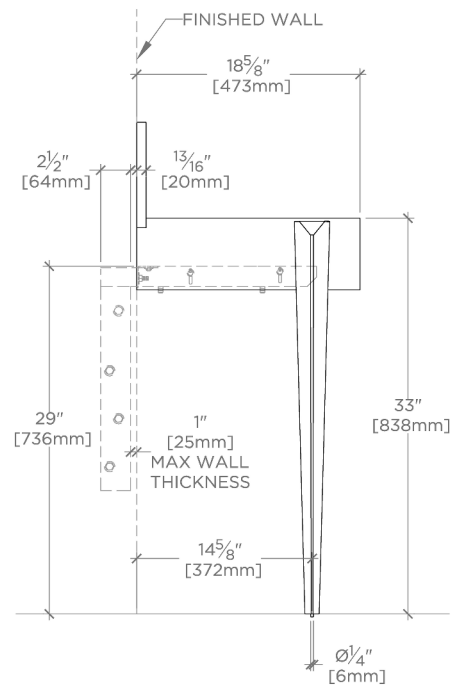

TECHNICAL DETAILS

Depth To Overflow: 2.67"
Drain Hole Depth: 1 7/8"
Drain Hole Diameter: 1 3/4"
Drain Style: Center Drain
Fittings Hole Diameter: 1 3/8"
Overflow Opening: Yes

INSPIRATION

The epitome of transitional elegance, Gio features cast bronze legs with an exclusive dark oxidized finish, and unique hand-sculpted texture. The design's nearly invisible attachment to the marble top creates the illusion of floating stone.

CERTIFICATIONS

PRODUCT (NOTES)

Gio Triangle two legs in Bronze with 30" Marta WALL Mounted Lavatory Sink with Backsplash

TOP VIEW

SCALE: 3/4"=1'-0"

REQUIRED MOUNTING HARDWARE (SOLD SEPARATELY)

STYLE: 106801

DESCRIPTION: UNIVERSAL PAIR (L/R) 18" STAINLESS STEEL ADJUSTABLE CONCEALED SUPPORT BRACKETS, WALL SUPPORT BRACKETS AND HARDWARE FOR WALL MOUNTED STONE SINK.

FRONT VIEW

SCALE: 3/4"=1'-0"

SIDE VIEW

SCALE: 3/4"=1'-0"