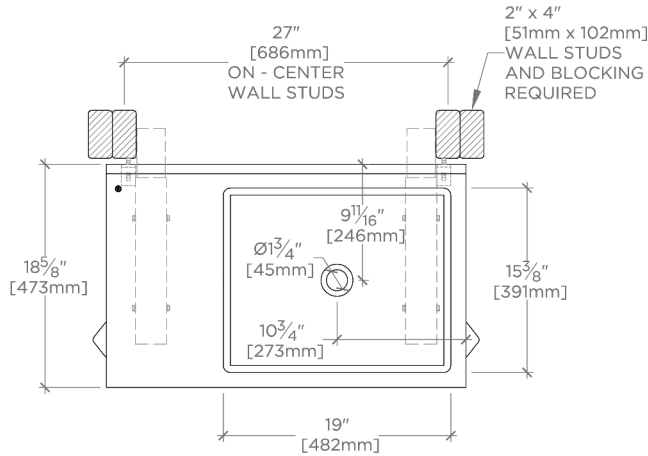

TECHNICAL DETAILS

Depth To Overflow: 2.67"
Drain Hole Depth: 1 7/8"
Drain Hole Diameter: 1 3/4"
Drain Style: Center Drain
Fittings Hole Diameter: 1 3/8"
Overflow Opening: Yes

INSPIRATION

The epitome of transitional elegance, Gio features cast bronze legs with an exclusive dark oxidized finish, and unique hand-sculpted texture. The design's nearly invisible attachment to the marble top creates the illusion of floating stone.

CERTIFICATIONS

PRODUCT (NOTES)

Gio Triangle two legs in Bronze with 30" Marta WALL Mounted Lavatory Sink with Backsplash

TOP VIEW

SCALE: 3/4"=1'-0"

REQUIRED MOUNTING HARDWARE (SOLD SEPARATELY)

STYLE: 106801

DESCRIPTION: UNIVERSAL PAIR (L/R) 18" STAINLESS STEEL ADJUSTABLE CONCEALED SUPPORT BRACKETS, WALL SUPPORT BRACKETS AND HARDWARE FOR WALL MOUNTED STONE SINK.

FRONT VIEW

SCALE: 3/4"=1'-0"

SIDE VIEW

SCALE: 3/4"=1'-0"