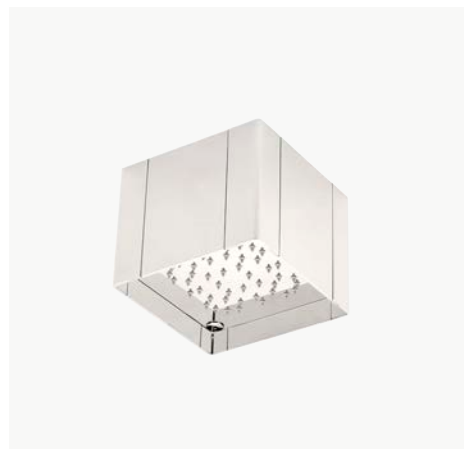

Transitional 8" Rain Showerhead
STYLE: USH308

Modern 8" Rain Showerhead
STYLE: USH208

Specialty 8 1/2" Rain Showerhead with
Exposed Slotted Screws
STYLE: USH409

Classic 10" Rain Showerhead
STYLE: USH110

Modern 10" Rain Showerhead
STYLE: USH210

Classic 12" Rain Showerhead
STYLE: USH112

Universal

Modern 12" Rain Showerhead
STYLE: USH212

Recessed 10" Round Rain Showerhead
with Circular Spray Pattern
STYLE: USHR10

Recessed 10" Square Rain Showerhead
with Circular Spray Pattern
STYLE: USHS10

Recessed 15" Round Rain Showerhead with
Circular Spray Pattern
STYLE: USHR15

Recessed 15" Square Rain Showerhead
with Square Spray Pattern
STYLE: USHS15

Flush Mount Cube 6" x 6" Showerhead
STYLE: USHF06