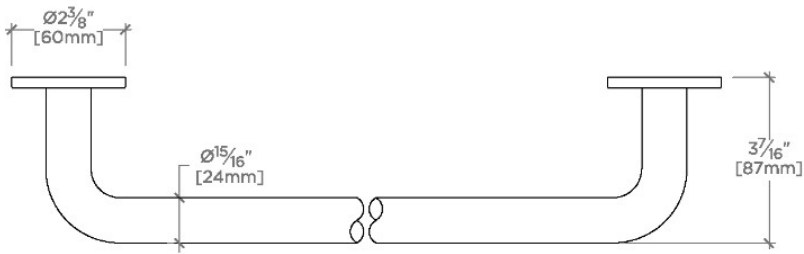

### TECHNICAL DETAILS

Adjustable Levelers Feet: N  
Installation Type: Wall Mounted  
Length: 610 mm  
Primary Material: Brass  
Suggested Application: Bath

### PRODUCT (NOTES)

Flyte

FLTB24

Flyte 24" Single Towel Bar

TOP VIEW

SCALE: 3"=1'-0"

FRONT VIEW

SCALE: 3"=1'-0"

SIDE VIEW

SCALE: 3"=1'-0"