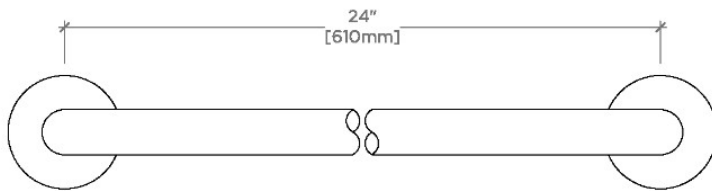

### PRODUCT (NOTES)

Flyte

FLTB24

Flyte 24" Single Towel Bar

TOP VIEW

SCALE: 3"=1'-0"

FRONT VIEW

SCALE: 3"=1'-0"

SIDE VIEW

SCALE: 3"=1'-0"