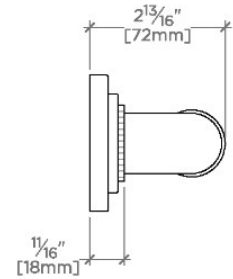

Essentials

EGB342

Essentials Transitional 42" Grab Bar

SHOWN IN ESSENTIALS TRANSITIONAL 42" GRAB BAR | EGB342

TECHNICAL DETAILS

INSPIRATION

Choose with confidence: Well-crafted designs that work with any product in our overall assortment and elevate any setting. Explore a wide range of authentic elements, from freestanding, deck and wall-mounted accessories to furnishings.

CERTIFICATIONS

PRODUCT (NOTES)

Essentials

EGB342

Essentials Transitional 42" Grab Bar

STYLE NO.	DESCRIPTION	LENGTH
EGB330	Essentials Transitional 30" Grab Bar	30" [762mm]
EGB336	Essentials Transitional 36" Grab Bar	36" [914mm]
EGB342	Essentials Transitional 42" Grab Bar	42" [1067mm]
EGB348	Essentials Transitional 48" Grab Bar	48" [1219mm]
EGB360	Essentials Transitional 60" Grab Bar	60" [1524mm]

TOP VIEW

SCALE: 3"=1'-0"

FRONT VIEW

SCALE: 3"=1'-0"

SIDE VIEW

SCALE: 3"=1'-0"