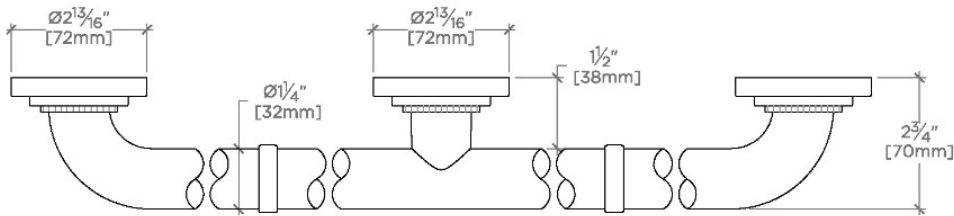

Essentials

EGB342

Essentials Transitional 42" Grab Bar

SHOWN IN ESSENTIALS TRANSITIONAL 42" GRAB BAR | EGB342

TECHNICAL DETAILS

INSPIRATION

Choose with confidence: Well-crafted designs that work with any product in our overall assortment and elevate any setting. Explore a wide range of authentic elements, from freestanding, deck and wall-mounted accessories to furnishings.

CERTIFICATIONS

PRODUCT (NOTES)

Essentials

EGB342

Essentials Transitional 42" Grab Bar

STYLE NO.	DESCRIPTION	LENGTH
EGB330	Essentials Transitional 30" Grab Bar	30" [762mm]
EGB336	Essentials Transitional 36" Grab Bar	36" [914mm]
EGB342	Essentials Transitional 42" Grab Bar	42" [1067mm]
EGB348	Essentials Transitional 48" Grab Bar	48" [1219mm]
EGB360	Essentials Transitional 60" Grab Bar	60" [1524mm]

TOP VIEW

SCALE: 3"=1'-0"

FRONT VIEW

SCALE: 3"=1'-0"

SIDE VIEW

SCALE: 3"=1'-0"