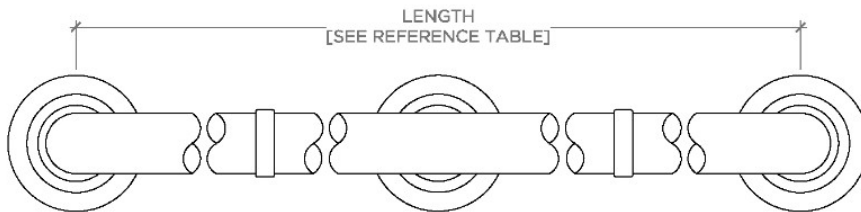

Essentials

EGB342

Essentials Transitional 42" Grab Bar

SHOWN IN ESSENTIALS TRANSITIONAL 42" GRAB BAR | EGB342

TECHNICAL DETAILS

INSPIRATION

Choose with confidence: Well-crafted designs that work with any product in our overall assortment and elevate any setting. Explore a wide range of authentic elements, from freestanding, deck and wall-mounted accessories to furnishings.

CERTIFICATIONS

PRODUCT (NOTES)

Essentials

EGB342

Essentials Transitional 42" Grab Bar

STYLE NO.	DESCRIPTION	LENGTH
EGB330	Essentials Transitional 30" Grab Bar	30" [762mm]
EGB336	Essentials Transitional 36" Grab Bar	36" [914mm]
EGB342	Essentials Transitional 42" Grab Bar	42" [1067mm]
EGB348	Essentials Transitional 48" Grab Bar	48" [1219mm]
EGB360	Essentials Transitional 60" Grab Bar	60" [1524mm]

TOP VIEW

SCALE: 3"=1'-0"

FRONT VIEW

SCALE: 3"=1'-0"

SIDE VIEW

SCALE: 3"=1'-0"