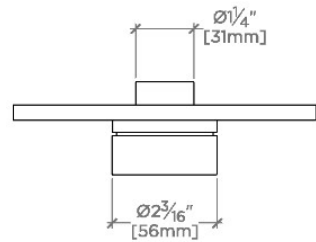

Features Guilloche Link Pattern Knob Handle

Stocked in Nickel and Brass

Requires rough valve, sold separately: GUTH56 (1/2") or GUTH38 (3/4")

CERTIFICATIONS

PRODUCT (NOTES)

BOND

BTH25C

Bond Union Series Round Thermostatic Control Valve Trim
with Guilloche Link Knob Handle

TOP VIEW SCALE: 3"=1'-0"

FRONT VIEW SCALE: 3"=1'-0"

SIDE VIEW SCALE: 3"=1'-0"