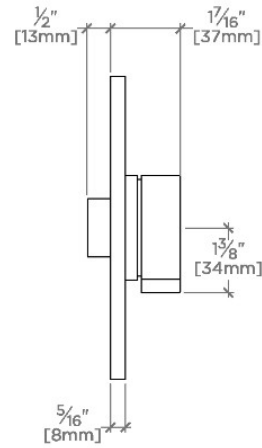

Features Guilloche Link Pattern Knob Handle

Stocked in Nickel and Brass

Requires rough valve, sold separately: GUTH56 (1/2") or GUTH38 (3/4")

CERTIFICATIONS

PRODUCT (NOTES)

BOND

BTH25C

Bond Union Series Round Thermostatic Control Valve Trim
with Guilloche Link Knob Handle

TOP VIEW SCALE: 3"=1'-0"

FRONT VIEW SCALE: 3"=1'-0"

SIDE VIEW SCALE: 3"=1'-0"