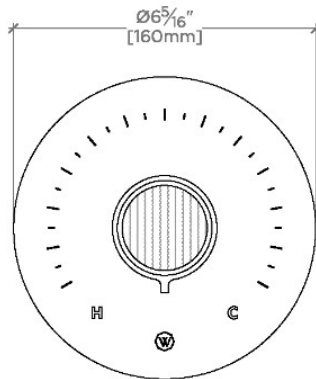

CODES & STANDARDS

ASME A112.18.1/CSA B125.1, State of MA

PRODUCT FEATURES

Knob Handle

Allows bather to adjust temperature of all waterway outlets with a hot limit safety stop providing anti-scald protection

Features Guilloche Link Pattern Knob Handle

Stocked in Nickel and Brass

Requires rough valve, sold separately: GUTH56 (1/2") or GUTH38 (3/4")

CERTIFICATIONS

PRODUCT (NOTES)

BOND

BTH25C

Bond Union Series Round Thermostatic Control Valve Trim
with Guilloche Link Knob Handle

TOP VIEW SCALE: 3"=1'-0"

FRONT VIEW SCALE: 3"=1'-0"

SIDE VIEW SCALE: 3"=1'-0"