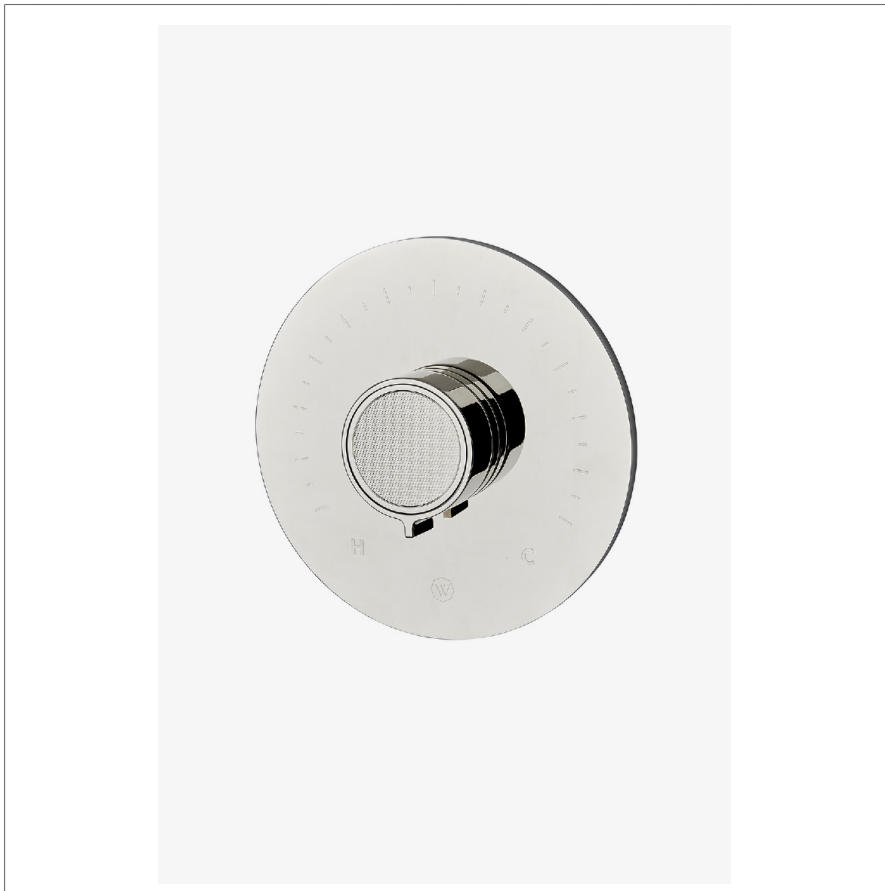

BOND

BTH25C

Bond Union Series Round Thermostatic Control Valve Trim
with Guilloche Link Knob Handle

SHOWN IN BOND UNION SERIES ROUND THERMOSTATIC CONTROL VALVE TRIM WITH GUILLOCHE LINK KNOB HANDLE |
BTH25C

TECHNICAL DETAILS

ADA Compliance: Yes
Integrated Diverter: N
Number Of Holes: One Hole
Primary Material: Brass

INSPIRATION

Modern designs infused with rare soul and artistry. Explore our wide range of Bond bath and kitchen elements, from fittings to fixtures to hardware.

CODES & STANDARDS

ASME A112.18.1/CSA B125.1, State of MA

PRODUCT FEATURES

Knob Handle

Allows bather to adjust temperature of all waterway outlets with a hot limit safety stop providing anti-scald protection

Features Guilloche Link Pattern Knob Handle

Stocked in Nickel and Brass

Requires rough valve, sold separately: GUTH56 (1/2") or GUTH38 (3/4")

CERTIFICATIONS

PRODUCT (NOTES)

BOND

BTH25C

Bond Union Series Round Thermostatic Control Valve Trim
with Guilloche Link Knob Handle