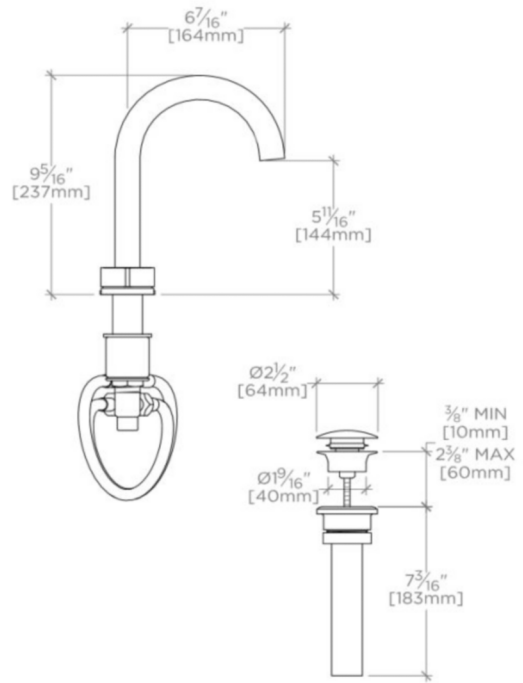

### TECHNICAL DETAILS

ADA Compliance: Yes  
Deck Thickness Maximum: 43 mm  
Deck Thickness Minimum: 6 mm  
Drain Depth Maximum: 67 mm  
Drain Hole Diameter: 44 mm  
Drain Style: Push Touch  
Fittings Hole Diameter: 35 mm  
Handle Spread Maximum: 305 mm  
Handle Spread Minimum: 203 mm  
Handle Turn Angle: Quarter Turn  
Drain Depth Minimum: 10 mm  
Inlet Connection Size: 1/2"  
Inlet Connection Type: Male with Supply Nut  
Number of Holes: Three Hole  
Primary Material: Brass  
Restricted Maximum Flow Rate: 4.5 liters/min  
Spout Swivel: N  
Valve Material: Ceramic  
Water Pressure Maximum: 6.0 bar  
Water Pressure Minimum: 1.5 bar  
Water Pressure Recommended: 3.0 bar

## BLS230

Bond Solo Series Gooseneck Lavatory Faucet with Knob Handles

TOP VIEW

SCALE:  $1\frac{1}{2}$ "=1'-0"

FRONT VIEW

SCALE:  $1\frac{1}{2}$ "=1'-0"

SIDE VIEW

SCALE:  $1\frac{1}{2}$ "=1'-0"