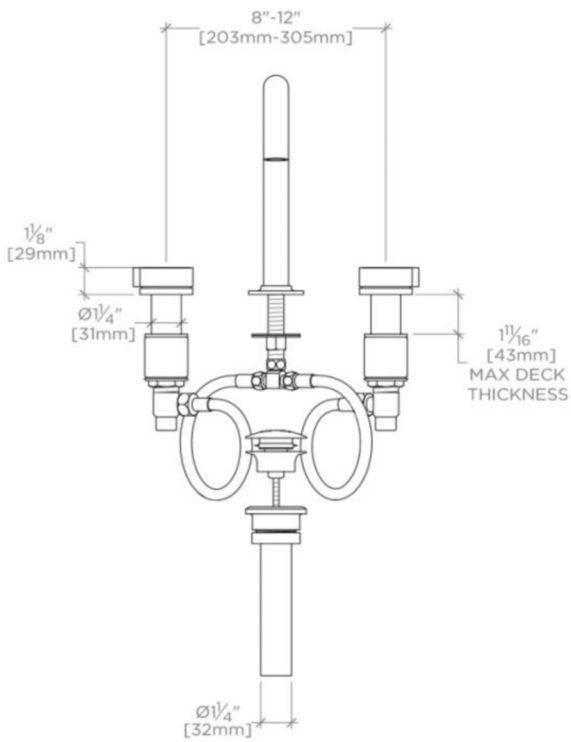

### TECHNICAL DETAILS

ADA Compliance: Yes  
Deck Thickness Maximum: 43 mm  
Deck Thickness Minimum: 6 mm  
Drain Depth Maximum: 67 mm  
Drain Hole Diameter: 44 mm  
Drain Style: Push Touch  
Fittings Hole Diameter: 35 mm  
Handle Spread Maximum: 305 mm  
Handle Spread Minimum: 203 mm  
Handle Turn Angle: Quarter Turn  
Drain Depth Minimum: 10 mm  
Inlet Connection Size: 1/2"  
Inlet Connection Type: Male with Supply Nut  
Number of Holes: Three Hole  
Primary Material: Brass  
Restricted Maximum Flow Rate: 4.5 liters/min  
Spout Swivel: N  
Valve Material: Ceramic  
Water Pressure Maximum: 6.0 bar  
Water Pressure Minimum: 1.5 bar  
Water Pressure Recommended: 3.0 bar

### PRODUCT FEATURES

Knob Handles

Includes European size push touch drain

Features Plateable Knob Handles

Stocked in Chrome, Nickel, Brass and Dark Nickel

Available in 1.2gpm (4.5L/min) flow rate

## BLS230

Bond Solo Series Gooseneck Lavatory Faucet with Knob Handles

TOP VIEW

SCALE:  $1\frac{1}{2}$ "=1'-0"

FRONT VIEW

SCALE:  $1\frac{1}{2}$ "=1'-0"

SIDE VIEW

SCALE:  $1\frac{1}{2}$ "=1'-0"