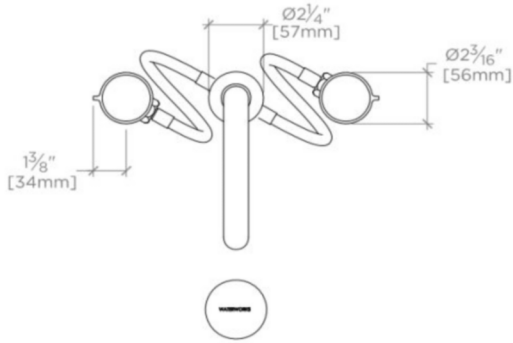

### TECHNICAL DETAILS

ADA Compliance: Yes  
Deck Thickness Maximum: 43 mm  
Deck Thickness Minimum: 6 mm  
Drain Depth Maximum: 67 mm  
Drain Hole Diameter: 44 mm  
Drain Style: Push Touch  
Fittings Hole Diameter: 35 mm  
Handle Spread Maximum: 305 mm  
Handle Spread Minimum: 203 mm  
Handle Turn Angle: Quarter Turn  
Drain Depth Minimum: 10 mm  
Inlet Connection Size: 1/2"  
Inlet Connection Type: Male with Supply Nut  
Number of Holes: Three Hole  
Primary Material: Brass  
Restricted Maximum Flow Rate: 4.5 liters/min  
Spout Swivel: N  
Valve Material: Ceramic  
Water Pressure Maximum: 6.0 bar  
Water Pressure Minimum: 1.5 bar  
Water Pressure Recommended: 3.0 bar

### PRODUCT FEATURES

Knob Handles

Includes European size push touch drain

Features Plateable Knob Handles

Stocked in Chrome, Nickel, Brass and Dark Nickel

Available in 1.2gpm (4.5L/min) flow rate

## BLS230

Bond Solo Series Gooseneck Lavatory Faucet with Knob Handles

TOP VIEW

SCALE:  $1\frac{1}{2}$ "=1'-0"

FRONT VIEW

SCALE:  $1\frac{1}{2}$ "=1'-0"

SIDE VIEW

SCALE:  $1\frac{1}{2}$ "=1'-0"