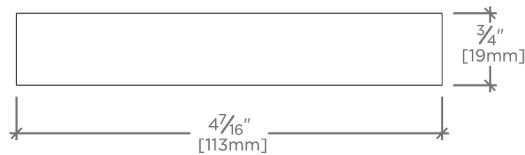

MUIR

MUHW04

Muir 4" Metal and Walnut Pull

SHOWN IN MUIR 4" METAL AND WALNUT PULL | MUHW04

TECHNICAL DETAILS

Height: 3/4"
Length: 4 7/16"

INSPIRATION

At home in mountains, by the sea, or in urban lofts, Muir pairs solid walnut with hand-finished brass to create a modern, casual effect recalling vintage artist-made furniture and jewelry.

CERTIFICATIONS

PRODUCT (NOTES)

Muir 4" Metal and Walnut Pull

TOP VIEW

SCALE: 6"=1'-0"

FRONT VIEW

SCALE: 6"=1'-0"

SIDE VIEW

SCALE: 6"=1'-0"