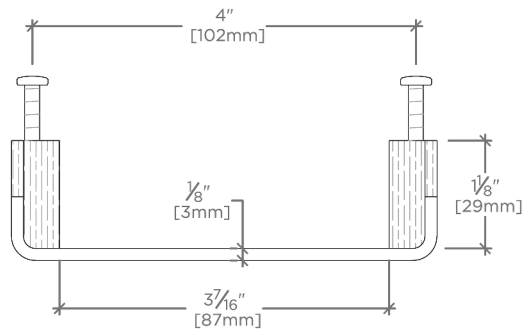

MUIR

MUHW04

Muir 4" Metal and Walnut Pull

SHOWN IN MUIR 4" METAL AND WALNUT PULL | MUHW04

TECHNICAL DETAILS

Height: 3/4"
Length: 4 7/16"

INSPIRATION

At home in mountains, by the sea, or in urban lofts, Muir pairs solid walnut with hand-finished brass to create a modern, casual effect recalling vintage artist-made furniture and jewelry.

CERTIFICATIONS

PRODUCT (NOTES)

Muir 4" Metal and Walnut Pull

TOP VIEW

SCALE: 6"=1'-0"

FRONT VIEW

SCALE: 6"=1'-0"

SIDE VIEW

SCALE: 6"=1'-0"