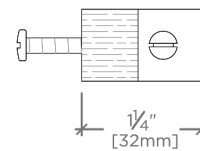

MUIR

MUHW04

Muir 4" Metal and Walnut Pull

SHOWN IN MUIR 4" METAL AND WALNUT PULL | MUHW04

TECHNICAL DETAILS

Height: 3/4"
Length: 4 7/16"

INSPIRATION

At home in mountains, by the sea, or in urban lofts, Muir pairs solid walnut with hand-finished brass to create a modern, casual effect recalling vintage artist-made furniture and jewelry.

CERTIFICATIONS

PRODUCT (NOTES)

Muir 4" Metal and Walnut Pull

TOP VIEW

SCALE: 6"=1'-0"

FRONT VIEW

SCALE: 6"=1'-0"

SIDE VIEW

SCALE: 6"=1'-0"