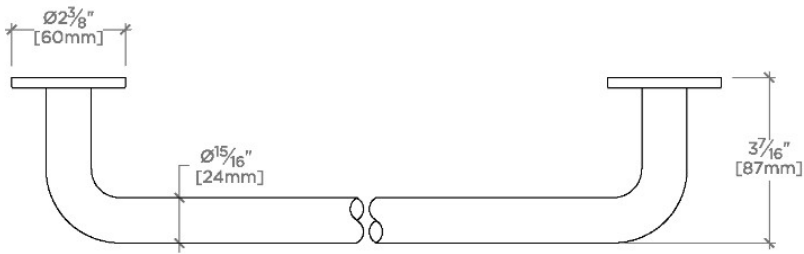

FLYTE

FLTB18

Flyte 18" Single Towel Bar

SHOWN IN FLYTE 18" SINGLE TOWEL BAR | FLTB18

TECHNICAL DETAILS

Depth/Width: 3 7/16"
Escutcheon Primary Material: Brass
Height: 2 3/8"
Installation Type: Wall Mounted
Length: 18"
Primary Material: Brass
Suggested Application: Bath

Made of Brass

Wall Mounted

Not designed to be field cut

CERTIFICATIONS

PRODUCT (NOTES)

FLYTE

FLTB18

Flyte 18" Single Towel Bar

TOP VIEW

SCALE: 3"=1'-0"

FRONT VIEW

SCALE: 3"=1'-0"

SIDE VIEW

SCALE: 3"=1'-0"