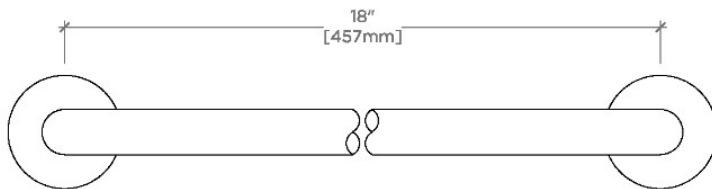

FLYTE

FLTB18

Flyte 18" Single Towel Bar

SHOWN IN FLYTE 18" SINGLE TOWEL BAR | FLTB18

TECHNICAL DETAILS

Depth/Width: 3 7/16"
Escutcheon Primary Material: Brass
Height: 2 3/8"
Installation Type: Wall Mounted
Length: 18"
Primary Material: Brass
Suggested Application: Bath

Made of Brass

Wall Mounted

Not designed to be field cut

CERTIFICATIONS

PRODUCT (NOTES)

FLYTE

FLTB18

Flyte 18" Single Towel Bar

TOP VIEW

SCALE: 3"=1'-0"

FRONT VIEW

SCALE: 3"=1'-0"

SIDE VIEW

SCALE: 3"=1'-0"