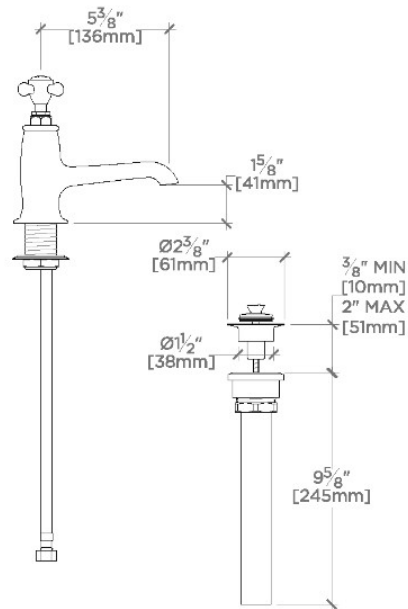

### TECHNICAL DETAILS

ADA Compliance: Yes  
 Adjustable Versus Fixed Spray: Fixed Spray  
 Deck Thickness Maximum: 1 1/4"  
 Deck Thickness Minimum: 3/8"  
 Depth/Width: 6 7/8"  
 Drain Depth Maximum: 1 3/4"  
 Drain Depth Minimum: 1 1/4"  
 Drain Hole Diameter: 1 1/2"  
 Fittings Hole Diameter: 1 3/8"  
 Flow Restriction Options: 1.2  
 Handle Turn Angle: Quarter Turn  
 Height: 6 1/8"  
 Index Color Finish And Material: White Porcelain  
 Index Marking: H/C  
 Inlet Connection Size: 3/8"  
 Inlet Connection Type: Compression Connector Hoses  
 Installation Type: Deck Mounted  
 Integrated Diverter: N  
 Integrated Spray: N  
 Length: 2 1/4"  
 Number Of Handles: One  
 Number Of Holes: One Hole  
 Primary Material: Brass  
 Restricted Maximum Flow Rate: 1.2 gpm  
 Spout Swivel: N  
 Spray Included In Unit: N  
 Suggested Application: Bath  
 Valve Material: Ceramic  
 Water Pressure Maximum: 85.0 psi  
 Water Pressure Minimum: 20.0 psi  
 Water Pressure Recommended: 45.0 psi

### PRODUCT FEATURES

Cross Handle

Includes Universal Lift and Turn Drain (UNLD30) which fits 1-1/2" through 1-3/4" drain hole openings

Stocked in Chrome, Nickel and Brass

Available in 1.2gpm (4.5L/min) flow rate

## HGLS40

Highgate One Hole Lavatory Faucet with Cross Handle

TOP VIEW SCALE: 1 1/2"=1'-0"

† 2 ADAPTERS SUPPLIED  
INTERNATIONAL USE ONLY

BSPP ADAPTER † NOT TO SCALE

FRONT VIEW SCALE: 1 1/2"=1'-0"

SIDE VIEW SCALE: 1 1/2"=1'-0"