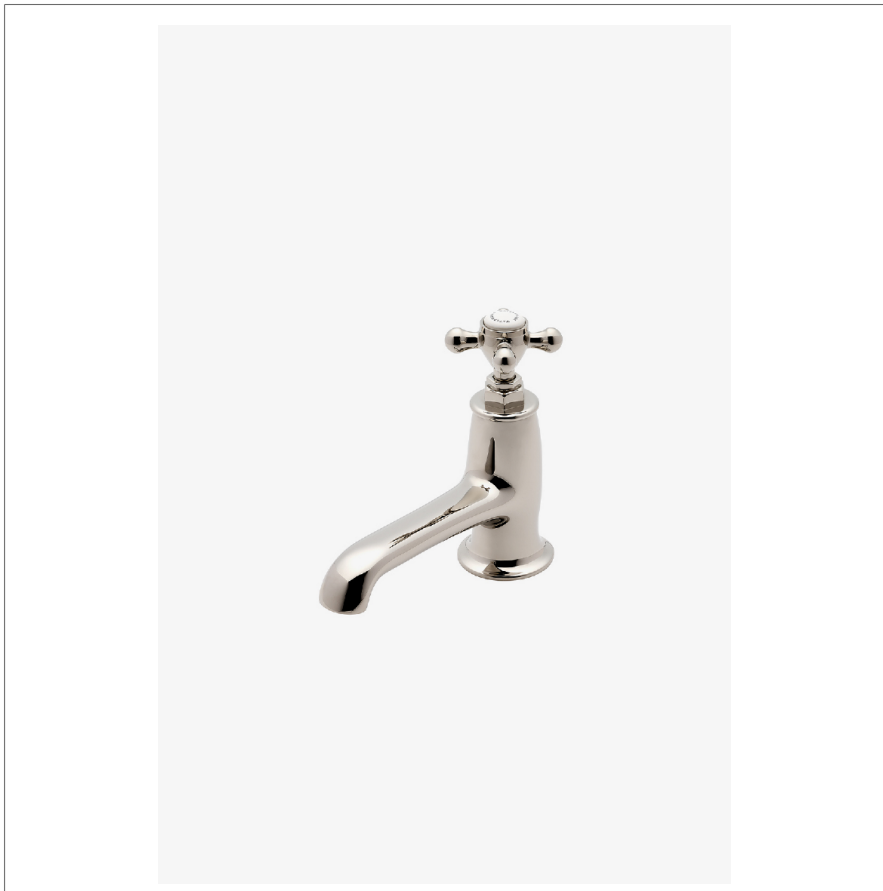

## HIGHGATE

## HGLS40

Highgate One Hole Lavatory Faucet with Cross Handle

SHOWN IN HIGHGATE ONE HOLE LAVATORY FAUCET WITH CROSS HANDLE | HGLS40

### TECHNICAL DETAILS

ADA Compliance: Yes  
 Adjustable Versus Fixed Spray: Fixed Spray  
 Deck Thickness Maximum: 1 1/4"  
 Deck Thickness Minimum: 3/8"  
 Depth/Width: 6 7/8"  
 Drain Depth Maximum: 1 3/4"  
 Drain Depth Minimum: 1 1/4"  
 Drain Hole Diameter: 1 1/2"  
 Fittings Hole Diameter: 1 3/8"  
 Flow Restriction Options: 1.2  
 Handle Turn Angle: Quarter Turn  
 Height: 6 1/8"  
 Index Color Finish And Material: White Porcelain  
 Index Marking: H/C  
 Inlet Connection Size: 3/8"  
 Inlet Connection Type: Compression Connector Hoses  
 Installation Type: Deck Mounted  
 Integrated Diverter: N  
 Integrated Spray: N  
 Length: 2 1/4"  
 Number Of Handles: One  
 Number Of Holes: One Hole  
 Primary Material: Brass  
 Restricted Maximum Flow Rate: 1.2 gpm  
 Spout Swivel: N  
 Spray Included In Unit: N  
 Suggested Application: Bath  
 Valve Material: Ceramic  
 Water Pressure Maximum: 85.0 psi  
 Water Pressure Minimum: 20.0 psi  
 Water Pressure Recommended: 45.0 psi

### PRODUCT FEATURES

Cross Handle

Includes Universal Lift and Turn Drain (UNLD30) which fits 1-1/2" through 1-3/4" drain hole openings

Stocked in Chrome, Nickel and Brass

Available in 1.2gpm (4.5L/min) flow rate