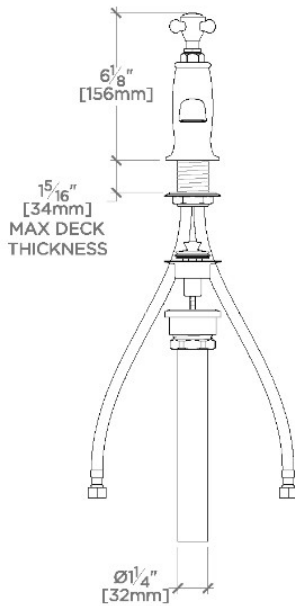

### TECHNICAL DETAILS

ADA Compliance: Yes  
 Adjustable Versus Fixed Spray: Fixed Spray  
 Deck Thickness Maximum: 1 1/4"  
 Deck Thickness Minimum: 3/8"  
 Depth/Width: 6 7/8"  
 Drain Depth Maximum: 1 3/4"  
 Drain Depth Minimum: 1 1/4"  
 Drain Hole Diameter: 1 1/2"  
 Fittings Hole Diameter: 1 3/8"  
 Flow Restriction Options: 1.2  
 Handle Turn Angle: Quarter Turn  
 Height: 6 1/8"  
 Index Color Finish And Material: White Porcelain  
 Index Marking: H/C  
 Inlet Connection Size: 3/8"  
 Inlet Connection Type: Compression Connector Hoses  
 Installation Type: Deck Mounted  
 Integrated Diverter: N  
 Integrated Spray: N  
 Length: 2 1/4"  
 Number Of Handles: One  
 Number Of Holes: One Hole  
 Primary Material: Brass  
 Restricted Maximum Flow Rate: 1.2 gpm  
 Spout Swivel: N  
 Spray Included In Unit: N  
 Suggested Application: Bath  
 Valve Material: Ceramic  
 Water Pressure Maximum: 85.0 psi  
 Water Pressure Minimum: 20.0 psi  
 Water Pressure Recommended: 45.0 psi

### PRODUCT FEATURES

Cross Handle

Includes Universal Lift and Turn Drain (UNLD30) which fits 1-1/2" through 1-3/4" drain hole openings

Stocked in Chrome, Nickel and Brass

Available in 1.2gpm (4.5L/min) flow rate

## HGLS40

Highgate One Hole Lavatory Faucet with Cross Handle

TOP VIEW SCALE: 1 1/2"=1'-0"

† 2 ADAPTERS SUPPLIED  
INTERNATIONAL USE ONLY

BSPP ADAPTER † NOT TO SCALE

FRONT VIEW SCALE: 1 1/2"=1'-0"

SIDE VIEW SCALE: 1 1/2"=1'-0"