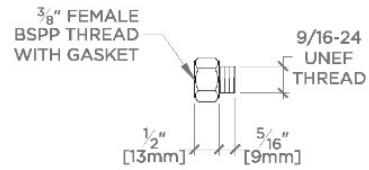

### TECHNICAL DETAILS

ADA Compliance: Yes  
 Adjustable Versus Fixed Spray: Fixed Spray  
 Deck Thickness Maximum: 1 1/4"  
 Deck Thickness Minimum: 3/8"  
 Depth/Width: 6 7/8"  
 Drain Depth Maximum: 1 3/4"  
 Drain Depth Minimum: 1 1/4"  
 Drain Hole Diameter: 1 1/2"  
 Fittings Hole Diameter: 1 3/8"  
 Flow Restriction Options: 1.2  
 Handle Turn Angle: Quarter Turn  
 Height: 6 1/8"  
 Index Color Finish And Material: White Porcelain  
 Index Marking: H/C  
 Inlet Connection Size: 3/8"  
 Inlet Connection Type: Compression Connector Hoses  
 Installation Type: Deck Mounted  
 Integrated Diverter: N  
 Integrated Spray: N  
 Length: 2 1/4"  
 Number Of Handles: One  
 Number Of Holes: One Hole  
 Primary Material: Brass  
 Restricted Maximum Flow Rate: 1.2 gpm  
 Spout Swivel: N  
 Spray Included In Unit: N  
 Suggested Application: Bath  
 Valve Material: Ceramic  
 Water Pressure Maximum: 85.0 psi  
 Water Pressure Minimum: 20.0 psi  
 Water Pressure Recommended: 45.0 psi

### PRODUCT FEATURES

Cross Handle

Includes Universal Lift and Turn Drain (UNLD30) which fits 1-1/2" through 1-3/4" drain hole openings

Stocked in Chrome, Nickel and Brass

Available in 1.2gpm (4.5L/min) flow rate

## HGLS40

Highgate One Hole Lavatory Faucet with Cross Handle

TOP VIEW SCALE: 1 1/2"=1'-0"

† 2 ADAPTERS SUPPLIED  
INTERNATIONAL USE ONLY

BSPP ADAPTER † NOT TO SCALE

FRONT VIEW SCALE: 1 1/2"=1'-0"

SIDE VIEW SCALE: 1 1/2"=1'-0"