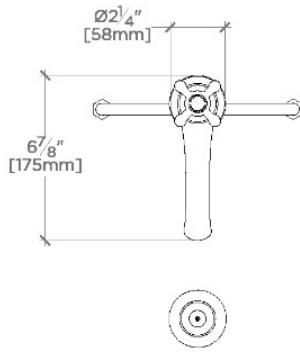

### TECHNICAL DETAILS

ADA Compliance: Yes  
 Adjustable Versus Fixed Spray: Fixed Spray  
 Deck Thickness Maximum: 1 1/4"  
 Deck Thickness Minimum: 3/8"  
 Depth/Width: 6 7/8"  
 Drain Depth Maximum: 1 3/4"  
 Drain Depth Minimum: 1 1/4"  
 Drain Hole Diameter: 1 1/2"  
 Fittings Hole Diameter: 1 3/8"  
 Flow Restriction Options: 1.2  
 Handle Turn Angle: Quarter Turn  
 Height: 6 1/8"  
 Index Color Finish And Material: White Porcelain  
 Index Marking: H/C  
 Inlet Connection Size: 3/8"  
 Inlet Connection Type: Compression Connector Hoses  
 Installation Type: Deck Mounted  
 Integrated Diverter: N  
 Integrated Spray: N  
 Length: 2 1/4"  
 Number Of Handles: One  
 Number Of Holes: One Hole  
 Primary Material: Brass  
 Restricted Maximum Flow Rate: 1.2 gpm  
 Spout Swivel: N  
 Spray Included In Unit: N  
 Suggested Application: Bath  
 Valve Material: Ceramic  
 Water Pressure Maximum: 85.0 psi  
 Water Pressure Minimum: 20.0 psi  
 Water Pressure Recommended: 45.0 psi

### PRODUCT FEATURES

Cross Handle

Includes Universal Lift and Turn Drain (UNLD30) which fits 1-1/2" through 1-3/4" drain hole openings

Stocked in Chrome, Nickel and Brass

Available in 1.2gpm (4.5L/min) flow rate

## HGLS40

Highgate One Hole Lavatory Faucet with Cross Handle

TOP VIEW SCALE: 1 1/2"=1'-0"

† 2 ADAPTERS SUPPLIED  
INTERNATIONAL USE ONLY

BSPP ADAPTER † NOT TO SCALE

FRONT VIEW SCALE: 1 1/2"=1'-0"

SIDE VIEW SCALE: 1 1/2"=1'-0"