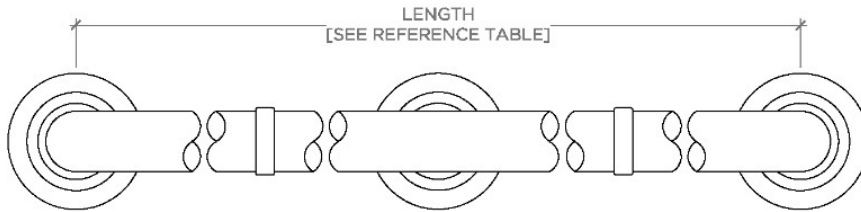

Essentials

EGB360

Essentials Transitional 60" Grab Bar

SHOWN IN ESSENTIALS TRANSITIONAL 60" GRAB BAR | EGB360

TECHNICAL DETAILS

INSPIRATION

Choose with confidence: Well-crafted designs that work with any product in our overall assortment and elevate any setting. Explore a wide range of authentic elements, from freestanding, deck and wall-mounted accessories to furnishings.

CODES & STANDARDS

Meets ASTM F446

PRODUCT FEATURES

Solid Brass

ADA Compliant

Can withstand 250lbs hold force

Transitional Style

Center mounting post and escutcheon

CERTIFICATIONS

PRODUCT (NOTES)

Essentials

EGB360

Essentials Transitional 60" Grab Bar

STYLE NO.	DESCRIPTION	LENGTH
EGB330	Essentials Transitional 30" Grab Bar	30" [762mm]
EGB336	Essentials Transitional 36" Grab Bar	36" [914mm]
EGB342	Essentials Transitional 42" Grab Bar	42" [1067mm]
EGB348	Essentials Transitional 48" Grab Bar	48" [1219mm]
EGB360	Essentials Transitional 60" Grab Bar	60" [1524mm]

TOP VIEW

SCALE: 3"=1'-0"

FRONT VIEW

SCALE: 3"=1'-0"

SIDE VIEW

SCALE: 3"=1'-0"