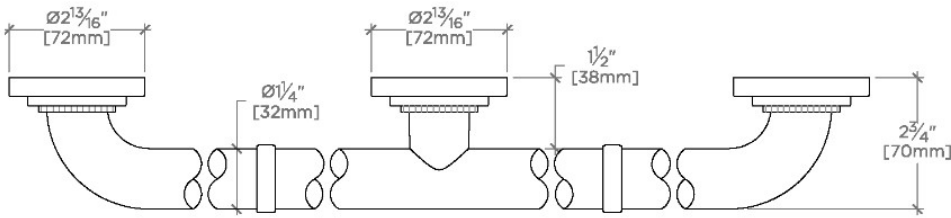

Essentials

EGB360

Essentials Transitional 60" Grab Bar

SHOWN IN ESSENTIALS TRANSITIONAL 60" GRAB BAR | EGB360

TECHNICAL DETAILS

INSPIRATION

Choose with confidence: Well-crafted designs that work with any product in our overall assortment and elevate any setting. Explore a wide range of authentic elements, from freestanding, deck and wall-mounted accessories to furnishings.

CERTIFICATIONS

PRODUCT (NOTES)

Essentials

EGB360

Essentials Transitional 60" Grab Bar

STYLE NO.	DESCRIPTION	LENGTH
EGB330	Essentials Transitional 30" Grab Bar	30" [762mm]
EGB336	Essentials Transitional 36" Grab Bar	36" [914mm]
EGB342	Essentials Transitional 42" Grab Bar	42" [1067mm]
EGB348	Essentials Transitional 48" Grab Bar	48" [1219mm]
EGB360	Essentials Transitional 60" Grab Bar	60" [1524mm]

TOP VIEW

SCALE: 3"=1'-0"

FRONT VIEW

SCALE: 3"=1'-0"

SIDE VIEW

SCALE: 3"=1'-0"