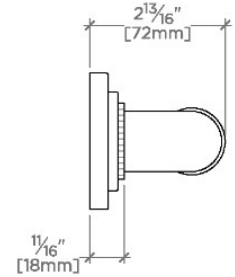

CERTIFICATIONS

PRODUCT (NOTES)

Essentials

EGB360

Essentials Transitional 60" Grab Bar

STYLE NO.	DESCRIPTION	LENGTH
EGB330	Essentials Transitional 30" Grab Bar	30" [762mm]
EGB336	Essentials Transitional 36" Grab Bar	36" [914mm]
EGB342	Essentials Transitional 42" Grab Bar	42" [1067mm]
EGB348	Essentials Transitional 48" Grab Bar	48" [1219mm]
EGB360	Essentials Transitional 60" Grab Bar	60" [1524mm]

TOP VIEW

SCALE: 3"=1'-0"

FRONT VIEW

SCALE: 3"=1'-0"

SIDE VIEW

SCALE: 3"=1'-0"