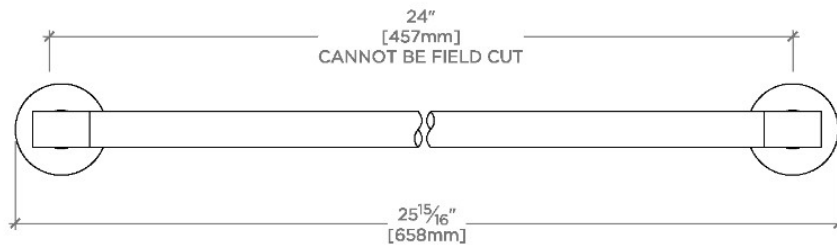

BOND

BTB024

Bond 24" Towel Bar

SHOWN IN BOND 24" TOWEL BAR | BTB024

TECHNICAL DETAILS

Primary Material: Brass

INSPIRATION

Modern designs infused with rare soul and artistry. Explore our wide range of Bond bath and kitchen elements, from fittings to fixtures to hardware.

BOND

BTB024

Bond 24" Towel Bar

TOP VIEW

SCALE: 3"=1'-0"

FRONT VIEW

SCALE: 3"=1'-0"

SIDE VIEW

SCALE: 3"=1'-0"