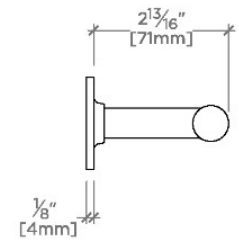

BOND

BTB024

Bond 24" Towel Bar

SHOWN IN BOND 24" TOWEL BAR | BTB024

TECHNICAL DETAILS

Primary Material: Brass

INSPIRATION

Modern designs infused with rare soul and artistry. Explore our wide range of Bond bath and kitchen elements, from fittings to fixtures to hardware.

BOND

BTB024

Bond 24" Towel Bar

TOP VIEW

SCALE: 3"=1'-0"

FRONT VIEW

SCALE: 3"=1'-0"

SIDE VIEW

SCALE: 3"=1'-0"