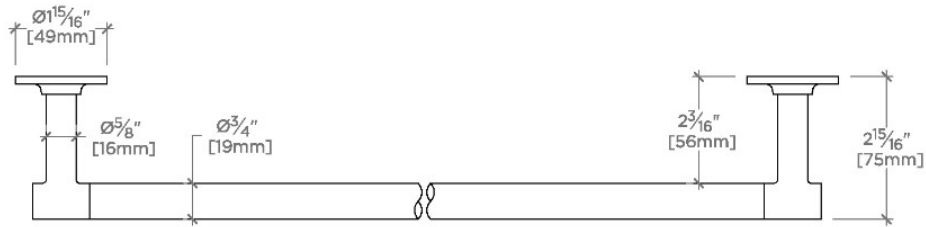

BOND

BTB024

Bond 24" Towel Bar

SHOWN IN BOND 24" TOWEL BAR | BTB024

TECHNICAL DETAILS

Primary Material: Brass

INSPIRATION

Modern designs infused with rare soul and artistry. Explore our wide range of Bond bath and kitchen elements, from fittings to fixtures to hardware.

BOND

BTB024

Bond 24" Towel Bar

TOP VIEW

SCALE: 3"=1'-0"

FRONT VIEW

SCALE: 3"=1'-0"

SIDE VIEW

SCALE: 3"=1'-0"