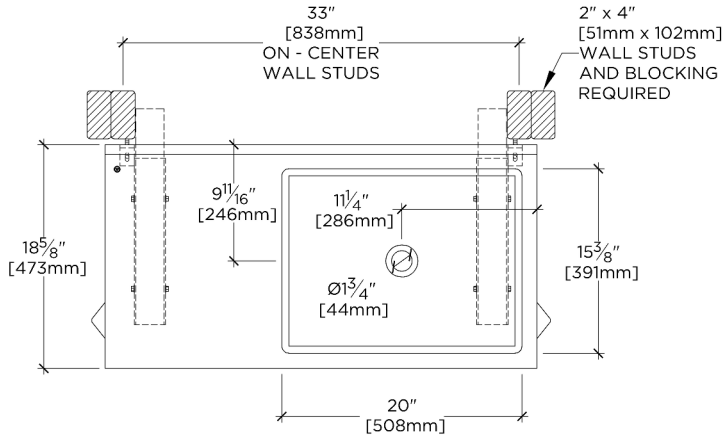

Gio

GIWS12

Gio Triangle two legs in Bronze with 36" Marta WALL Mounted Lavatory Sink with Backsplash

TOP VIEW

SCALE: 3/4"=1'-0"

REQUIRED MOUNTING HARDWARE (SOLD SEPARATELY)

STYLE: 106801

DESCRIPTION: UNIVERSAL PAIR (L/R) 18" STAINLESS STEEL ADJUSTABLE CONCEALED SUPPORT BRACKETS, WALL SUPPORT BRACKETS AND HARDWARE FOR WALL MOUNTED STONE SINK.