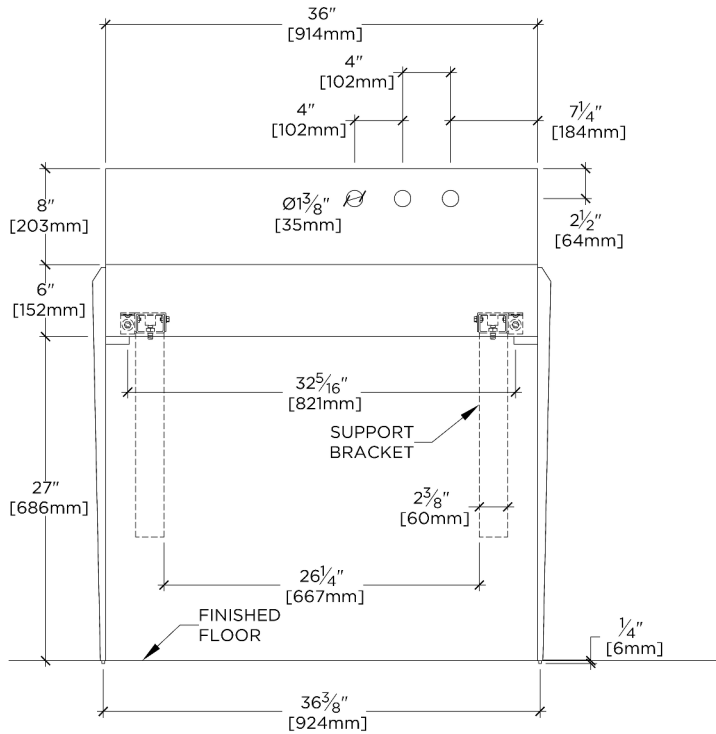

## Gio

GIWS12

Gio Triangle two legs in Bronze with 36" Marta WALL Mounted Lavatory Sink with Backsplash

TOP VIEW

SCALE: 3/4"=1'-0"

REQUIRED MOUNTING HARDWARE (SOLD SEPARATELY)

STYLE: 106801

DESCRIPTION: UNIVERSAL PAIR (L/R) 18" STAINLESS STEEL ADJUSTABLE CONCEALED SUPPORT BRACKETS, WALL SUPPORT BRACKETS AND HARDWARE FOR WALL MOUNTED STONE SINK.

FRONT VIEW

SCALE: 3/4"=1'-0"

SIDE VIEW

SCALE: 3/4"=1'-0"