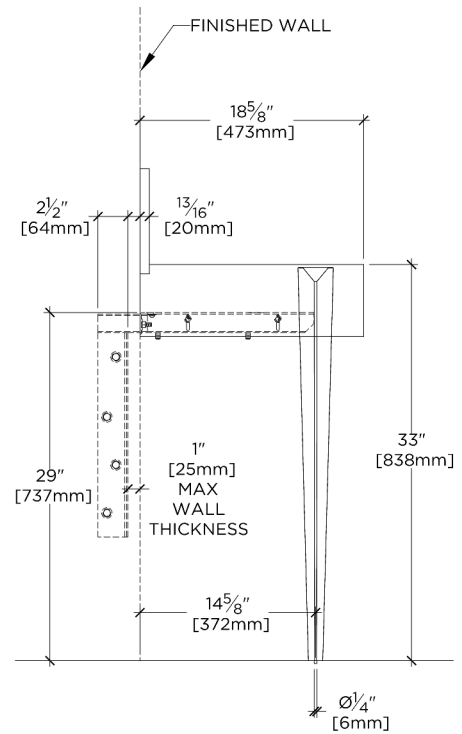

### TECHNICAL DETAILS

Depth To Overflow: 68 mm  
Drain Hole Depth: 48 mm  
Drain Hole Diameter: 44 mm  
Drain Style: Center Drain  
Fittings Hole Diameter: 35 mm  
Overflow Opening: Yes

## Gio

GIWS12

Gio Triangle two legs in Bronze with 36" Marta WALL Mounted Lavatory Sink with Backsplash

TOP VIEW

SCALE: 3/4"=1'-0"

REQUIRED MOUNTING HARDWARE (SOLD SEPARATELY)

STYLE: 106801

DESCRIPTION: UNIVERSAL PAIR (L/R) 18" STAINLESS STEEL ADJUSTABLE CONCEALED SUPPORT BRACKETS, WALL SUPPORT BRACKETS AND HARDWARE FOR WALL MOUNTED STONE SINK.

FRONT VIEW

SCALE: 3/4"=1'-0"

SIDE VIEW

SCALE: 3/4"=1'-0"