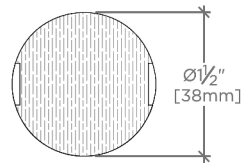

### PRODUCT (NOTES)

Muir 1 1/2" Metal and Walnut Knob

TOP VIEW SCALE: 6"=1'-0"

FRONT VIEW SCALE: 6"=1'-0"

SIDE VIEW SCALE: 6"=1'-0"