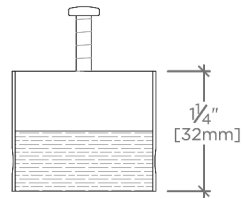

### PRODUCT (NOTES)

Muir 1 1/2" Metal and Walnut Knob

TOP VIEW SCALE: 6"=1'-0"

FRONT VIEW SCALE: 6"=1'-0"

SIDE VIEW SCALE: 6"=1'-0"