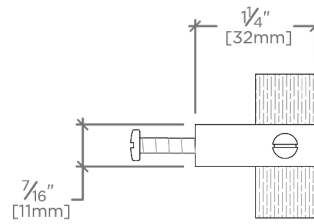

### PRODUCT (NOTES)

Muir 1 1/2" Metal and Walnut Knob

TOP VIEW SCALE: 6"=1'-0"

FRONT VIEW SCALE: 6"=1'-0"

SIDE VIEW SCALE: 6"=1'-0"